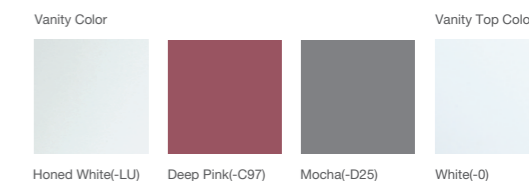

M SERIES
842 mm Mirrored Cabinet with Lights and Defogger
386 mm Mirrored Cabinet with Defogger
K-15511T-NA x 2
772 x 116 x 762 mm
Vertical Lights
K-15516T-0
45 x 104 x 761 mm
Side Kits
(to be ordered separately in wall-mount installation)
K-15514T-NA
116 x 762 mm