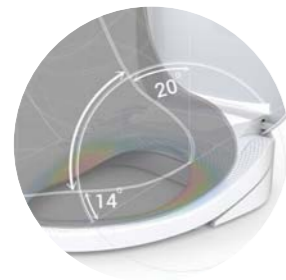

Comfort

Ergonomically Designed Seat

Ergonomically designed seat helps users adjust to healthier toilet seat and effectively eliminates stress.