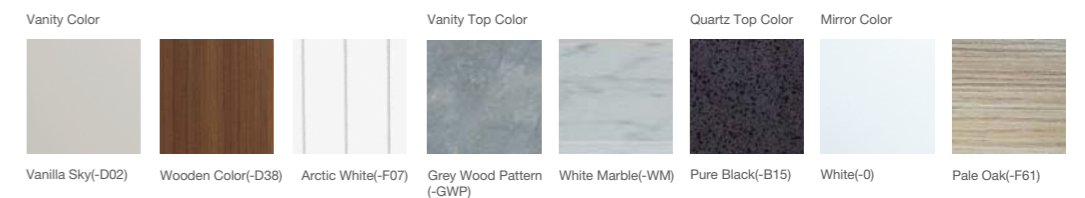

IPSWICH
800 mm Vanity
K-97794T-F07
775 x 580 x 840 mm
IPSWICH
800mm Countertop with Quartz Top
K-97754T-1/8-B15
815 x 625 x 20 mm
ARCHER™
Undercounter Lavatory
K-2355T-0
450 x 333 mm

IPSWICH
600 mm Vanity
K-97797T-F07
560 x 580 x 840 mm
IPSWICH
600mm Countertop with Quartz Top
K-97752T-1/8-B15
600 x 615 x 20 mm
ARCHER™
Undercounter Lavatory
K-2355T-0
450 x 333 mm

M SERIES
1228 mm Mirrored Cabinet with Lights and Defogger
386 mm Mirrored Cabinet
K-15511T-NA x 3
1158 x 116 x 762 mm
Vertical Lights
K-15516T-0
45 x 104 x 761 mm
Side Kits
(to be ordered separately in wall-mount installation)
K-15514T-NA
116 x 762 mm

M SERIES
945 mm Mirrored Cabinet with Lights and Defogger
386 mm Mirrored Cabinet
K-15511T-NA
386 x 116 x 762 mm
489 mm Mirrored Cabinet
K-15512T-NA
489 x 116 x 762 mm
Vertical Lights
K-15516T-0
45 x 104 x 761 mm
Side Kits
(to be ordered separately in wall-mount installation)
K-15514T-NA
116 x 762 mm

NATURA™
1050 mm Mirror
K-15458T-FH/F61
1050 x 150 x 735 mm
NATURA
Mirror Light
K-1048709-CP

NATURA
700 mm Mirror
K-15457T-FH/F61
700 x 150 x 735 mm
NATURA
Mirror Light
K-1048709-CP