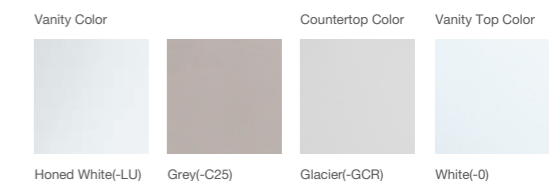

ELOSIS™
762 mm Mirrored Cabinet
K-15033T-NA
762 x 122 x 662 mm