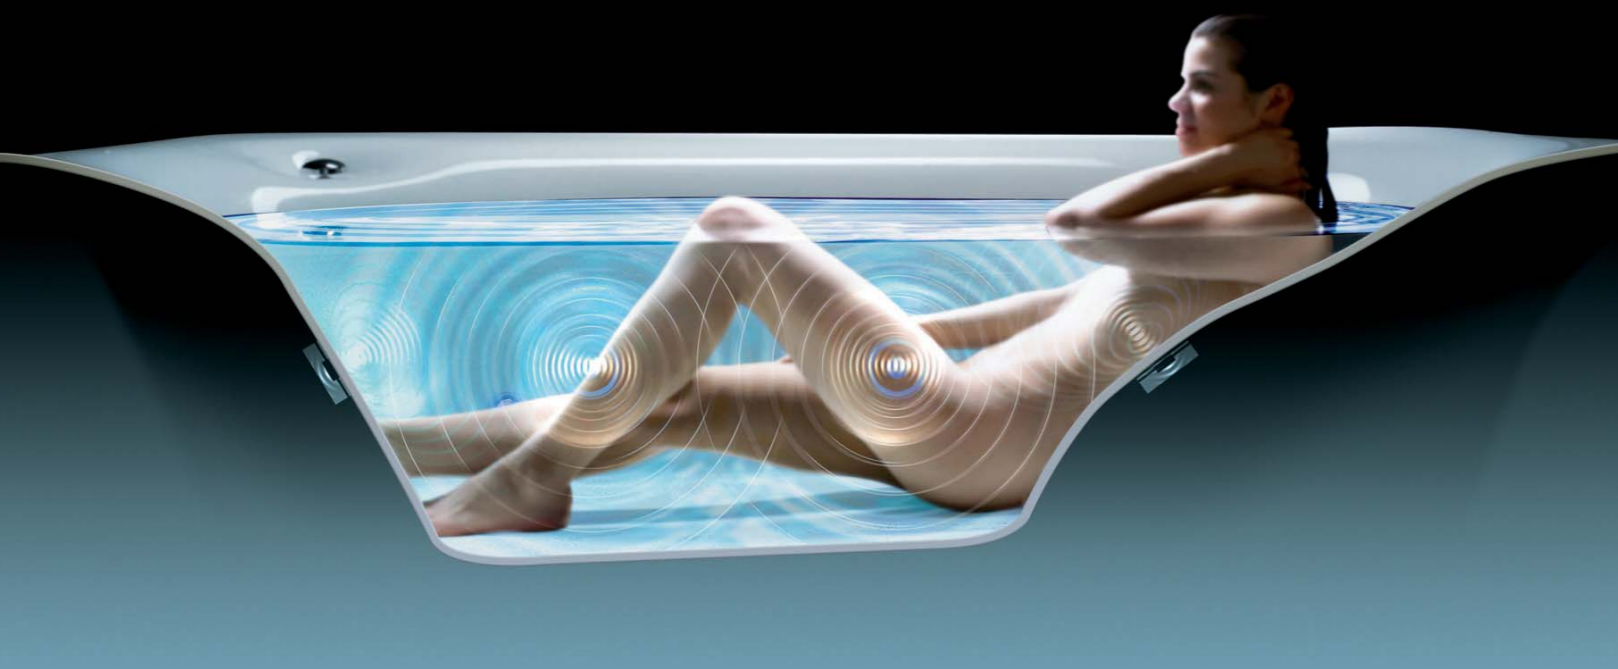

• Distinctive Features

6 kinds of music to refresh your mind satisfy multi-sensory enjoyment. Bluetooth technology allows you to choose your favorite songs from your own personal device.

Different heat settings make it easy to customize the surface temperature to create a soothing environment that envelops you in warm, tension-releasing heat.

Upgraded handheld touchscreen makes it easy to set preferences and control audio and internet access and video entertainment.

Electronic drain technology for added comfort, with overflow alarm and automatic drainage.