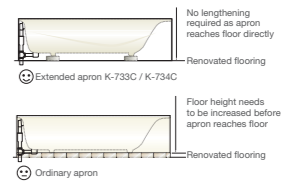

TEA-FOR-TWO™
6' Cast Iron Bath
K-863T-0
1822 x 914 x 530 mm

TEA-FOR-TWO
5.5' Cast Iron Bath
K-855T-7
K-855T-0
1676 x 914 x 610 mm
Includes: drain K-7147T-AF
5' Cast Iron Bath
K-850T-7
K-850T-0
K-850T-D-0
1524 x 813 x 464 mm

ARCHER™
1.7 m Drop-In Cast Iron Bath
K-45593T-0
K-45593T-GR1-0 / K-45593T-GR2-0
1700 x 800 x 465 mm
1.5 m Drop-In Cast Iron Bath
K-45592T-0
K-45592T-GR1-0 / K-45592T-GR2-0
1500 x 750 x 465 mm
Grip Rails
K-45596T-F2
Bath Pillow
K-45609T-LP1/58

Purple(-LP1)
 Grey(-58)

REPOS™
1.8 m Cast Iron Bath
K-18236T-0
K-18236T-GR-0
1800 x 850 x 455 mm
Grip Rails
K-8598T-CP

1.7 m Cast Iron Bath
K-18201T-0
K-18201T-GR-0
1700 x 800 x 460 mm
Grip Rails
K-8598T-CP

1.6 m Cast Iron Bath
K-18200T-0
K-18200T-GR-0
1600 x 750 x 460 mm
Grip Rails
K-8598T-CP

VOLUTE™
1.8 m Drop-In Cast Iron Bath (Oval)
K-99309T-0
K-99309T-GR-0 (with Grip Hole)
1800 x 800 x 430 mm
1.7 m Drop-In Cast Iron Bath (Oval)
K-99310T-0
K-99310T-GR-0 (with Grip Hole)
1700 x 800 x 430 mm
Grip Rails
K-5791T-CP

1.6 m Drop-In Cast Iron Bath (Oval)
K-99312T-0
K-99312T-GR-0 (with Grip Hole)
1600 x 750 x 400 mm
Grip Rails
K-5791T-CP

VILLAGER™
Cast Iron Bath Integrated with Apron
K-715T-0 / K-716T-0
1524 x 768 x 355 mm
K-733T-0 / K-734T-0 with Long Apron
1524 x 768 x 420 mm
K-717T-0 / K-718T-0 with Short Apron
1524 x 768 x 355 mm

BIOVE™
1.7 m Cast Iron Bath
K-8277T-0 / K-8277T-GR-0
1700 x 750 x 470 mm
1.5 m Cast Iron Bath
K-8223T-0 / K-8223T-GR-0
1500 x 750 x 450 mm
Grip Rails
K-8278T-CP
Bath Pillow
K-18401T-1P/58

Orange(-1P)
 Grey(-58)

BLISS™
1.7 m Cast Iron Bath
K-15849T-0 / K-15849T-GR-0
1700 x 750 x 450 mm
1.5 m Cast Iron Bath
K-17270T-0 / K-17270T-GR-0
1500 x 750 x 460 mm
Grip Rails
K-17275T-CP

LOVEE™
Drop-In Cast Iron Bath
K-9286T-0 / K-9286T-GR-0
1700 x 750 x 425 mm
Grip Rails
K-8243T-CP