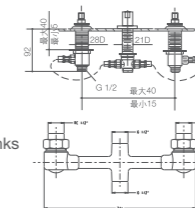

M SERIES™
Mirrored Cabinet
K-15513T-NA
590 x 116 x 762 mm
Refer to P210