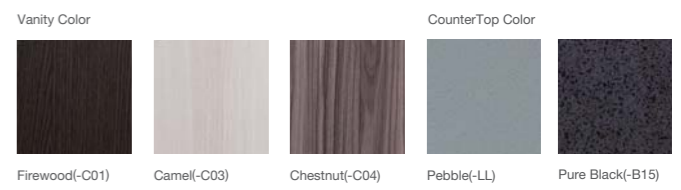

NEW URBANITY™

Planned for a limited space, New Urbanity presents an ideal solution to capture the essence of urban modernity, ingeniously integrating design and function to help you to create a large space out of a small living area.

- A. NEW URBANITY 900 mm Vanity K-99907T-C04
  NEW URBANITY 500 mm Mirrored Cabinet K-99933T-L/R-NA
- B. NEW URBANITY 900 mm Vanity K-99907T-C04
  LADENA™ Undercounter Lavatory K-2215T-M-0
- C. NEW URBANITY 500 mm Mirrored Cabinet K-99933T-L-NA