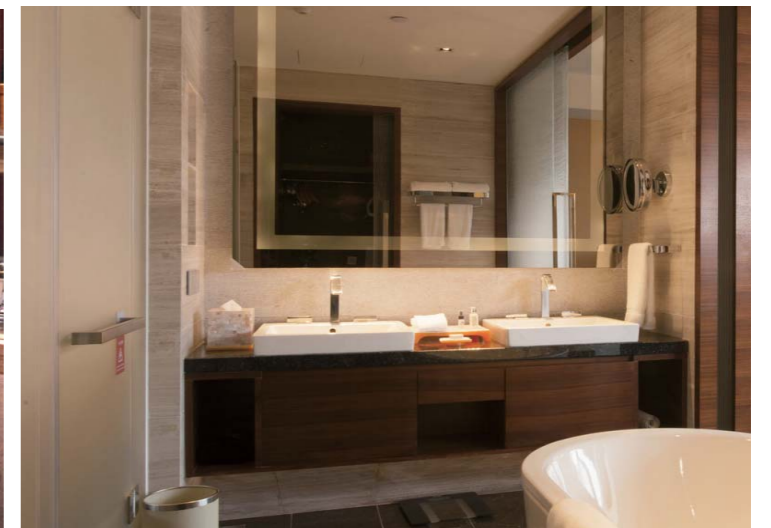

■ Luxury

KOHLER ultra high-end bathroom products are dedicated to creating an elegant and decent enjoyment for five-star hotels and Class A office buildings.

■ Premium

KOHLER bath, a finishing touch for high-class hotels as well as the ideal choice for high-end apartment, which you can enjoy your life at any time.