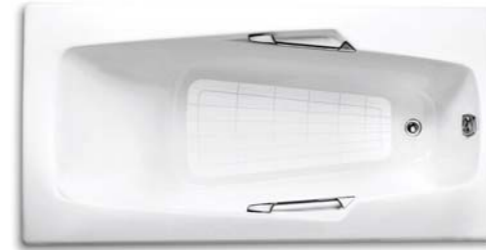

K-99205T-GR-E63

Drop-In Baths

CAST IRON

CARIBBEAN™
Cast Iron Bath
K-810T-0
1829 x 914 x 464 mm
Includes: grip rails

CLEO™
Drop-In Cast Iron Bath
K-2901T-0
1750 x 800 x 530 mm

PARITY™
Cast Iron Bath
K-896T-0
1673 x 821 x 457 mm
Wood Bath Seat
K-1844T-LAW