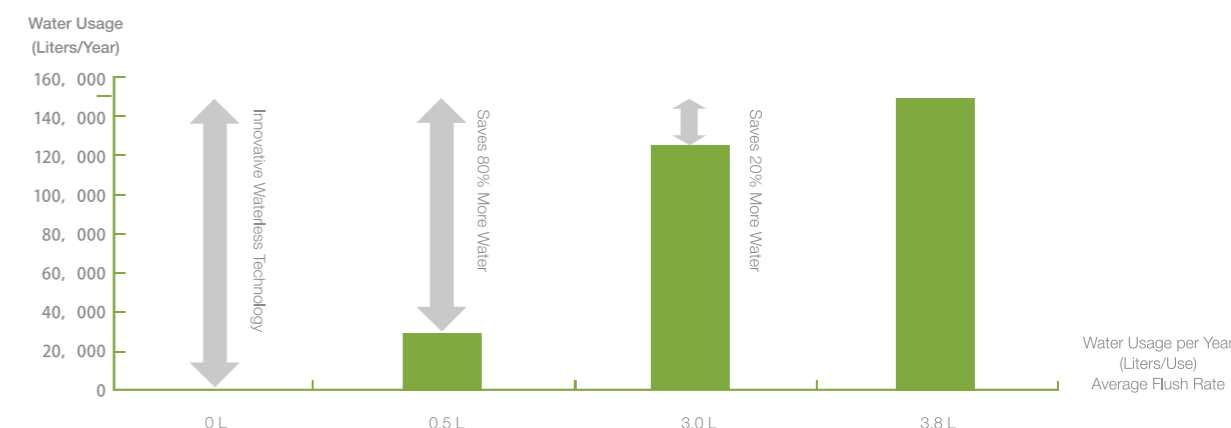

Comparison of Urinal Water-Saving Performance (conducted by Kohler)

LEED (Leadership in Energy and Environmental Design) is an internationally recognized standard for green buildings. The LEED green building rating system is designed to promote design and construction practices that increase profitability while reducing the negative environmental impacts of buildings and improving occupant health and well-being. Achieving LEED certification is the best way for you to demonstrate that your building project is truly "green."

* LEED rating system: total water usage reduction of 20% 1 point, 30% 2 points, 35% 3 points and 40% 4 points.