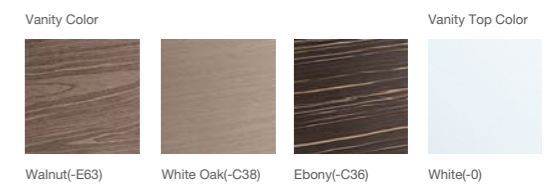

FOREFRONT™

Wood textures and mellow finishes combine with sculpted and flowing lines for a harmonious interplay between nature and design. Featuring clean edges and rounded corners, the KOHLER Forefront basin pairs beautifully with contemporary vanities to breathe new life into your bathroom with natural simplicity.

- A. FOREFRONT Vanity K-45764T-E63
  FOREFRONT Vanity Top K-2749T-1/8-0
  FOREFRONT Feet K-45765T-NA x 2
  M SERIES 875 mm Mirrored Cabinet with Lights and Defogger K-15511T-NA+K-15512T-NA+K-15514-NA
- B. FOREFRONT Vanity Top K-2749T-1/8-0
- C. FOREFRONT Vanity K-45764T-E63
  FOREFRONT Vanity Top K-2749T-1/8-0