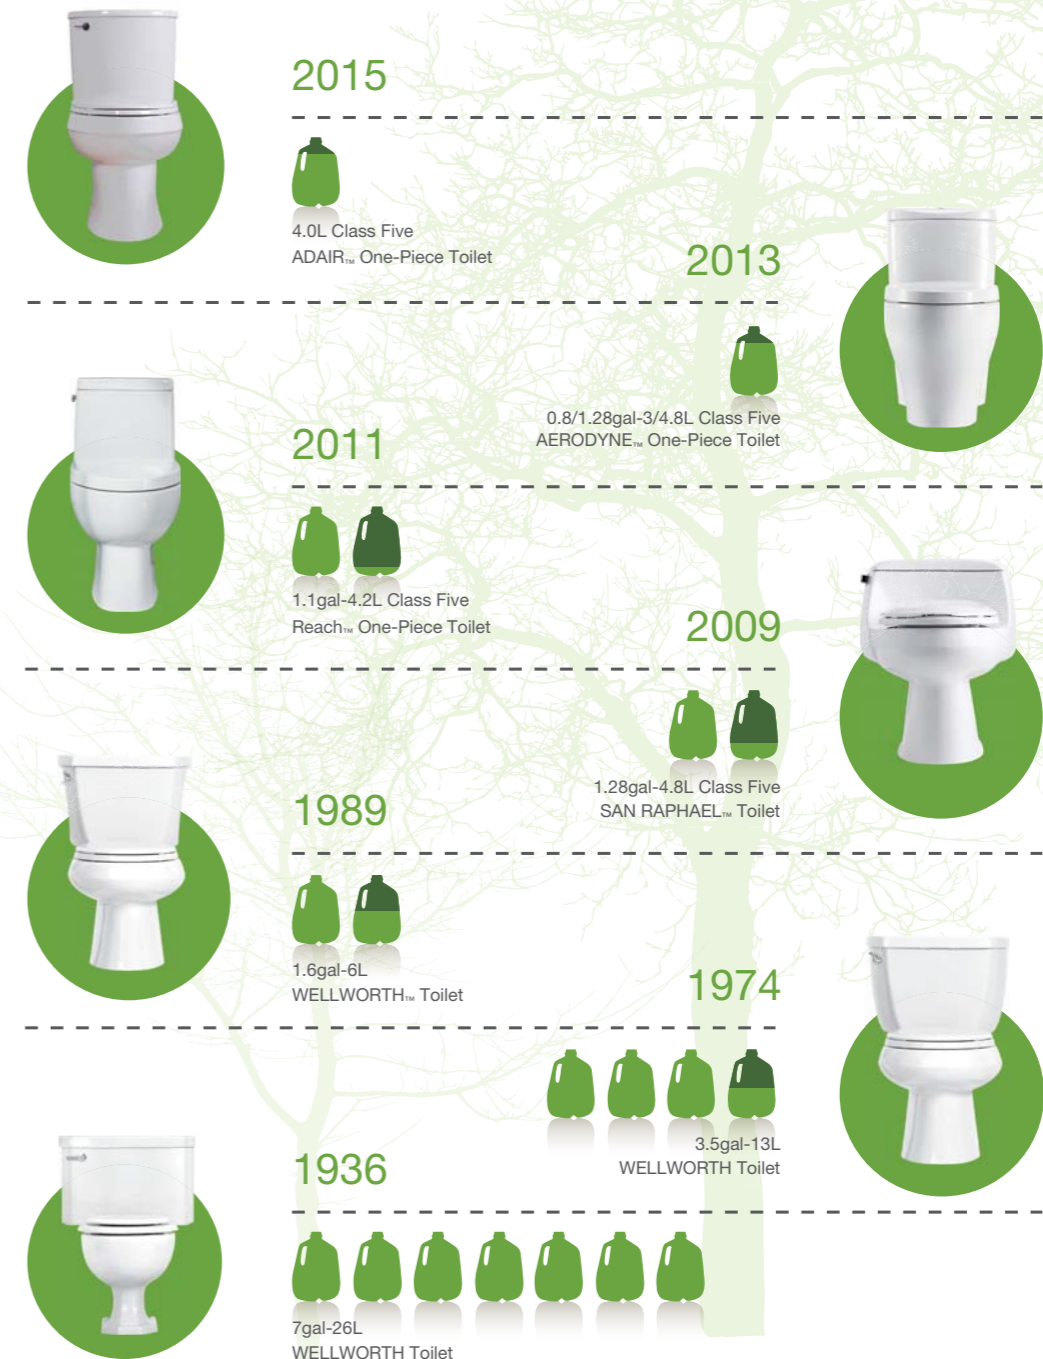

KOHLER CLASS FIVE+™

Kohler maximizes water-saving capabilities at every turn. From its earliest innovation in reducing water use to 6L from 26L, to launching its efficient and powerful Class Five® flushing in 2006, to introducing its groundbreaking 3/4.8L CLASS FIVE models in 2013, Kohler always (or consistently) sets the bar for efficiency and sustainability.

Kohler seeks to combine innovations in green technology with performance enhancements to continue to bring you better hygiene in the bathroom.