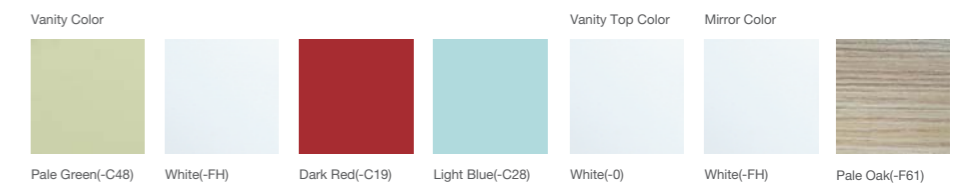

NATURA
700 mm Vanity
K-72527T-C28/C19
694 x 535 x 591 mm
Handle options (to be ordered separately):
Handle 1: K-45955T-NA
Handle 2: K-45956T-NA
Handle 3: K-45957T-NA
Vanity Top
K-15452T-0
850 x 550 mm
Feet
K-15455T-NA
Height: 225 mm,
adjustable by 15 mm,
2 pieces per package

NATURA
1050 mm Mirror
K-15458T-F61/FH
1000 x 150 x 735 mm
Mirror light
K-1048709-CP

NATURA
700 mm Mirror
K-15457T-F61/FH
700 x 150 x 735 mm
Mirror Light
K-1048709-CP