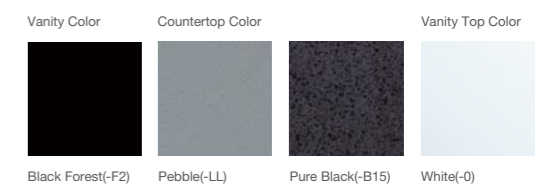

ARCHER™

The traditional aesthetic of the Archer Suite is achieved by blending subtle design elements found in the chamfering techniques of craftsman furniture and in the intricate facets of jewelry for a clean, sophisticated style. This combination of beveled edges and curved bases creates a timeless appeal that goes with an array of design motifs.

- A. ARCHER Petite Vanity K-2449T-F2
  ARCHER Vanity Top K-2358-1/8-0
- B. ARCHER Petite Vanity K-2449T-F2
- C. ARCHER Mirror Cabinet K-3073T-NA