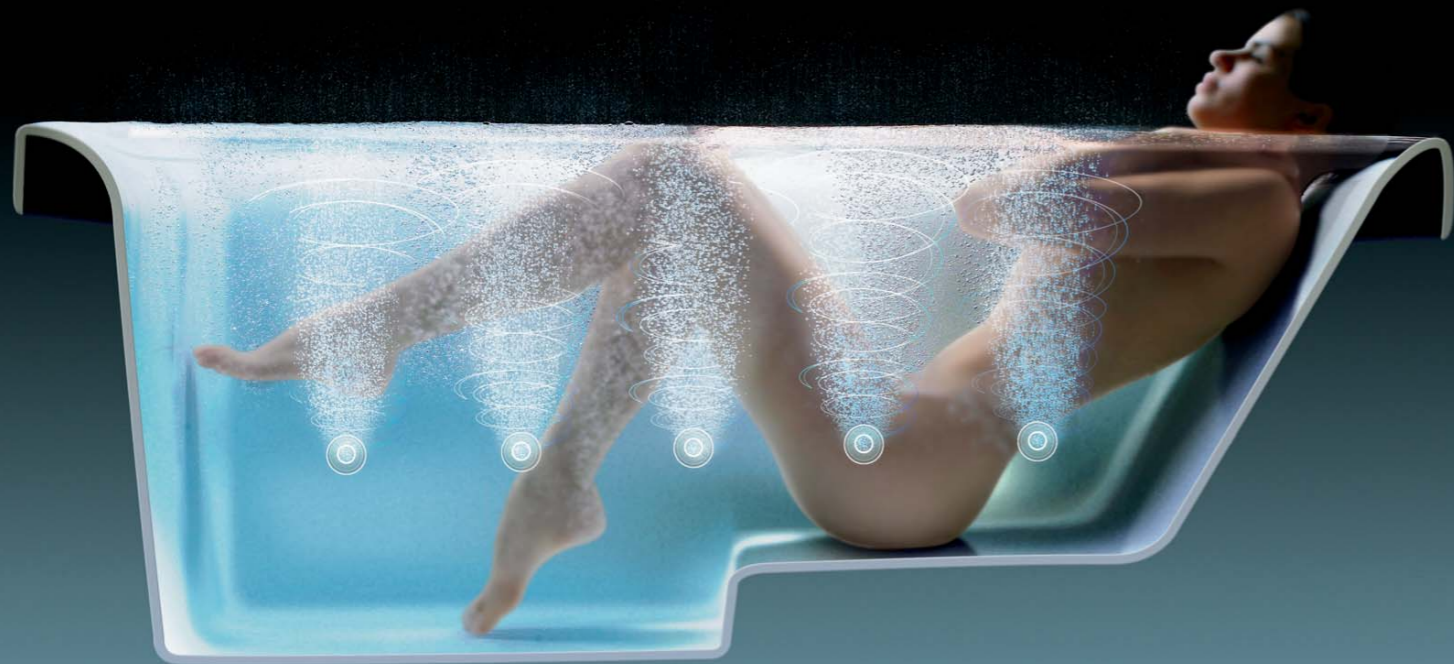

Electronic Drain System™
Concealed sinkhole for added comfort, with overflow alarm and automatic drainage.

Relax Experience

Soothing Relaxation to Invigorating Massage

• SPA Experience

Optimally positioned ports distribute champagne-like bubbles that cling to caress your skin. The perfect combination of air and water offers a sublime, all-encompassing hydrotherapy experience.

• Thoughtful Design

Effervescence Technology and Chromatherapy provide you with ultimate tranquility.

• Distinctive Features

A reincarnation of the bathing ritual, the sōk® overflowing bath creates the ultimate soaking experience. Completely submerged in this ultra-deep, tranquil pool, your body is lightly buoyant and embraced by warmth. Water continuously flows over all sides of the infinity edge with a gentle, flowing rhythm that soothes the senses. To further customize your placid escape, feel free to select calming chromatherapy or champagne-like, effervescent bubbles that caress your skin.

Effervescence Technology

Optimally positioned ports distribute champagne-like bubbles that cling to caress your skin. The perfect combination of air and water offers a sublime, all-encompassing hydrotherapy experience.