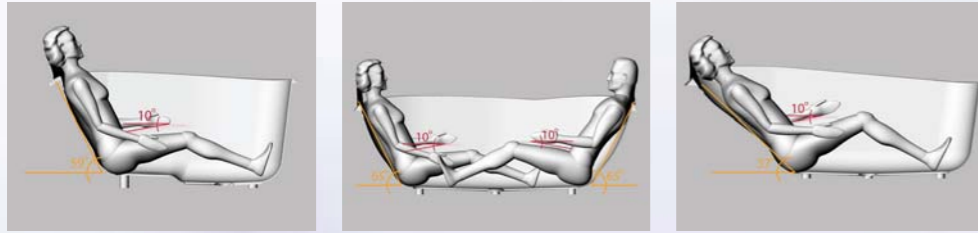

Personalized Space

- 1.3m freestanding bath fits perfectly into smaller bathroom spaces without sacrificing comfort and aesthetics
- Available in multiple sizes (1.3 m / 1.7 m / 1.8 m), installation options (drop-in / freestanding) and bath types (regular bath / BubbleMassage bath)