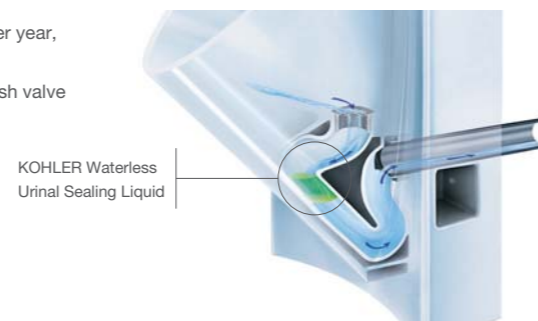

STEWARD™ Waterless Urinal

Winner of Red Dot Design Award, KOHLER Waterless Urinals provide outstanding performance and feature innovative, stylish characteristics that integrate a natural ellipse with an architectural feel.

- Waterless functionality: saves up to 40,000 gallons of water per fixture per year, the ideal fit for LEED certification
- Offers added hygiene for all users; vandal resistant due to absence of flush valve
- Optimized interior design
- Virtually eliminates splashing
- Cartridge-free integral trapway: provides enhanced performance and easy routine maintenance with no cartridges to plug or replace
- Trapway design, combined with KOHLER waterless urinal sealing liquid, minimizes odors compared to other waterless and waterbased models

reddot design award

KOHLER Waterless Urinal Sealing Liquid