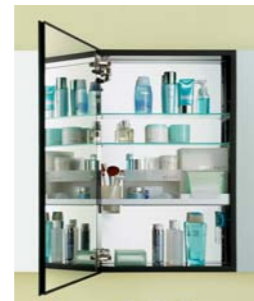

KOHLER® Mirrored Cabinets Innovation at your fingertips

Multimedia

Music and video at your fingertips with a waterproof screen

Ambient Lighting

Select your preferred color of lighting from a spectrum of options.

Premium Value

Organize your storage space with customizable parts made of non-corrosive alloys

Entertainment