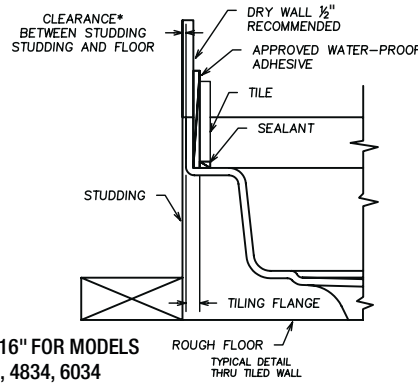

*1/4" TO 5/16" FOR MODELS 3232, 3636, 4834, 6034
1/8" TO 3/16" FOR ALL OTHER MODELS