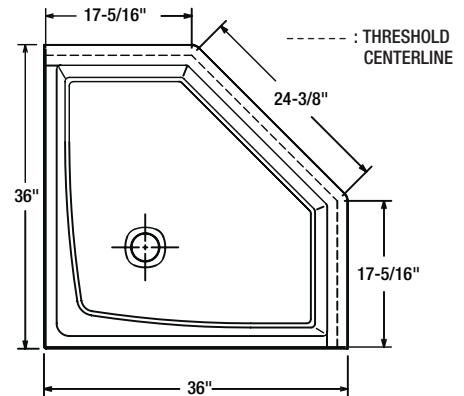

PFSB3636NEOWH

Model No.	Nominal Size		Actual Size +/- 1/16		Rough-In Dimensions				Approximate Shipping WT. in Lbs
	A	B	A	B	a	b	c	d	
PFSB3232WH	32"	32"	32"	32"	32-3/8"	32-3/16"	16-3/16"	16-1/8"	29
PFSB3434WH	34"	34"	34-1/4"	34-1/4"	34-5/8"	34-7/16"	17-5/16"	17-1/4"	31
PFSB3636WH	36"	36"	36"	36"	36-3/8"	36-3/16"	18-3/16"	18-1/8"	34
PFSB4234WH	42"	34"	42"	34"	42-3/8"	34-3/16"	21-3/16"	17-1/8"	36
PFSB4242WH	42"	42"	42"	42"	42-1/4"	42-1/4"	21-1/8"	21-1/8"	48
PFSB4832WH	48"	32"	48-3/16"	32-1/8"	48-1/2"	32-1/4"	24-1/4"	16-1/8"	41
PFSB4834WH	48"	34"	48"	34"	48-3/8"	34-3/16"	24-3/16"	17-1/8"	42
PFSB5434WH	54"	34"	54-3/8"	34-1/4"	54-11/16"	34-9/16"	27-3/8"	17-5/16"	47
PFSB6034WH	60"	34"	60"	34"	60-3/8"	34-3/16"	30-3/16"	17-1/8"	51
PFSB3636NEOWH	36"	36"	36"	36"	36-1/4"	36-1/4"	12-1/4"	12-1/4"	39