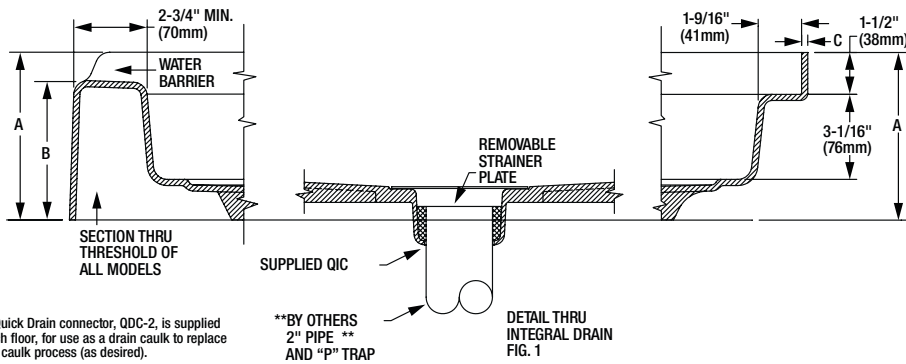

Specifications

Morenci Series

Shower Floor

**BY OTHERS 2" PIPE ** AND "P" TRAP

DETAIL THRU INTEGRAL DRAIN FIG. 1

Model No.	TABLE (SEE FIG. 1)		
	A	B	C
PFSB3232WH	6"	5"	7/32"
PFSB3434WH	6"	5"	5/16"
PFSB3636WH	5-7/8"	4-3/4"	7/32"
PFSB4234WH	6"	5"	7/32"
PFSB4242WH	6"	5"	7/32"
PFSB4832WH	6"	5"	5/16"
PFSB4834WH	5-7/8"	4-3/4"	7/32"
PFSB5434WH	6"	5"	5/16"
PFSB6034WH	6"	5"	7/32"
PFSB3636NEOWH	6"	5"	5/16"