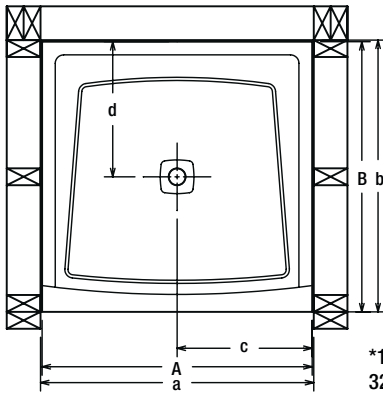

*1/4" TO 5/16" FOR MODELS 3232, 3636, 4834, 6034
1/8" TO 3/16" FOR ALL OTHER MODELS