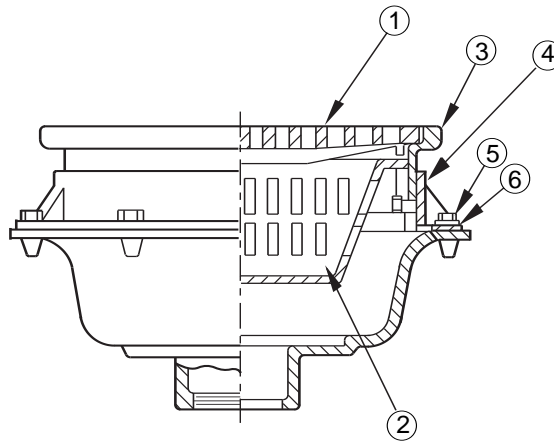

Jay R. Smith Mfg. Co.
Wholesaler's
Parts Order Number Guide

2488
Cat Pg 2-23

PART	DESCRIPTION	ITEM NUMBER
1	Ductile Iron Grate (Reg. Furn.)	2488GM
2	Cast Iron Bucket	2488B
2	Aluminum Bucket	2488AB
*	Cast Iron Flat Bottom Strainer	2488FBS
1, 2	NB over DI Grate & Adj Ring Assembly	2488NB
1, 2	PB over DI Grate & Adj Ring Assembly	2488PB
3	Adjustable Top	05738-10-4
4	Collar	05737-10-0
5	Collar Bolts, ea (8 reqd)	76174-86-6
6	Collar Washers, ea (8 reqd)	76281-86-6

*Available, but not shown