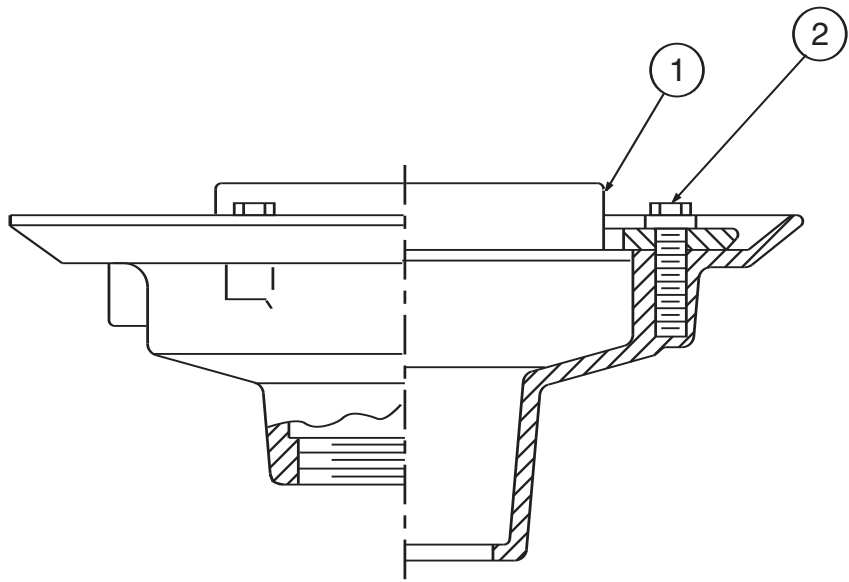

Jay R. Smith Mfg. Co.
Wholesaler's
Parts Order Number Guide

2010Body w/Collar
Cat Pg 2-07

PART	DESCRIPTION	ITEM NUMBER	
1	Reversible Collar	2010C	
2	Collar Bolts (3 reqd)	76167-86-6	

A Strainer
Cat Pg 2-09