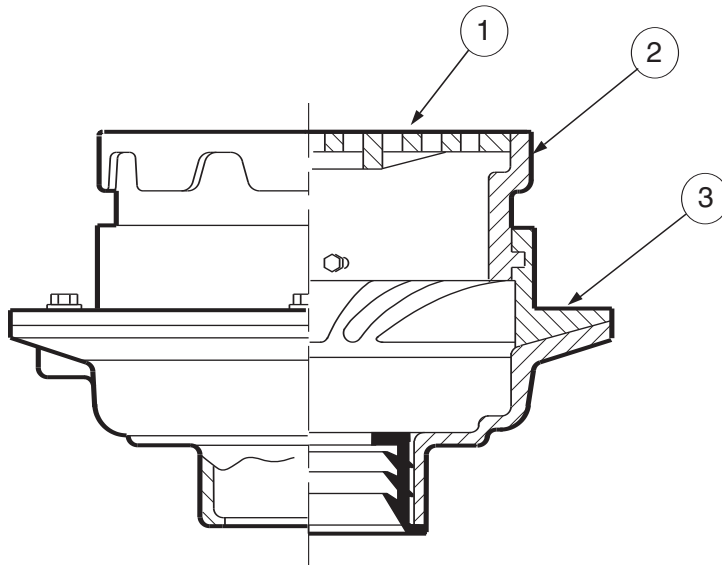

2330, 2331, 2335
Cat Pg 2-20

Jay R. Smith Mfg. Co.
Wholesaler's
Parts Order Number Guide

PART	DESCRIPTION	ITEM NUMBER	
1	Cast Iron Grate	2330CIG	
1	Cast Iron Grate, Heel Proof	2140CIG-Q45	
1	Ductile Iron Grate	2130GM	
1	Cast Iron Cover	2130SC	
2	Adjustable Top Collar Only	2330SR	
3	Flashing Collar Only	2330C	
*	Cast Iron Bucket	2330B	
*	Cast Iron FBS	2330FBS	
*	Aluminum Dome Bottom Strainer	2110DBS	

*Available, but not shown