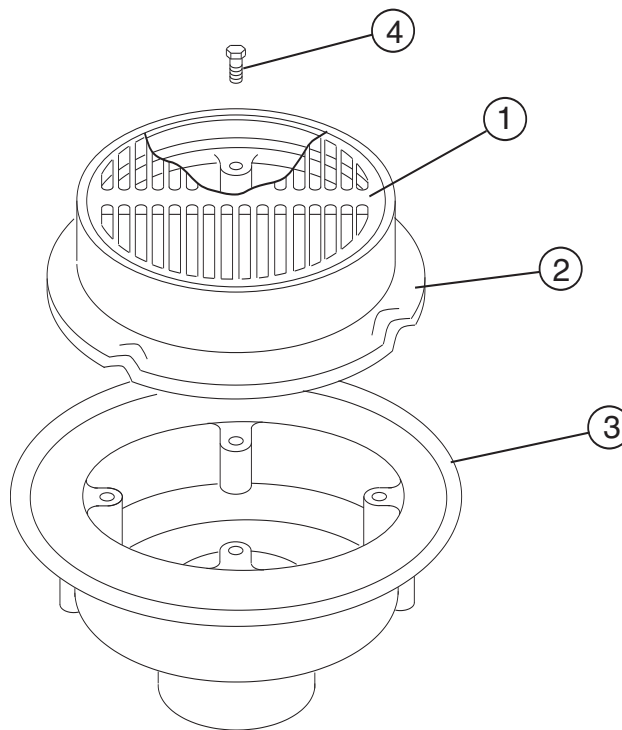

*Available, but not shown

Jay R. Smith Mfg. Co.
Wholesaler's
Parts Order Number Guide

2142, 2147
Cat Pg 2-13

PART	DESCRIPTION	ITEM NUMBER
1	Cast Iron Grate	2142CIG
1	Ductile Iron Grate	2142GM
2	Removable Flashing Collar	2142C
3	Cast Iron Body	
4	Bolts for Flashing Collar, ea (4 reqd)	76178-86-6
*	Cast Iron Flat Bottom Strainer	2142FBS
*	Cast Iron Bucket	2142B
*	Frost Proof Cast Iron Bucket	2142BFP

*Available, but not shown

2143
Cat Pg 2-13

Jay R. Smith Mfg. Co.
Wholesaler's
Parts Order Number Guide

PART	DESCRIPTION	ITEM NUMBER
1	Cast Iron Grate	2143CIG
1	Ductile Iron Grate	2143GM
1	CI Grate w/Nickel Bronze Veneer	2143GNB
1	CI Grate w/Polished Bronze Veneer	2143GPB
2	Removable Flashing Collar	2143C
3	Cast Iron Body	
4	Bolts for Flashing Collar, ea (4 reqd)	76178-86-6
	Washer for Flashing Collar, ea (4 reqd)	76281-86-6
*	Cast Iron Flat Bottom Strainer	2143FBS-CI

*Available, but not shown

**Jay R. Smith Mfg. Co.
Wholesaler's
Parts Order Number Guide**

**2210 thru 2225
Cat Pg 2-14**

PART	DESCRIPTION	ITEM NUMBER
1	CI Grate f/2210	2210CIG
1	Ductile Iron Grate f/2210	2210GM
1	Galv Grate f/2210	2210GG
1	NB Grate f/2210	2210NBG
1	PB Grate f/2210	2210PBG
2	CI Bucket f/2210	2210B
2	Galv CI Bucket f/2210	2210BG
2	NB Bucket f/2210	2210NBB
2	PB Bucket f/2210	2210PBB
1, 2	CI Grate w/CI Bucket f/2210	2210B/G
1, 2	Ductile Iron Bucket w/DI Grate f/2210	2210B/GM
1, 2	NB Grate & Bucket f/2210	2210B/GNB
1, 2	PB Grate & Bucket f/2210	2210B/GPB
1	CI Grate f/2220	2220CIG
1	Ductile Iron Grate f/2220	08159-20-0
1	Nickel Bronze Grate f/2220	04337-70-0
1	Polished Bronze Grate f/2220	04337-50-0
2	CI Bucket f/2220	2220B
2	NB Bucket f/2220	2220BNB
2	RB Bucket f/2220	2220BRB
1, 2	CI Grate w/CI Bucket f/2220	2220B/G
1, 2	Ductile Iron Bucket w/DI Grate f/2220	2220B/GM
1, 2	NB Grate & Bucket f/2220	2220B/GNB
1, 2	PB Grate & Bucket f/2220	2220B/GPB
3	CI Collar	2110C
4	Cast Iron Body	