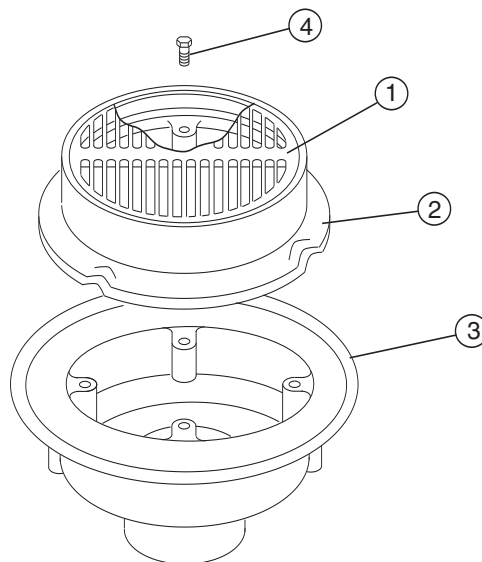

*Available, but not shown

Jay R. Smith Mfg. Co.
Wholesaler's
Parts Order Number Guide

2130 thru 2135
Cat Pg 2-12

PART	DESCRIPTION	ITEM NUMBER	
------	-------------	-------------	--

Fig. 2130 thru 2135

1	Cast Iron Grate	2130CIG
1	Ductile Iron Grate	2130GM
1	Cast Iron Solid Cover	2130SC
1, 2	Cast Iron Top less Body	2130C/G
1	CI Grate w/Nickel Bronze Veneer	2130NBG
1	CI Grate w/Polished Bronze Veneer	2130PBG
2	Removable Flashing Collar	2130C
3	Cast Iron Body, 2130, 2131, 2135	
4	Bolts for Flashing Collar, ea (4 reqd)	76178-86-6
*	Cast Iron Bucket f/2130	2130B
*	Cast Iron Bucket f/2131	2131B

*Available, but not shown

PART	DESCRIPTION	ITEM NUMBER	
------	-------------	-------------	--

Fig. 2140, 2141, 2145

1	Cast Iron Grate	2140CIG
	Heel Proof Cast Iron Grate	2140CI-Q45
1	Galvanized Cast Iron Grate	2140GG
1	Ductile Iron Grate	2140GM
1	Nickel Bronze Grate	2140NBG
1	Polished Bronze Grate	2140PBG
1,2	Cast Iron Top less Body	2140C/G
1,2	Nickel Bronze Top less Body	2140NB
1,2	Polished Bronze Top less Body	2140PB
2	Removable Flashing Collar	2140C
3	Cast Iron Body	
4	Bolts for Flashing Collar, ea (4 reqd)	76178-86-6
*	Cast Iron Bucket, 2140	2140B
*	Cast Iron Bucket, 2141	2141B

*Available, but not shown

Jay R. Smith Mfg. Co.
Wholesaler's
Parts Order Number Guide

2142, 2147
Cat Pg 2-13

PART	DESCRIPTION	ITEM NUMBER
1	Cast Iron Grate	2142CIG
1	Ductile Iron Grate	2142GM
2	Removable Flashing Collar	2142C
3	Cast Iron Body	
4	Bolts for Flashing Collar, ea (4 reqd)	76178-86-6
*	Cast Iron Flat Bottom Strainer	2142FBS
*	Cast Iron Bucket	2142B
*	Frost Proof Cast Iron Bucket	2142BFP