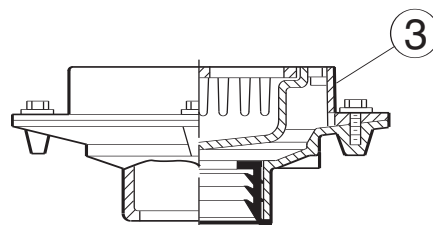

Fig. 2210

Fig 2220

2230, 2231
Cat Pg 2-15

Jay R. Smith Mfg. Co.
Wholesaler's
Parts Order Number Guide

PART	DESCRIPTION	ITEM NUMBER	
1	CI Grate	2230CIG	
1	Galvanized CI Grate	2230GG	
1	Ductile Iron Grate	2230GM	
1	NB Grate	2230GNB	
1	PB Grate	2230GPB	
2	CI Bucket f/2230	2230B	
2	Galvanized CI Bucket	2230BG	
2	CI Bucket with NB Veneer	2230BNB	
2	CI Bucket with PB Veneer	2230BPB	
1, 2	CI Bucket and Grate	2230B/G	
1, 2	Galvanized CI Bucket and Grate	2230B/GG	
1, 2	DI Bucket and Grate	2230B/GDI	
1, 2	NB Top less Body with Collar	2230NB	
1, 2	PB Top less Body with Collar	2230PB	
2	CI Bucket f/2231	2231B	
2	CI Bucket f/2231, Frostproof	2231BFP	
3	CI Removable Flashing Collar	2230C	
	Collar Bolts only, ea (4 reqd)	76178-86-6	
	CI Body		