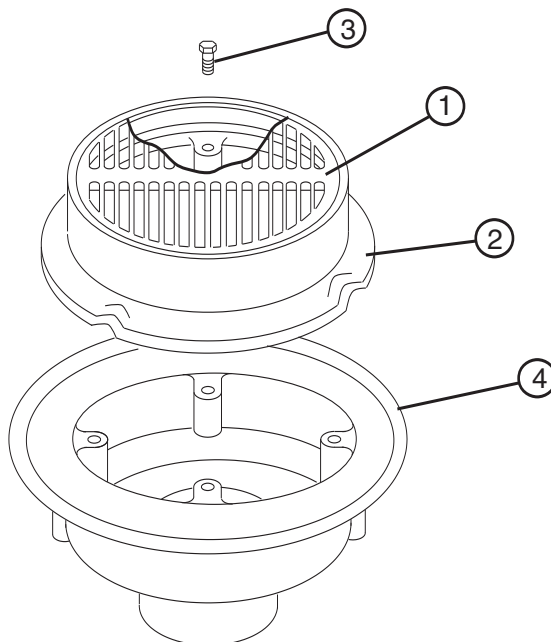

PART	DESCRIPTION	ITEM NUMBER
1	Cast Iron Grate for 2120-2125	2120CIG
1	Ductile Iron Grate for 2120-2125	2120GM
1	Galv Cast Iron Grate for 2120-2125	2120GG
1	NB Top less Body	2120NB
1	PB Top less Body	2120PB
1	Rough Bronze Grate Assembly	2120-RBGA
1	Nickel Bronze Grate Assembly	2120-NBGA
1	Polished Bronze Grate Assembly	2120-PBGA
2	Cast Iron Collar for 2120-2125	2110C
3	Collar Bolts, ea (4 reqd)	76167-86-6
*	Cast Iron Bucket	2120B
*	CI Flat Bottom Strainer, 2120	2110FBS
*	CI Dome Grate	2110D
*	CI Cover Scoriated	2110SC

*Available, but not shown