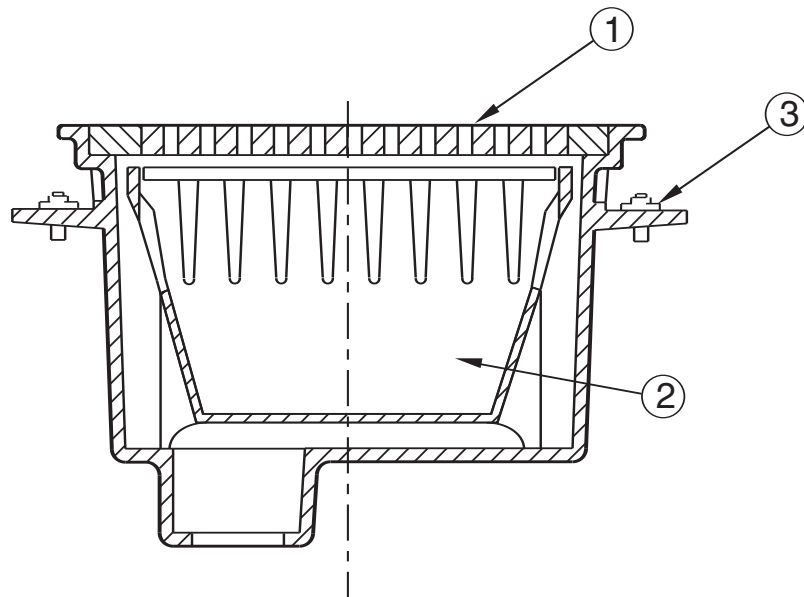

2470, 2473
Cat Pg 2-23

Jay R. Smith Mfg. Co.
Wholesaler's
Parts Order Number Guide

PART	DESCRIPTION	ITEM NUMBER
1	Cast Iron Grate Only	2470G
1	Ductile Iron Grate Only	2470GM
*	Cast Iron Hinge Piece	2470HNGPC
*	Flat Head Machine Screws f/Hinge Piece	76131-80-6
*	Stainless Steel Roll Pin, ea (2 reqd)	76338-80-6
1	CI Grate, Hinge Piece, Roll Pins	2470CI
1	DI Grate, Hinge Piece, Roll Pins	2470DI
1	NB Grate, Hinge Piece, Roll Pins	2470TNB
1	PB Grate, Hinge Piece, Roll Pins	2470TPB
2	Cast Iron Bucket	2470B
3	Flashing Clamp f/2473	2473FC

*Available, but not shown