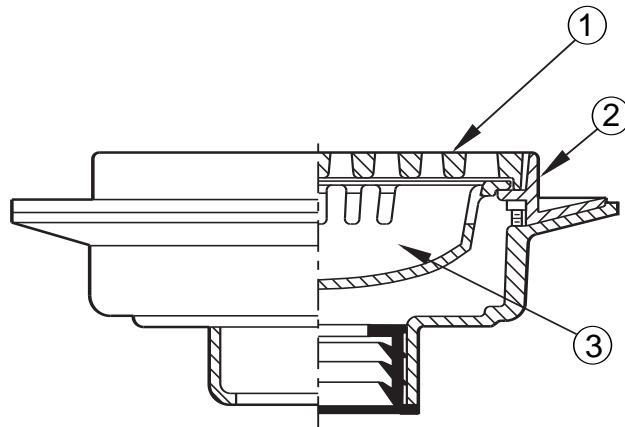

Jay R. Smith Mfg. Co.
Wholesaler's
Parts Order Number Guide

2233, 2238
Cat Pg 2-15

PART	DESCRIPTION	ITEM NUMBER
1	Cast Iron Grate	2233CIG
1	Cast Iron Grate, Heel Proof	2140CIG-Q45
1	Galvanized Cast Iron Grate	2233GG
1	Ductile Iron Grate	2233GM
1	Nickel Bronze Grate	2233NBG
1	Polished Bronze Grate	2233PBG
1	Solid Cover, Cast Iron	2233SC
1	Solid Cover, Ductile Iron	2233SCM
2	Cast Iron Collar	2230C
3	Cast Iron Bucket	2233B
3	Galvanized Cast Iron Bucket	2233BG
	CI Flat Bottom Strainer f/2233	2233FBS