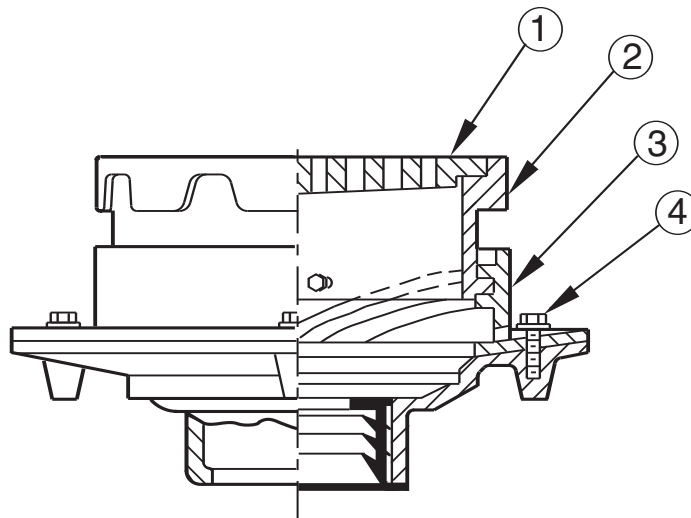

Jay R. Smith Mfg. Co.
Wholesaler's
Parts Order Number Guide

2310, 2315
Cat Pg 2-18

PART	DESCRIPTION	ITEM NUMBER
1	Cast Iron Grate	2310CIG
1	Cast Iron Cover	2110SC
1	Ductile Iron Grate	2110GM
2	Adjustable Top Collar	2310SR
3	Flashing Collar	02433-10-0
4	Collar Bolts, ea (4 reqd)	76167-86-6
*	Cast Iron Bucket	2310B

*Available, but not shown