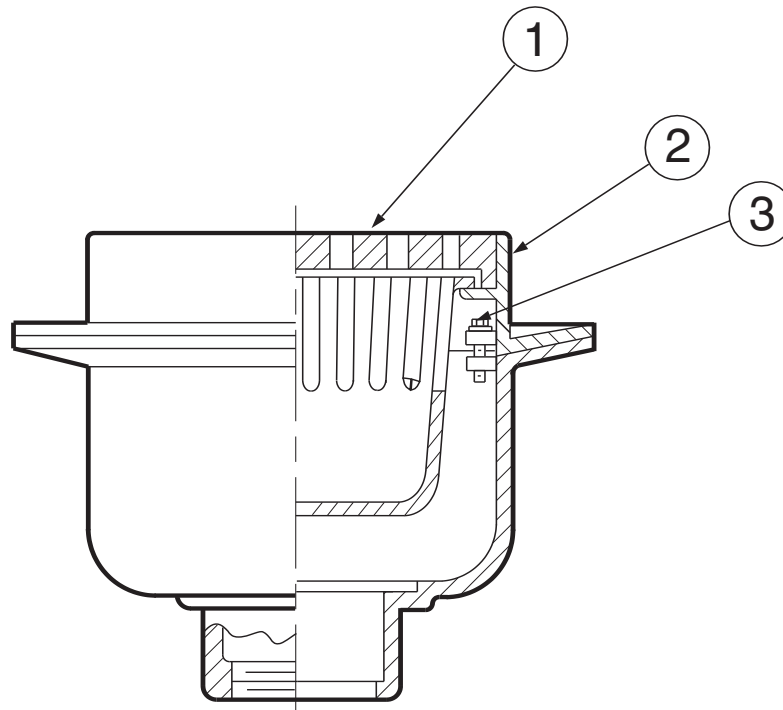

2242, 2243
2247, 2248
Cat Pg 2-16

Jay R. Smith Mfg. Co.
Wholesaler's
Parts Order Number Guide

PART	DESCRIPTION	ITEM NUMBER	
1	Cast Iron Grate	2140CIG	
1	CI Grate, Heel Proof	2140CIG-Q45	
1	Galvanized Cast Iron Grate	2140GG	
1	Ductile Iron Grate	2242GM	
1	Ductile Iron Grate, Heel Proof	2140GM-Q45	
1	Cast Iron Solid Cover	2233SC	
2	Cast Iron Collar	2230C	
3	Collar Bolts, ea (4 reqd)	76186-86-6	
	CI Bucket f/2242	2242B	
	CI Bucket, Frostproof f/2242	2242BFP	
	CI Bucket f/2243	2243B