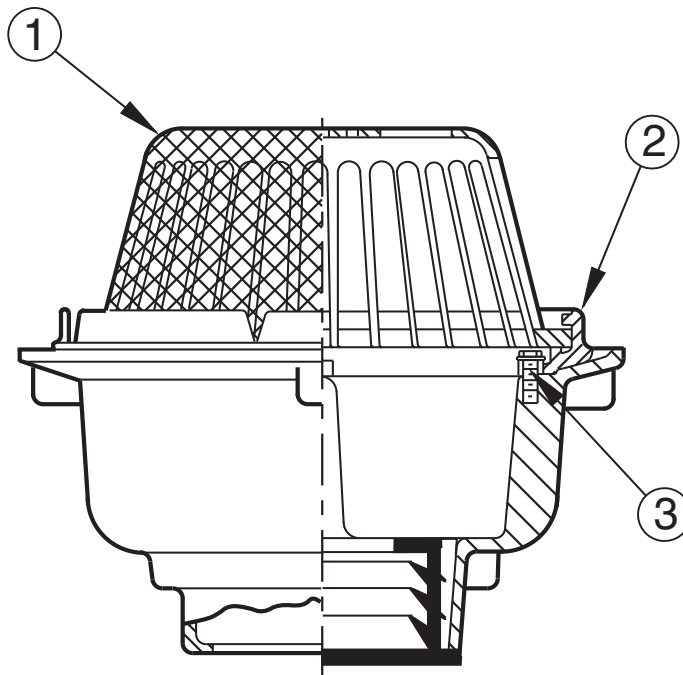

Jay R. Smith Mfg. Co.
Wholesaler's
Parts Order Number Guide

2675
Cat Pg 2-31

PART	DESCRIPTION	ITEM NUMBER
1	Poly Dome w/Stainless Steel Mesh	2675D
1	Cast Iron Dome w/Stainless Steel Mesh	2675CID
1	Galv CI Dome w/Stainless Steel Mesh	2675CIDG
1	Aluminum Dome w/Stainless Steel Mesh	2675AD
2	Flashing Collar	1310C
3	Poly Bag w/4 Bolts for Collar	R-1010