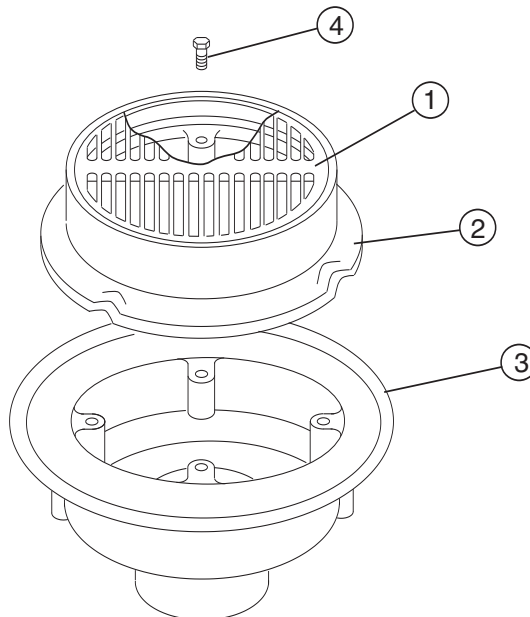

*Available, but not shown

Jay R. Smith Mfg. Co.
Wholesaler's
Parts Order Number Guide

2130 thru 2135
Cat Pg 2-12

PART	DESCRIPTION	ITEM NUMBER	
------	-------------	-------------	--

Fig. 2130 thru 2135

1	Cast Iron Grate	2130CIG
1	Ductile Iron Grate	2130GM
1	Cast Iron Solid Cover	2130SC
1, 2	Cast Iron Top less Body	2130C/G
1	CI Grate w/Nickel Bronze Veneer	2130NBG
1	CI Grate w/Polished Bronze Veneer	2130PBG
2	Removable Flashing Collar	2130C
3	Cast Iron Body, 2130, 2131, 2135	
4	Bolts for Flashing Collar, ea (4 reqd)	76178-86-6
*	Cast Iron Bucket f/2130	2130B
*	Cast Iron Bucket f/2131	2131B

*Available, but not shown

PART	DESCRIPTION	ITEM NUMBER	
------	-------------	-------------	--

Fig. 2140, 2141, 2145

1	Cast Iron Grate	2140CIG
	Heel Proof Cast Iron Grate	2140CI-Q45
1	Galvanized Cast Iron Grate	2140GG
1	Ductile Iron Grate	2140GM
1	Nickel Bronze Grate	2140NBG
1	Polished Bronze Grate	2140PBG
1,2	Cast Iron Top less Body	2140C/G
1,2	Nickel Bronze Top less Body	2140NB
1,2	Polished Bronze Top less Body	2140PB
2	Removable Flashing Collar	2140C
3	Cast Iron Body	
4	Bolts for Flashing Collar, ea (4 reqd)	76178-86-6
*	Cast Iron Bucket, 2140	2140B
*	Cast Iron Bucket, 2141	2141B