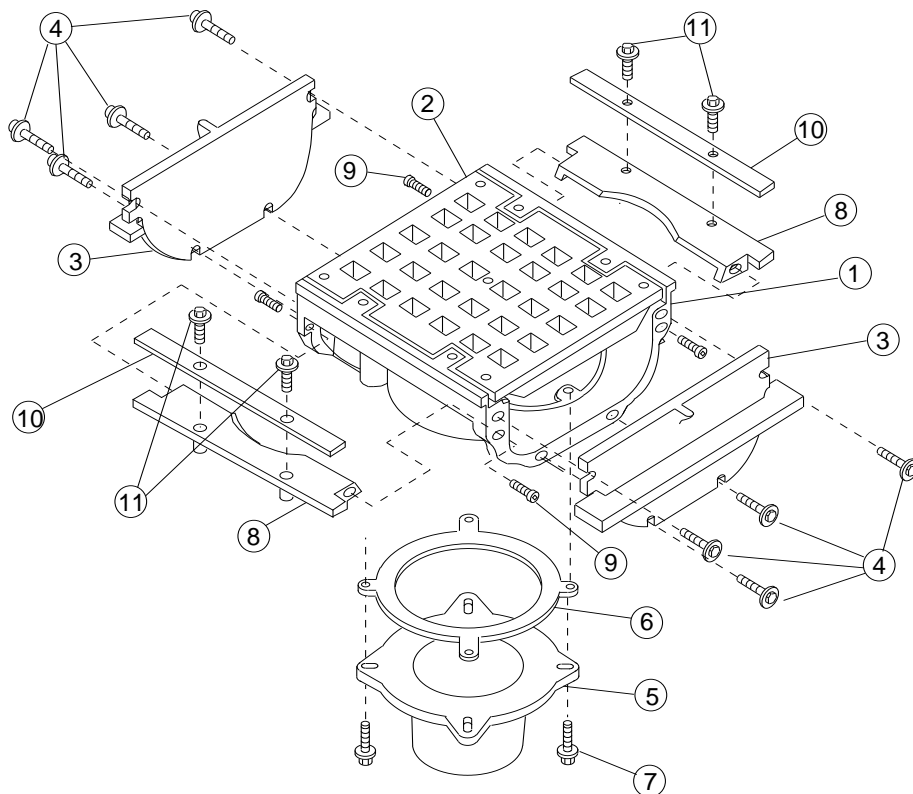

2710, 2710-F
Cat Pg 2-33

Jay R. Smith Mfg. Co.
Wholesaler's
Parts Order Number Guide

PART	DESCRIPTION	ITEM NUMBER
1	Body	Not sold as Part
2	Grate, CI	2710G
2	Galvanized Cast Iron Grate	2710GG
2	Grate, Ductile Iron	2710GM
2	Grate, CI with NB Veneer	2710GNB
2	Grate, CI with PB Veneer	2710GPB
2	Grate, CI w/NB Heel Proof Veneer	2710GNBHP
2	Grate, CI w/PB Heel Proof Veneer	2710GPBHP
3, 4	Flanged End Plates w/ Trim	2710FEPK
5	Hub, 4"	2710C04HUB
5	Hub, 6"	2710C06HUB
6, 7	Gasket with Hardware	2710HHDW
8, 9	Assembled at Factory	
10, 11	Flashing Clamps with Trim	2710BFC
*	Dome Bottom Strainer	2710DBS

*Available, but not shown