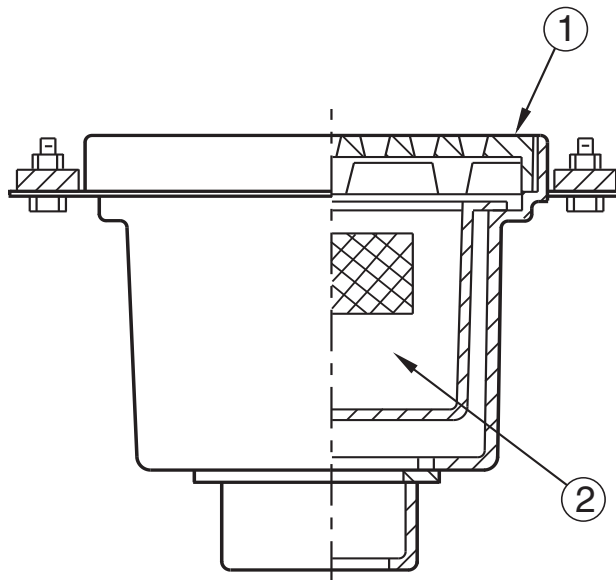

Jay R. Smith Mfg. Co.
Wholesaler's
Parts Order Number Guide

2450, 2455
Cat Pg 2-22

PART	DESCRIPTION	ITEM NUMBER
1	Cast Iron Grate	2450CIG
1	Ductile Iron Grate	2450GM
1	Nickel Bronze Grate	2450GNB
1	Polished Bronze Grate	2450GPB
2	Bucket	2450B
*	Flat Bottom Strainer f/2" to 4"	2450FBS
*	Flat Bottom Strainer f/5" to 6"	2450FBS5

*Available, but not shown