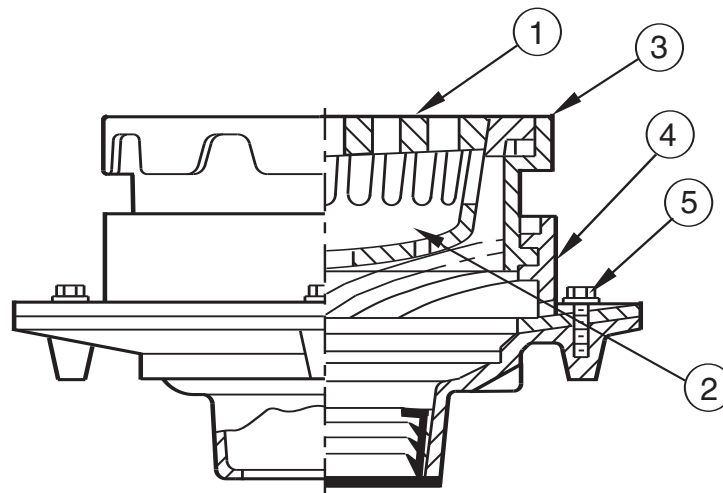

*Available, but not shown

Jay R. Smith Mfg. Co.
Wholesaler's
Parts Order Number Guide

2350, 2355
Cat Pg 2-21

PART	DESCRIPTION	ITEM NUMBER
1	Cast Iron Grate	2350CIG
1	Ductile Iron Grate	2210GM
2	Cast Iron Bucket	2350B
3	Adjustable Top Collar	2310SR
4	Flashing Collar	02433-10-0
5	Collar Bolts, ea (4 reqd)	76167-86-6