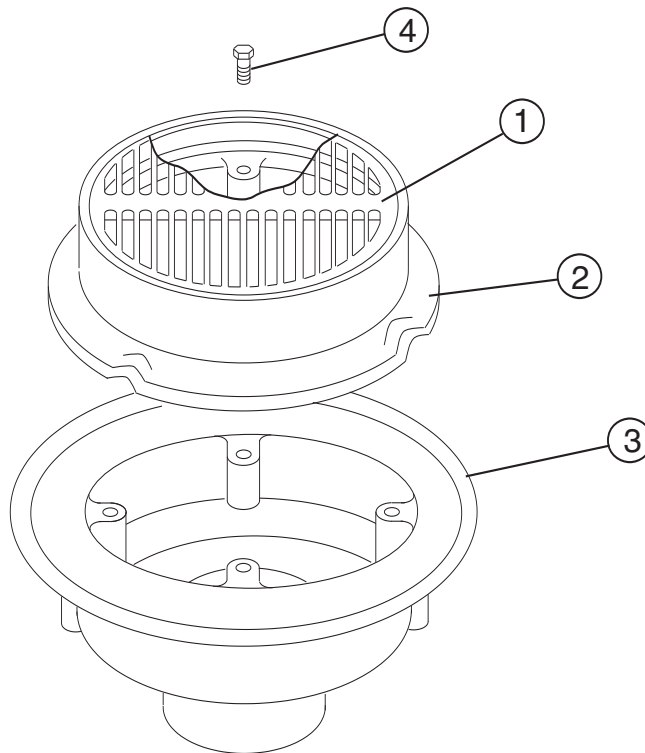

Jay R. Smith Mfg. Co.
Wholesaler's
Parts Order Number Guide

2142, 2147
Cat Pg 2-13

PART	DESCRIPTION	ITEM NUMBER
1	Cast Iron Grate	2142CIG
1	Ductile Iron Grate	2142GM
2	Removable Flashing Collar	2142C
3	Cast Iron Body	
4	Bolts for Flashing Collar, ea (4 reqd)	76178-86-6
*	Cast Iron Flat Bottom Strainer	2142FBS
*	Cast Iron Bucket	2142B
*	Frost Proof Cast Iron Bucket	2142BFP

*Available, but not shown