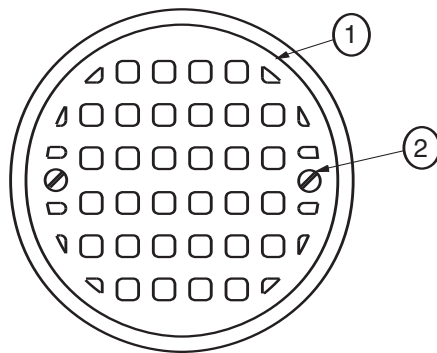

Jay R. Smith Mfg. Co.
Wholesaler's
Parts Order Number Guide

2010Body w/Collar
Cat Pg 2-07

PART	DESCRIPTION	ITEM NUMBER	
1	Reversible Collar	2010C	
2	Collar Bolts (3 reqd)	76167-86-6	

A Strainer
Cat Pg 2-09

Jay R. Smith Mfg. Co.
Wholesaler's
Parts Order Number Guide

PART	DESCRIPTION	ITEM NUMBER	
1, 2	Grate with Screws (2), 5" NB	A05NBG	
1, 2	Grate with Screws (2), 6" NB	A06NBG	
1, 2	Grate with Screws (3), 7" NB	A07NBG	
1, 2	Grate with Screws (3), 8" NB	A08NBG	
1, 2	Grate with Screws (3), 9" NB	A09NBG	
1, 2	Grate with Screws (3), 10" NB	A10NBG	
1, 2	Grate with Screws (2), 5" PB	A05PBG	
1, 2	Grate with Screws (2), 6" PB	A06PBG	
1, 2	Grate with Screws (3), 7" PB	A07PBG	
1, 2	Grate with Screws (3), 8" PB	A08PBG	
1, 2	Grate with Screws (3), 9" PB	A09PBG	
1, 2	Grate with Screws (3), 10" PB	A10PBG	
1, 2	Grate with Screws (2), 5" CP	A05CPG	
1, 2	Grate with Screws (2), 6" CP	A06CPG	
1, 2	Grate with Screws (3), 7" CP	A07CPG	
1, 2	Grate with Screws (3), 8" CP	A08CPG	
1, 2	Grate with Screws (3), 9" CP	A09CPG	
1, 2	Grate with Screws (3), 10" CP	A10CPG	
	Ext. Ring CP for A05	A05ER-CP	
	Ext. Ring CP Vandal Proof for A05	A05ER-CPU	
	Ext. Ring NB for A05	A05ER-NB	
	Ext. Ring NB Vandal Proof for A05	A05ER-NBU	
	Ext. Ring PB for A05	A05ER-PB	
	Ext. Ring PB Vandal Proof for A05	A05ER-PBU	
	Ext. Ring CP for A06	A06ER-CP	
	Ext. Ring CP Vandal Proof for A06	A06ER-CPU	
	Ext. Ring NB for A06	A06ER-NB	
	Ext. Ring NB Vandal Proof for A06	A06ER-NBU	
	Ext. Ring PB for A06	A06ER-PB	
	Ext. Ring PB Vandal Proof for A06	A06ER-PBU	