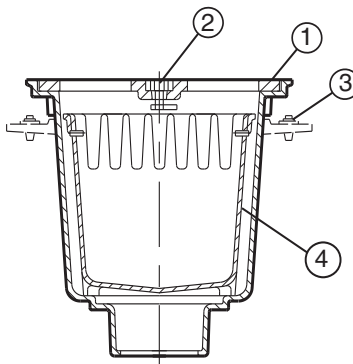

2405, 2410, 2415
Cat Pg 2-22

Jay R. Smith Mfg. Co.
Wholesaler's
Parts Order Number Guide

PART	DESCRIPTION	ITEM NUMBER
1	CI Grate w/Lock Device f/2410, 2415	2410GCI
1	DI Grate w/Lock Device f/2410, 2415	2410GDI
1	NB Grate w/Lock Device f/2410, 2415	2410GNB
1	PB Grate w/Lock Device f/2410, 2415	2410GPB
1	CI Grate less Lock Device f/2410, 2415	2410GCI-LLD
1	DI Grate less Lock Device f/2410, 2415	2410GDI-LLD
1	CI Solid Hinged Cvr w/Lift Ring	2410SHC-CI
1	CI Solid Hinged Cvr w/Lock Dev	2410SHC-CILKD
1	DI Solid Hinged Cvr w/Lift Ring	2410SHC-DI
1	DI Solid Hinged Cvr w/Lock Dev	2410SHC-DILKD
1	NB Top w/Lock Device	2410TNB
1	PB Top w/Lock Device	2410TPB
1	Loose Set Cast Iron Grate	2410LSGCI
1	Loose Set Ductile Iron Grate	2410LSGDI
1	Loose Set Nickel Bronze Grate	2410LSGNB
1	Loose Set Polished Bronze Grate	2410LSGPB
2	Flashing Clamp for 2415-C	2415FC
3	Locking Device for 2410, 2415	2410GHWK
4	Cast Iron Bucket for 2410, 2415	2410B

2405 w/Cast Iron Grate, 03 or 04" Outlet
2405 w/Nickel Bronze Grate, 03 or 04" Outlet
Add for Ductile Iron Hinged Grate -M
Add for Vandal Proof Grate -U
Add for Trap Primer Connection -P050