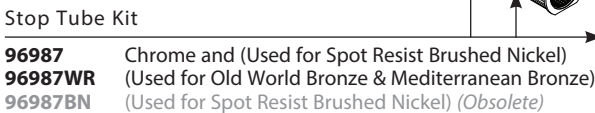

Buy it for looks. Buy it for life.®

■ Order by Part Number

# Illustrated Parts

Caldwell™ Single Handle Tub/Shower	
MODEL	FINISH
82495C	Chrome
82495SRN	Spot Resist Brushed Nickel
82495BRB	Mediterranean Bronze
82496	Chrome
82496SRN	Spot Resist Brushed Nickel
82496BRB	Mediterranean Bronze
82498	Chrome
82498SRN	Spot Resist Brushed Nickel
82498EPSRN	Eco-Performance Spot Resist Brushed Nickel
82498EPBRB	Eco-Performance Mediterranean Bronze
DISCONTINUED SKUS	
82496BN	Brushed Nickel
82496CBN	Classic Brushed Nickel
82498CBN	Classic Brushed Nickel