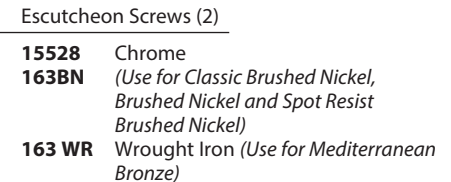

# Illustrated Parts

Caldwell™ Single Handle Tub/Shower	
MODEL	FINISH
82495C	Chrome
82495SRN	Spot Resist Brushed Nickel
82495BRB	Mediterranean Bronze
82496	Chrome
82496SRN	Spot Resist Brushed Nickel
82496BRB	Mediterranean Bronze
82498	Chrome
82498SRN	Spot Resist Brushed Nickel
82498EPSRN	Eco-Performance Spot Resist Brushed Nickel
82498EPBRB	Eco-Performance Mediterranean Bronze
DISCONTINUED SKUS	
82496BN	Brushed Nickel
82496CBN	Classic Brushed Nickel
82498CBN	Classic Brushed Nickel