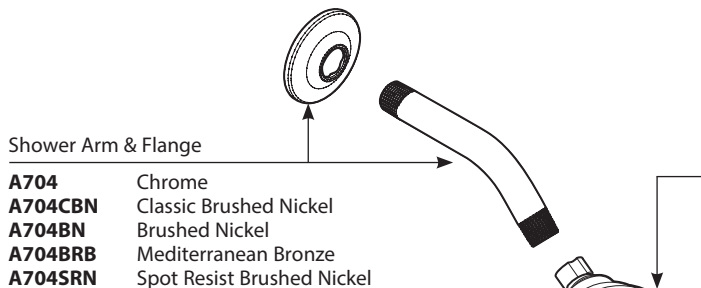

Buy it for looks. Buy it for life.®

■ Order by Part Number

# Illustrated Parts

Caldwell™ Single Handle Tub/Shower	
MODEL	FINISH
82495C	Chrome
82495SRN	Spot Resist Brushed Nickel
82495BRB	Mediterranean Bronze
82496	Chrome
82496SRN	Spot Resist Brushed Nickel
82496BRB	Mediterranean Bronze
82498	Chrome
82498SRN	Spot Resist Brushed Nickel
82498EPSRN	Eco-Performance Spot Resist Brushed Nickel
82498EPBRB	Eco-Performance Mediterranean Bronze
DISCONTINUED SKUS	
82496BN	Brushed Nickel
82496CBN	Classic Brushed Nickel
82498CBN	Classic Brushed Nickel