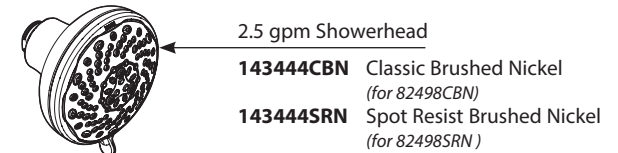

Buy it for looks. Buy it for life.®

■ Order by Part Number

# Illustrated Parts

Caldwell™ Single Handle Tub/Shower	
MODEL	FINISH
82495C	Chrome
82495SRN	Spot Resist Brushed Nickel
82495BRB	Mediterranean Bronze
82496	Chrome
82496SRN	Spot Resist Brushed Nickel
82496BRB	Mediterranean Bronze
82498	Chrome
82498SRN	Spot Resist Brushed Nickel
82498EPSRN	Eco-Performance Spot Resist Brushed Nickel
82498EPBRB	Eco-Performance Mediterranean Bronze
DISCONTINUED SKUS	
82496BN	Brushed Nickel
82496CBN	Classic Brushed Nickel
82498CBN	Classic Brushed Nickel

FOR MODELS BEFORE 8/2/2010			
Handle Kit		Handle Cap & Screw	
	<b>201766</b>	<b>115055</b>	Chrome
	<b>201766CBN</b>	<b>115055CBN</b>	Classic Brushed Nickel
	<b>201766BN</b>	<b>115055BN</b>	Brushed Nickel
	<b>201766BRB</b>	<b>115055BRB</b>	Mediterranean Bronze