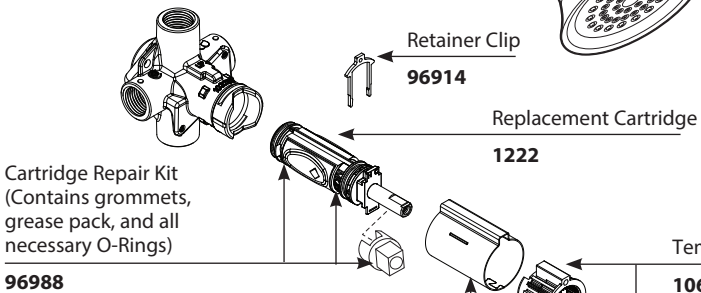

# Illustrated Parts

Caldwell™ Single Handle Tub/Shower	
MODEL	FINISH
82495C	Chrome
82495SRN	Spot Resist Brushed Nickel
82495BRB	Mediterranean Bronze
82496	Chrome
82496SRN	Spot Resist Brushed Nickel
82496BRB	Mediterranean Bronze
82498	Chrome
82498SRN	Spot Resist Brushed Nickel
82498EPSRN	Eco-Performance Spot Resist Brushed Nickel
82498EPBRB	Eco-Performance Mediterranean Bronze
DISCONTINUED SKUS	
82496BN	Brushed Nickel
82496CBN	Classic Brushed Nickel
82498CBN	Classic Brushed Nickel

FOR MODELS BEFORE 8/2/2010			
Handle Kit		Handle Cap & Screw	
	<b>201766</b>	<b>115055</b>	Chrome
	<b>201766CBN</b>	<b>115055CBN</b>	Classic Brushed Nickel
	<b>201766BN</b>	<b>115055BN</b>	Brushed Nickel
	<b>201766BRB</b>	<b>115055BRB</b>	Mediterranean Bronze