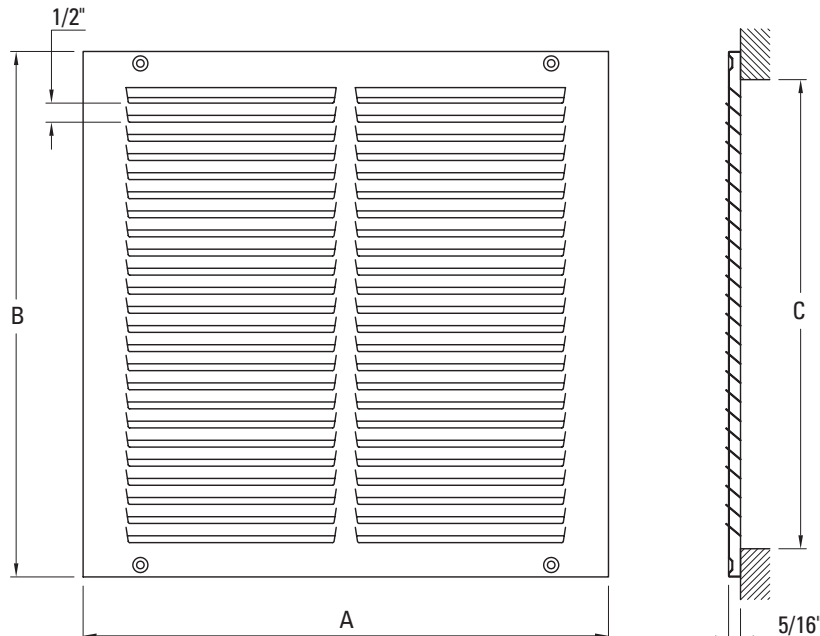

### Product Features

- Aluminum construction
- 1/2" Spaced fins at 40 degrees
- 5/16" Margin turnback
- Screws included
- Available in white

### Specifications

Item No.	Size	Color	A	B	C
PSARGWUU	6x6	White	7-3/4"	7-3/4"	6"
PSARGWXX	8x8	White	9-3/4"	9-3/4"	8"
PSARGW1010	10x10	White	11-3/4"	11-3/4"	10"
PSARGW1212	12x12	White	13-3/4"	13-3/4"	12"

\*Horizontal dimension is first

Size Availability				
WIDTH				
	6	8	10	12
HEIGHT	X			
6		X		
8			X	
10				X
12				