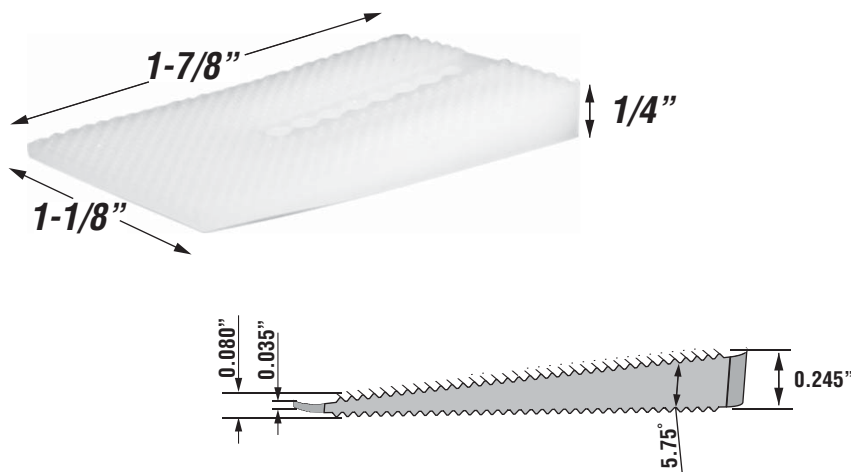

PFCSH Series Hard Closet Shims

Product Features

- Shims can be stacked for adjustable heights
- Stack securely
- Support over 2000 lbs
- Shims equipped with grab bar for maintenance
- Shrink, rot and swell resistant
- Resistant to many chemicals and glues
- Slope: 5.75 °
- Melt point: 446°F

Material: Polypropylene

Color: Clear

Size: 1.875 x 1.12 x .25

Product Specifications

Shims

PRODUCT CODE	DESCRIPTION	QUANTITY IN PACK
*PFCSH4	HARD CLOSET SHIMS	4
*PFCSH75	HARD CLOSET SHIMS	75
PFCSH300	HARD CLOSET SHIMS	300