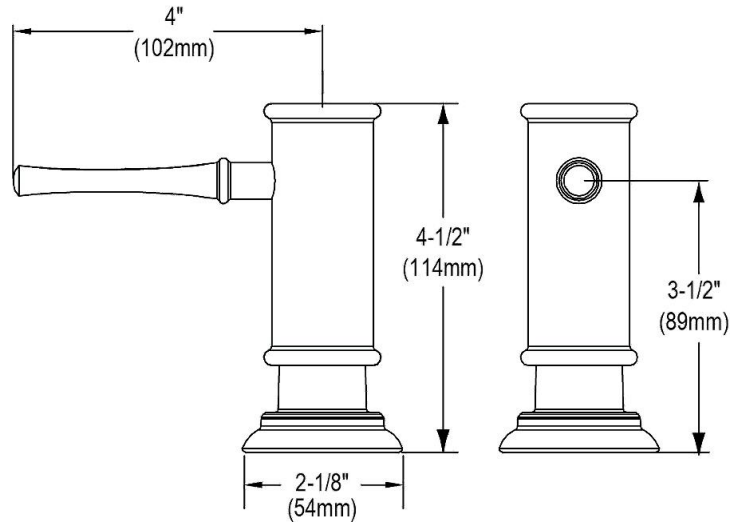

PART: _____ QTY: _____
PROJECT: _____
CONTACT: _____
DATE: _____
NOTES: _____
APPROVAL: _____

In keeping with our policy of continuing product improvement, Elkay reserves the right to change product specifications without notice. Please visit elkay.com for the most current version of Elkay product specification sheets. This specification describes an Elkay product with design, quality, and functional benefits to the user. When making a comparison of other producers' offerings, be certain these features are not overlooked.