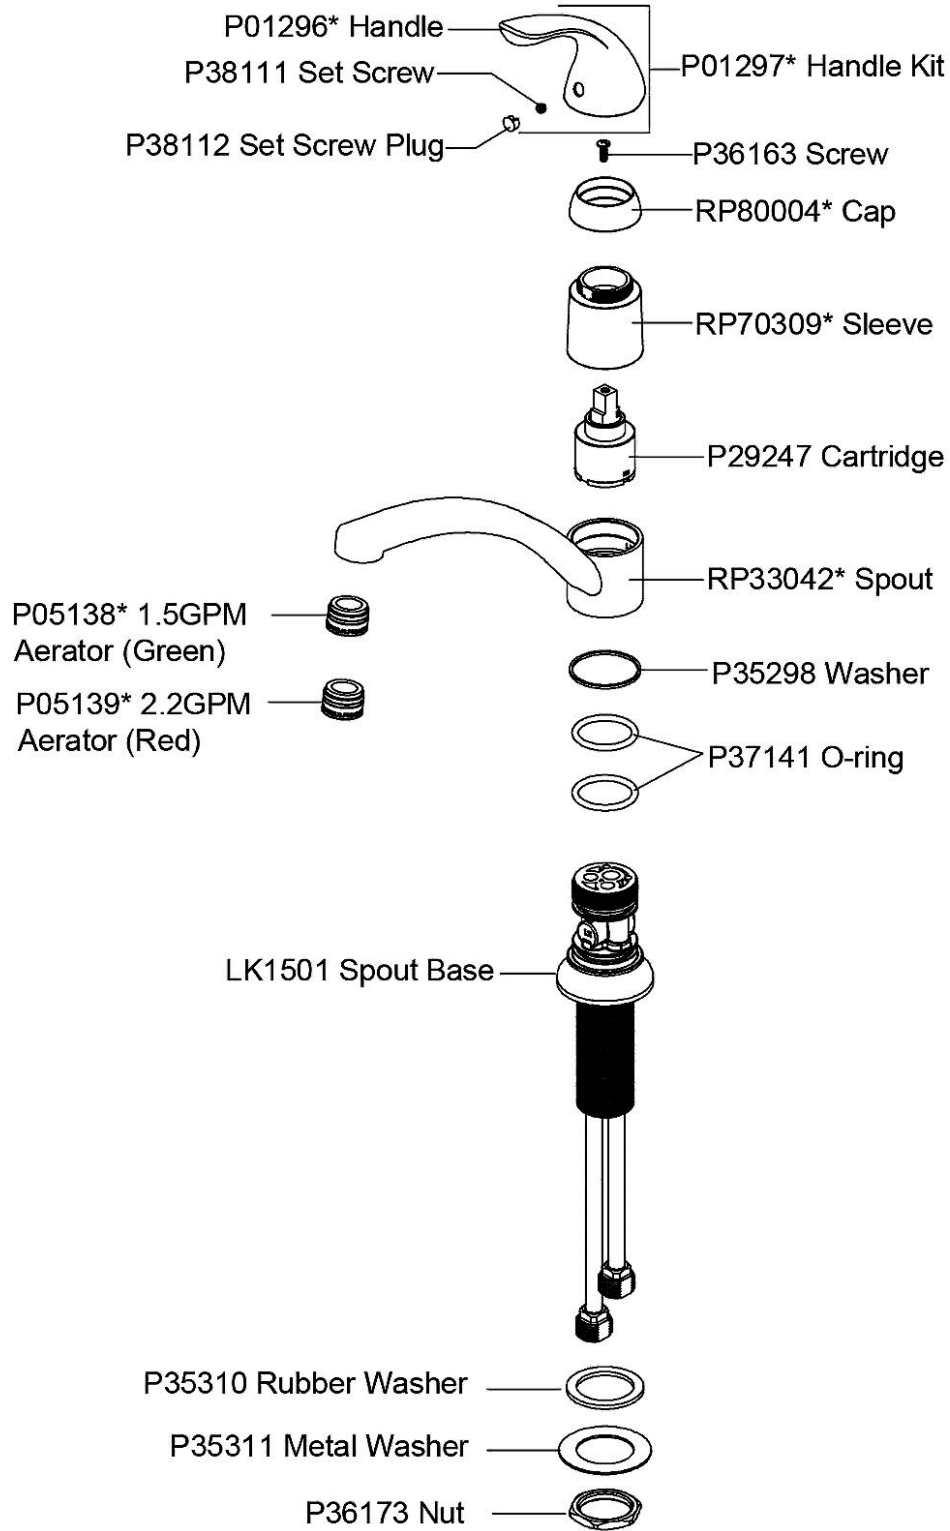

In keeping with our policy of continuing product improvement, Elkay reserves the right to change product specifications without notice. Please visit elkay.com for the most current version of Elkay product specification sheets. This specification describes an Elkay product with design, quality, and functional benefits to the user. When making a comparison of other producers' offerings, be certain these features are not overlooked.