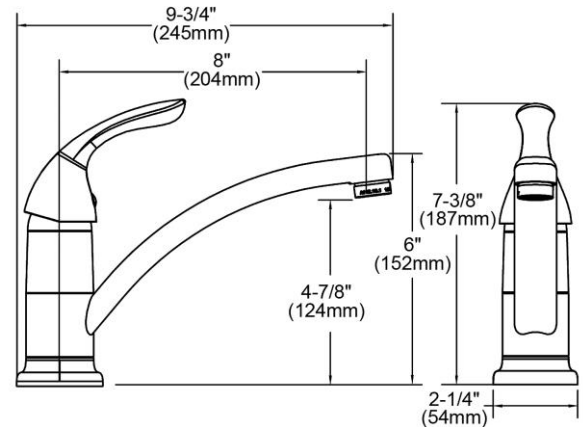

PART: _____ QTY: _____
PROJECT: _____
CONTACT: _____
DATE: _____
NOTES: _____
APPROVAL: _____

In keeping with our policy of continuing product improvement, Elkay reserves the right to change product specifications without notice. Please visit elkay.com for the most current version of Elkay product specification sheets. This specification describes an Elkay product with design, quality, and functional benefits to the user. When making a comparison of other producers' offerings, be certain these features are not overlooked.