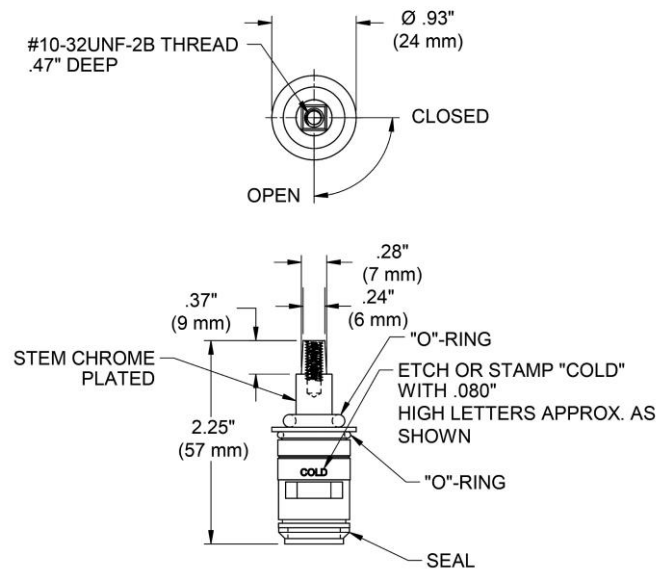

PART: _____ QTY: _____
PROJECT: _____
CONTACT: _____
DATE: _____
NOTES: _____
APPROVAL: _____

In keeping with our policy of continuing product improvement, Elkay reserves the right to change product specifications without notice. Please visit elkay.com for the most current version of Elkay product specification sheets. This specification describes an Elkay product with design, quality, and functional benefits to the user. When making a comparison of other producers' offerings, be certain these features are not overlooked.