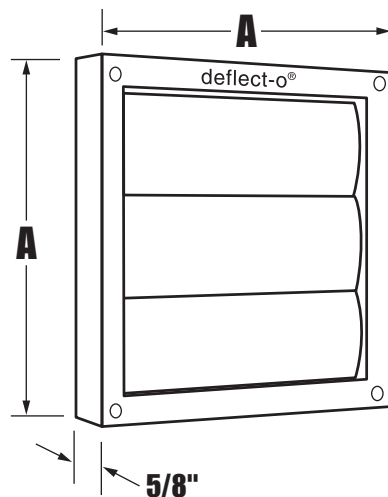

General Information

- 5", 6" & 7" diameter opening
- quick, easy installation
- is very attractive and comes in a variety of sizes and two colors
- opens with ease for maximum airflow
- durable weather resistant
- curved louvers for quieter operation

Model No.	A	B	C
HS5W	7⁷/₈"	7¹/₂"	5"
HS5B	7⁷/₈"	7¹/₂"	5"
HS6W	7⁷/₈"	7¹/₂"	6"
HS6B	7⁷/₈"	7¹/₂"	6"
HS7W	9¹/₁₆"	8¹/₂"	7"