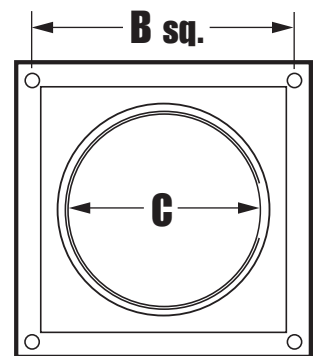

#### • Free Air

- 5" dia. = 22.5 square inches
- 6" dia. = 27 square inches
- 7" dia. = 31.5 square inches

### General Information

- 5", 6" & 7" diameter opening
- quick, easy installation
- is very attractive and comes in a variety of sizes and two colors
- opens with ease for maximum airflow
- durable weather resistant
- curved louvers for quieter operation

Model No.	A	B	C
HS5W	7 <sup>7</sup> / <sub>8</sub> "	7 <sup>1</sup> / <sub>2</sub> "	5"
HS5B	7 <sup>7</sup> / <sub>8</sub> "	7 <sup>1</sup> / <sub>2</sub> "	5"
HS6W	7 <sup>7</sup> / <sub>8</sub> "	7 <sup>1</sup> / <sub>2</sub> "	6"
HS6B	7 <sup>7</sup> / <sub>8</sub> "	7 <sup>1</sup> / <sub>2</sub> "	6"
HS7W	9 <sup>1</sup> / <sub>16</sub> "	8 <sup>1</sup> / <sub>2</sub> "	7"

Molded for easy connection of pipe

Side View

Rear View