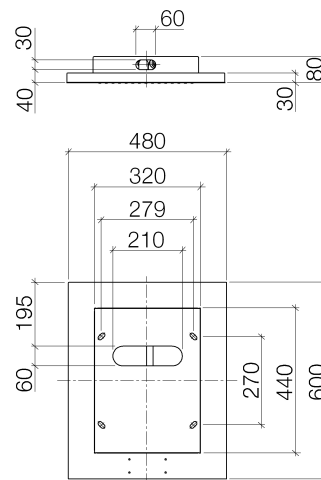

Product specifications

- 7 7/8" x 6 1/4" headshower, 99 jets
- 14 1/8 x 11" body shower, 142 jets
- 23 5/8 x 18 7/8" stainless steel cover plate
- 2x 1/2" flex lines
- 4x mounting pin
- Pre-assembled stainless steel casing
- Descaling system

Technical data

- Max Flow rate for each rain function: 2.5 gpm
- Minimum flow pressure: 29 Psi
- Max. flow pressure: 58 Psi
- Weight: 26 Lbs

Planning information

Plumbing

- Water softening device recommended
- For choosing the drainage, taking into consideration the output of items in the shower, the specific demand needs to be assessed.
- Supply line (hot/cold): 2 x 3/4"
- Order manual control unit using xTOOL separately.

Bath & Spa

41400979 BIG RAIN rain panel for installation in/under ceiling

Article number: 41400979

Surfaces

- polished stainless steel41400979-850010
- brushed stainless steel41400979-860010

Exploded assembly drawing

**Order quantity**

No.	Article number	Name	Installation quantity
1	0430350100090	fixing set	1
2	04170900100ff	casing	1
3	1250297090	hose	1
4	0424030270190	nipple	2
5	0421500040190	accessories	2
6	0412050040290	shower	1
7	09312003690	plug	1
8	0429030350090	insert	241
9	04110211302ff	cover	1