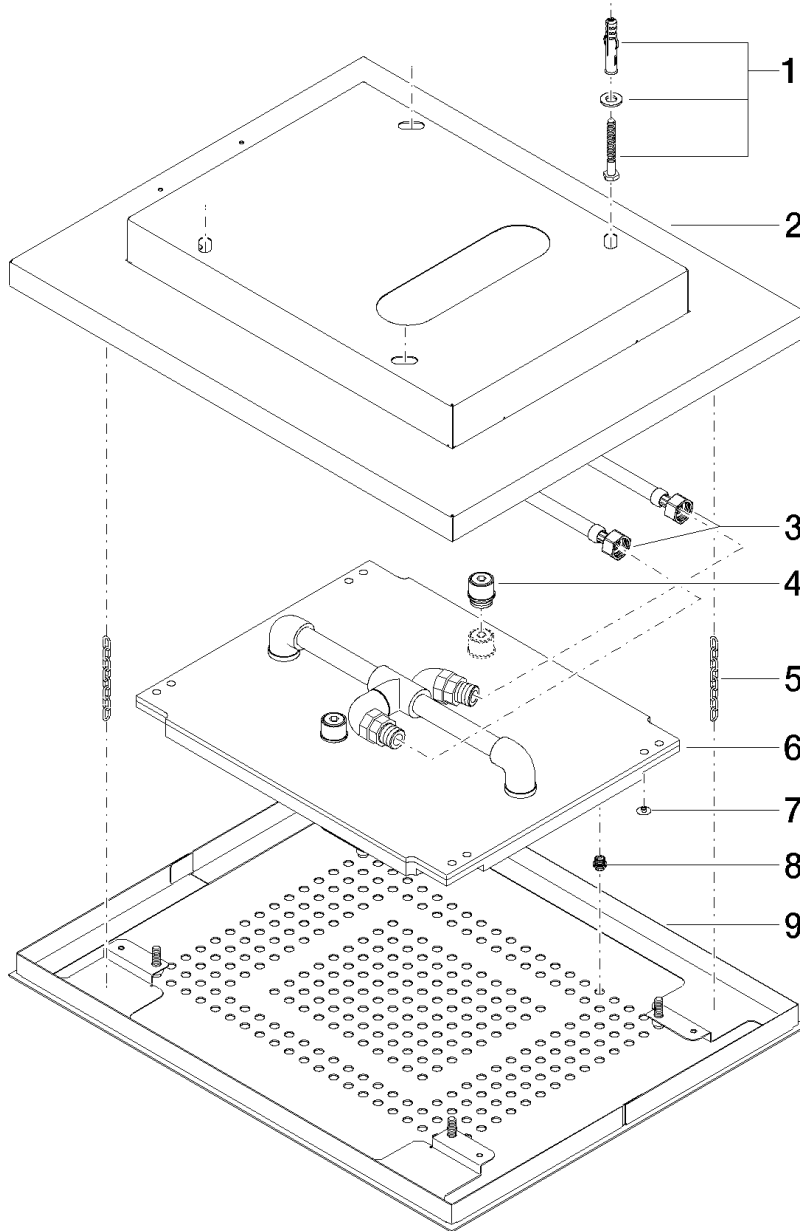

Product specifications

- 7 7/8" x 6 1/4" headshower, 99 jets
- 14 1/8 x 11" body shower, 142 jets
- 23 5/8 x 18 7/8" stainless steel cover plate
- 2x 1/2" flex lines
- 4x mounting pin
- Pre-assembled stainless steel casing
- Descaling system

Technical data

- Max Flow rate for each rain function: 2.5 gpm
- Minimum flow pressure: 29 Psi
- Max. flow pressure: 58 Psi
- Weight: 26 Lbs

Planning information

Plumbing

- Water softening device recommended
- For choosing the drainage, taking into consideration the output of items in the shower, the specific demand needs to be assessed.
- Supply line (hot/cold): 2 x 3/4"
- Order manual control unit using xTOOL separately.

Bath & Spa

41400979 BIG RAIN rain panel for installation in/under ceiling

Article number: 41400979

Surfaces

- polished stainless steel41400979-850010
- brushed stainless steel41400979-860010

Exploded assembly drawing

**Order quantity**

No.	Article number	Name	Installation quantity
1	0430350100090	fixing set	1
2	04170900100ff	casing	1
3	1250297090	hose	1
4	0424030270190	nipple	2
5	0421500040190	accessories	2
6	0412050040290	shower	1
7	09312003690	plug	1
8	0429030350090	insert	241
9	04110211302ff	cover	1