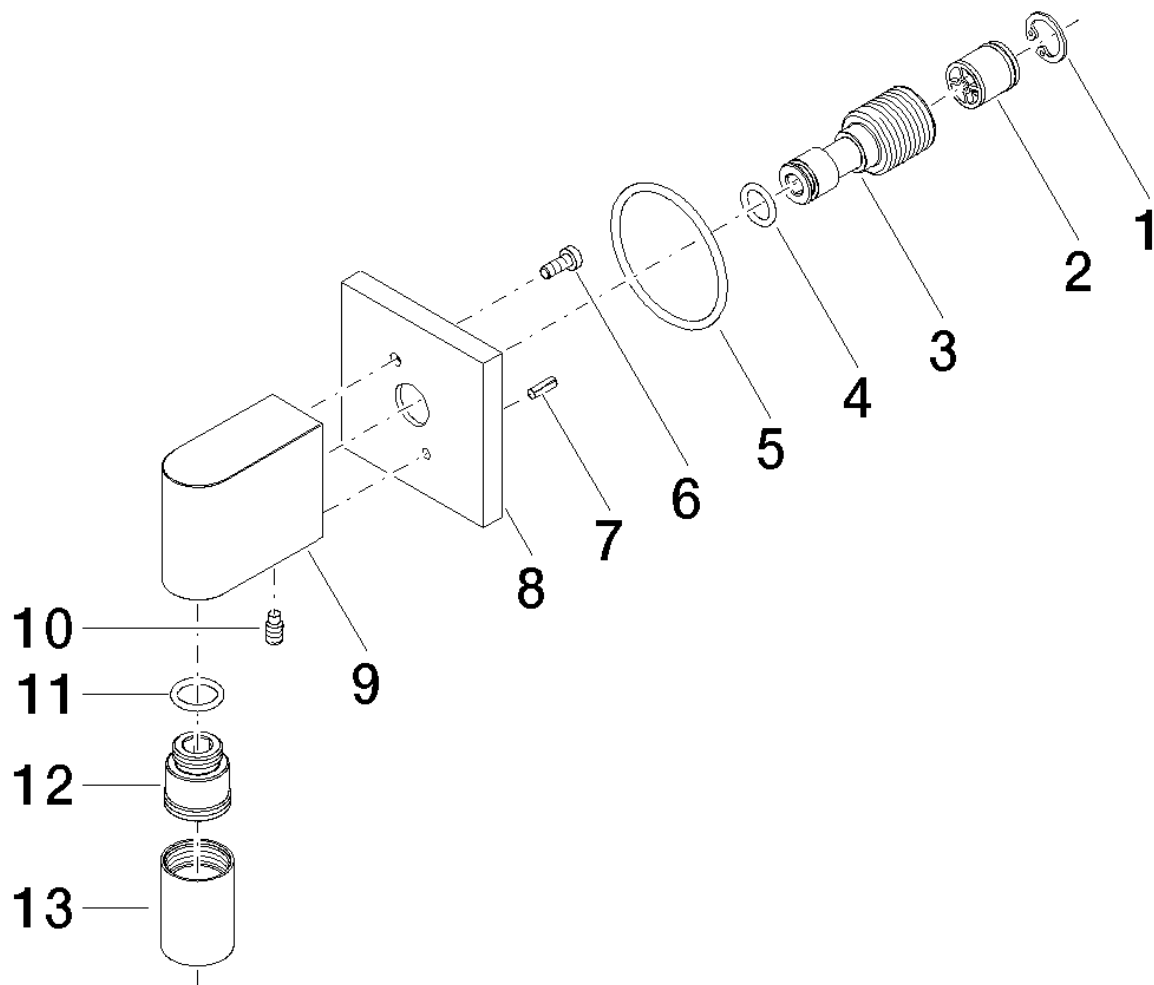

Bathtub - CYO

Wall elbow - Black matte

Article number: 28 450 980-33

Date of manufacture from 3/2/2021

Bathtub - CYO

Wall elbow - Black matte

Article number: 28 450 980-33

Date of manufacture from 3/2/2021

## Spare parts list

Position	Number of units	Item Number	Spare part	Lead time
1	1	09 16 01 014 90	ring	2
2	1	09 23 01 141 90	back-flow preventer	2
3	1	09 24 03 116 20 90	nipple	2
4	1	09 14 10 008 90	seal	2
5	1	09 14 10 142 90	seal	2
6	1	09 30 30 054 90	screw	2
7	1	09 31 11 026 90	pin	2
8	1	09 27 82 006-33	rosette	30
9	1	09 11 03 046-33	connection	30
10	1	09 31 11 005 90	pin	2
11	1	09 14 10 077 90	seal	2
12	1	09 24 03 107 20 90	nipple	2
13	1	09 21 02 069-33	cover	30