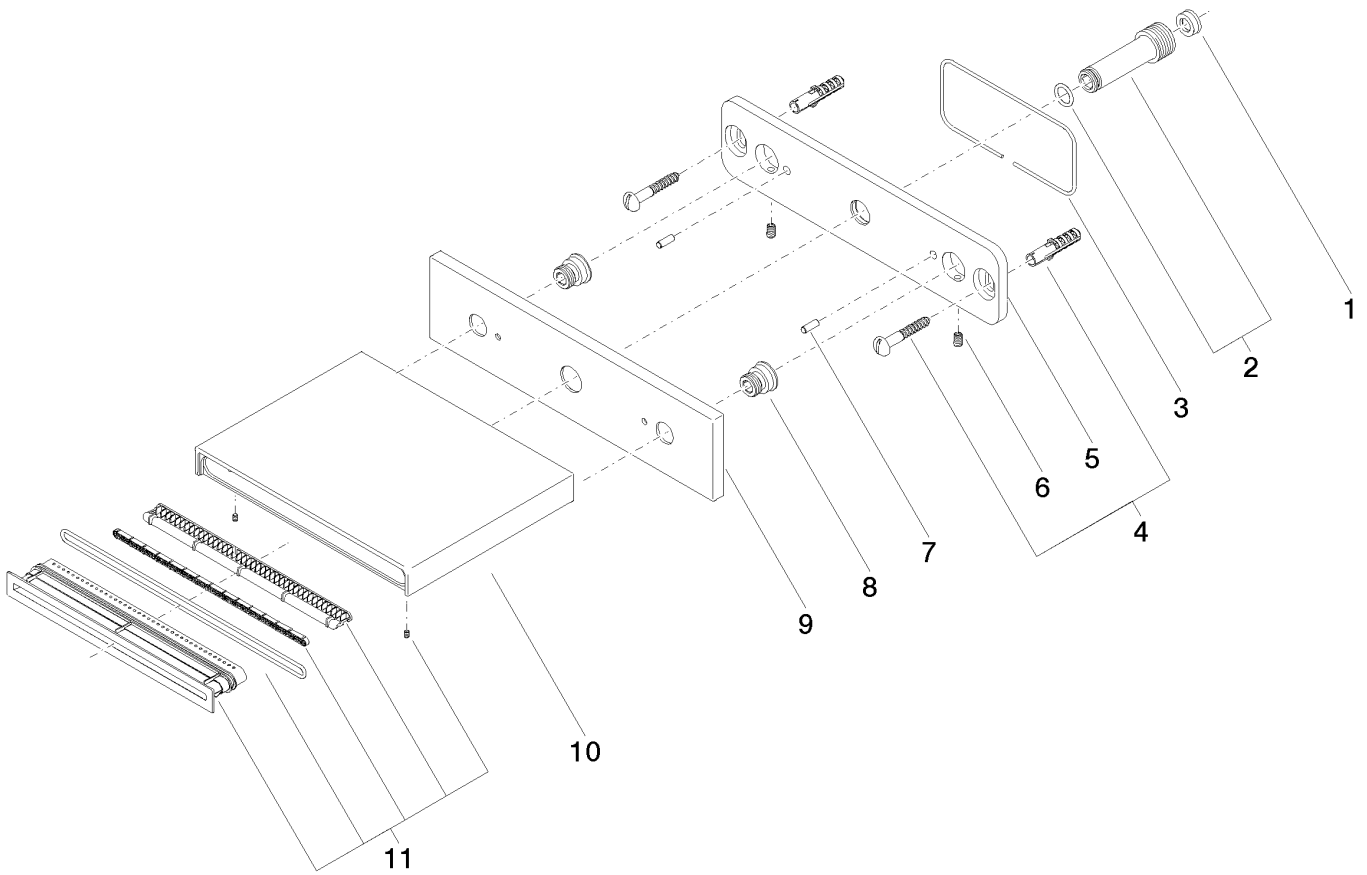

Bath - CYO

WATER SHEET Cascade spout for wall mounting - matt black

Article number: 13 415 979-33

Bath - CYO

WATER SHEET Cascade spout for wall mounting - matt black

Article number: 13 415 979-33

Spare parts list

Position	Quantity used	Item Number	Spare part	Delivery time
1	1	09 23 01 057 90	flow reducer	2
2	1	90 24 03 213 00 90	connection	2
3	1	09 14 03 134 90	seal	2
4	1	04 30 31 024 01 90	fixing set	2
5	1	09 17 97 059 90	holder	2
6	2	09 31 11 036 90	pin	2
7	2	09 31 11 040 90	pin	2
8	2	09 24 03 214 90	nipple	2
9	1	09 27 78 031-33	rosette	30
10	1	09 11 78 003 20-33	spout	30
11	1	90 29 03 059 00 90	insert	2