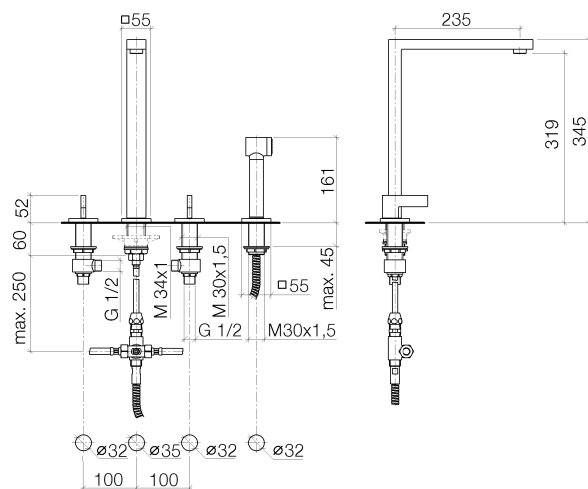

Product specifications

- Automatic diverter
 - 68 7/8" metal shower hose with rotating hose connector
 - Hand spray with descaling system designed to be combined with fittings of the MARO and LOT series
- Internal backflow preventer.

Surfaces

- chrome 27714970-000010
- matt platinum 27714970-060010

Exploded assembly drawing

Order quantity

No.	Article number	Name	Installation quantity
1	0424020461090	pipe	1
2	04233004000ff	threaded connector	1
3	0924031681090	nipple	1
4	09142000290	seal	1
5	0417090461090	diverter	1
6	0924041121090	nipple	1
7	09141003390	seal	1
8	0421100311090	diverter	1
9	0421020060092	cap	1
10	09230103990	insert	2
11	0424032410090	nipple	1
12	09142002690	seal	1
13	0423100324690	fixing set	1
14	093001090-07	sleeve	1
15	092778011ff	rosette	1
16	09184008590	sleeve	1
17	04300206200ff	hose	1
18	04121109310ff	shower	1