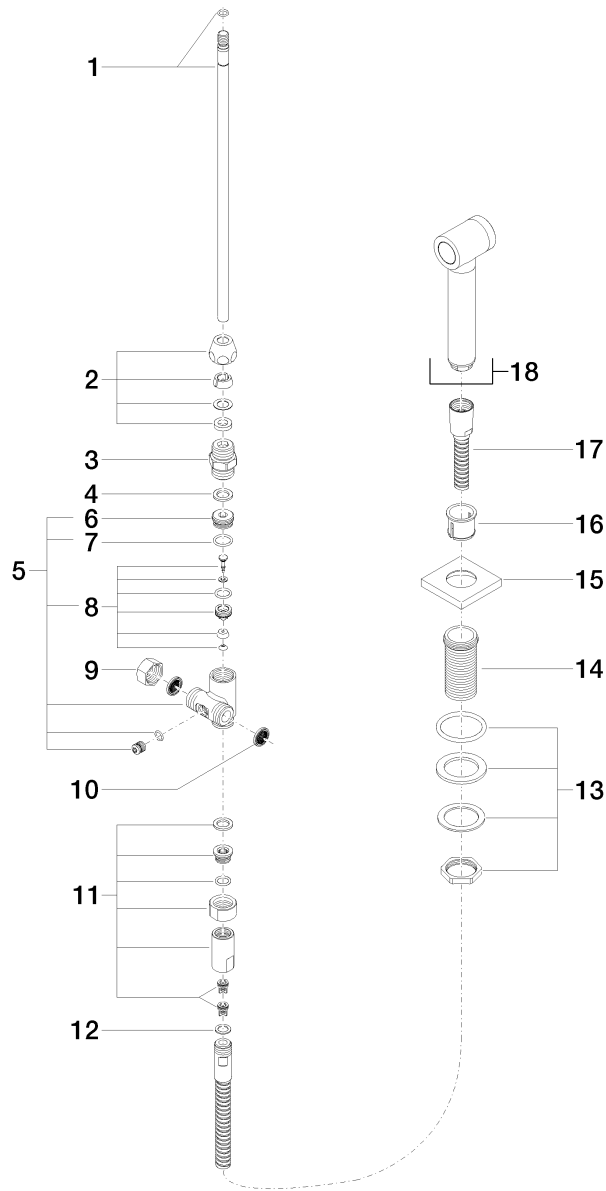

Product specifications

- Automatic diverter
 - 68 7/8" metal shower hose with rotating hose connector
 - Hand spray with descaling system designed to be combined with fittings of the MARO and LOT series
- Internal backflow preventer.

Surfaces

- chrome 27714970-000010
- matt platinum 27714970-060010

Exploded assembly drawing

Order quantity

No.	Article number	Name	Installation quantity
1	0424020461090	pipe	1
2	04233004000ff	threaded connector	1
3	0924031681090	nipple	1
4	09142000290	seal	1
5	0417090461090	diverter	1
6	0924041121090	nipple	1
7	09141003390	seal	1
8	0421100311090	diverter	1
9	0421020060092	cap	1
10	09230103990	insert	2
11	0424032410090	nipple	1
12	09142002690	seal	1
13	0423100324690	fixing set	1
14	093001090-07	sleeve	1
15	092778011ff	rosette	1
16	09184008590	sleeve	1
17	04300206200ff	hose	1
18	04121109310ff	shower	1