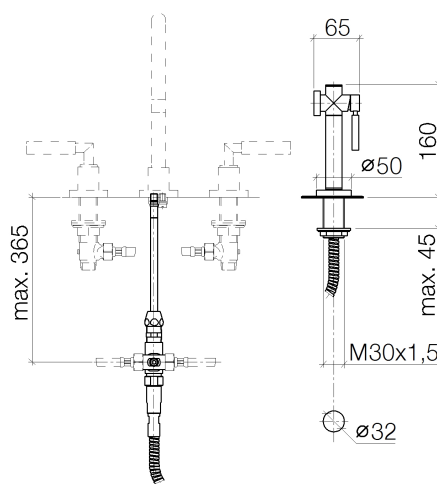

### Product specifications

- Automatic diverter
  - shower hose
  - Hand spray with descaling system
- designed to be combined with fittings of the TARA CLASSIC and TARA series

**Exploded assembly drawing**

**Order quantity**

<b>No.</b>	<b>Article number</b>	<b>Name</b>	<b>Installation quantity</b>
1	0424020461090	pipe	1
2	04233004000ff	threaded connector	1
3	0924031681090	nipple	1
4	09142000290	seal	1
5	0417090461090	diverter	1
6	0924041121090	nipple	1
7	09141003390	seal	1
8	0421100311090	diverter	1
9	0421020060092	cap	1
10	09230103990	insert	2
11	0424032410090	nipple	1
12	09142001990	seal	1
13	0430110386690	fixing set	1
14	093001085ff	rosette	1
15	09184008590	sleeve	1
16	04300206200ff	hose	1
17	04121109611ff	shower	1