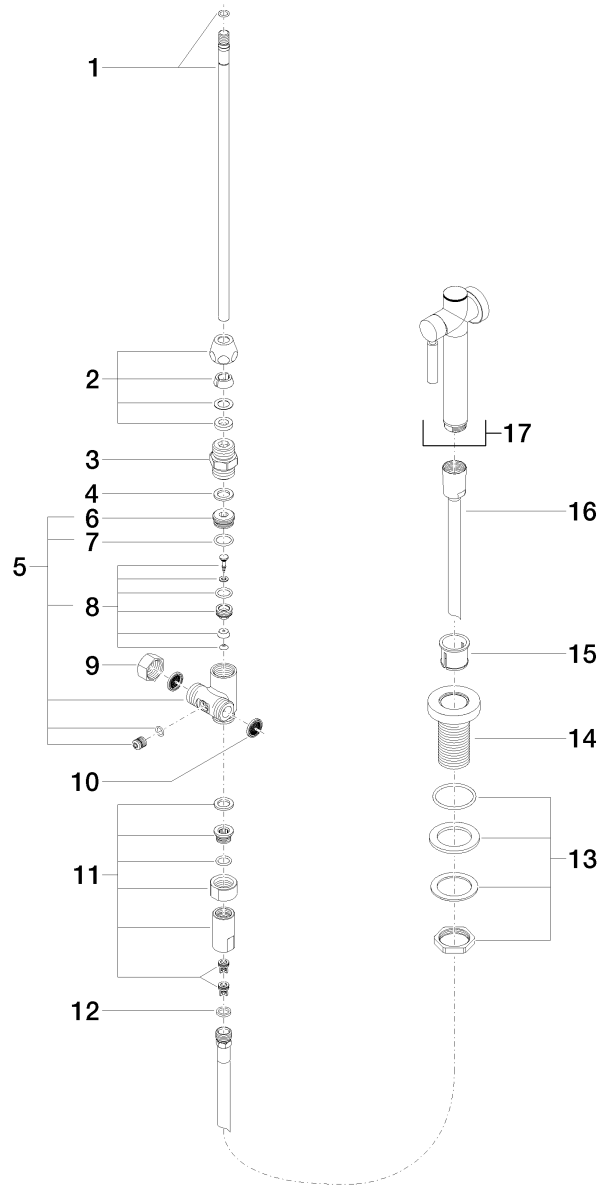

### Product specifications

- Automatic diverter
  - shower hose
  - Hand spray with descaling system
- designed to be combined with fittings of the TARA CLASSIC and TARA series

### Surfaces

- |                 |                 |
|-----------------|-----------------|
| • chrome        | 27718970-000010 |
| • matt platinum | 27718970-060010 |
| • platinum      | 27718970-080010 |
| • cyprum        | 27718970-490010 |

**Exploded assembly drawing**

**Order quantity**

<b>No.</b>	<b>Article number</b>	<b>Name</b>	<b>Installation quantity</b>
1	0424020461090	pipe	1
2	04233004000ff	threaded connector	1
3	0924031681090	nipple	1
4	09142000290	seal	1
5	0417090461090	diverter	1
6	0924041121090	nipple	1
7	09141003390	seal	1
8	0421100311090	diverter	1
9	0421020060092	cap	1
10	09230103990	insert	2
11	0424032410090	nipple	1
12	09142001990	seal	1
13	0430110386690	fixing set	1
14	093001085ff	rosette	1
15	09184008590	sleeve	1
16	04300206200ff	hose	1
17	04121109611ff	shower	1