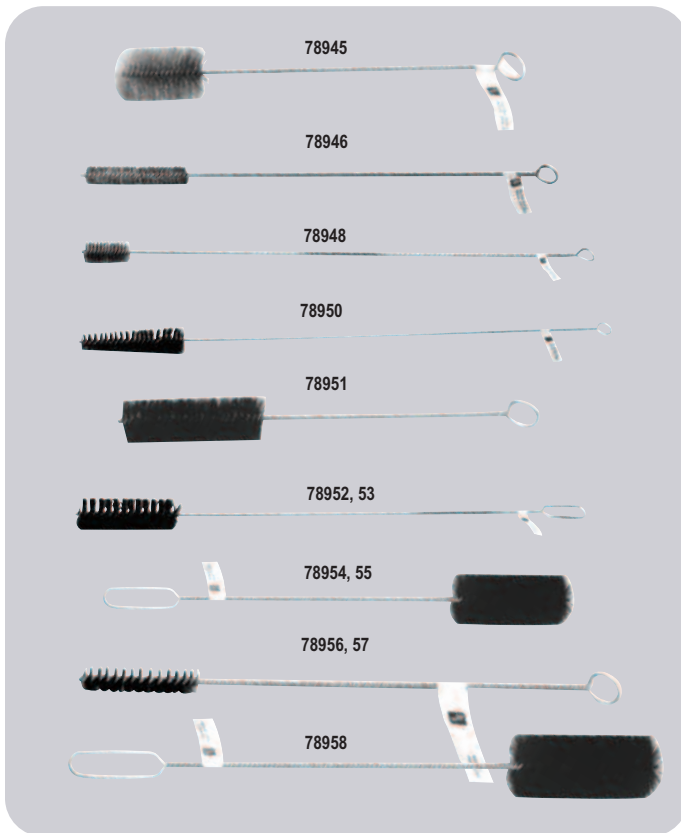

Flue And Boiler Brushes

MARS NO.	DESCRIPTION	MARS PACK
78945	1-1/2" x 1-1/8", 30" OAL, Specialty Boiler Brushes - WEIL MCLAIN	6
78946	1/2" x 1", 27" OAL, Flat, Specialty Boiler Brushes - COLUMBIA	6
78947	2-1/4", 20" OAL, Tapered, Specialty Boiler Brushes - SLANT FIN	6
78948	1-1/2" x 1-1/8" x 36" OAL, HD, Gold Series Original, Specialty Boiler Brushes - WEIL MCLAIN	6
78949	1/2" - 1" Taper, 30" OAL, Horsehair, Specialty Boiler Brushes - TAPERED	6
78950	1-7/8" - 1-1/8" Taper, 42" OAL, Horsehair, Specialty Boiler Brushes - TAPERED	6
78951	1" Dia., 16" OAL, Horsehair Brushes for Boilers Burners, Radiators, Flues, Vents and Nozzles	6
78952	2" Dia., 27" OAL, Horsehair Brushes for Boilers Burners, Radiators, Flues, Vents and Nozzles	6
78953	3" Dia., 27" OAL, Tampico/Fiber Tube Brushes for Boilers Burners, Radiators, Flues, Vents and Nozzles	6
78954	2" Dia., 42" OAL, Horsehair Brushes for Boilers Burners, Radiators, Flues, Vents and Nozzles	6
78955	3" Dia., 42" OAL, Tampico/Fiber Tube Brushes for Boilers Burners, Radiators, Flues, Vents and Nozzles	6

These brushes have 3" brush lengths and 1/2" or 3/4" loop handles for easy hanging.

MARS NO.	DESCRIPTION	MARS PACK
78956	1/2" Dia., 18" OAL, Stainless Steel Fine-Wire Single Spiral Brushes for Small Boilers, Burners, Nozzles & Fans	12
78957	3/4" Dia., 24" OAL, Stainless Steel Fine-Wire Single Spiral Brushes for Small Boilers, Burners, Nozzles & Fans	12
78958	1-1/2" Dia., 42" OAL, Carbon Steel Fine-Wire Single Spiral Brushes for Small Boilers, Burners, Nozzles & Fans	6

Applicator Brushes, Natural Bristle

MARS NO.	DESCRIPTION	MARS PACK
78902	1 1/2" economy paint brush-wood handle	36
78903	2" economy paint brush-wood handle	24
78904	2 1/2" economy paint brush-wood handle	12
78905	3" economy paint brush-wood handle	12
78906	4" economy paint brush-wood handle	12