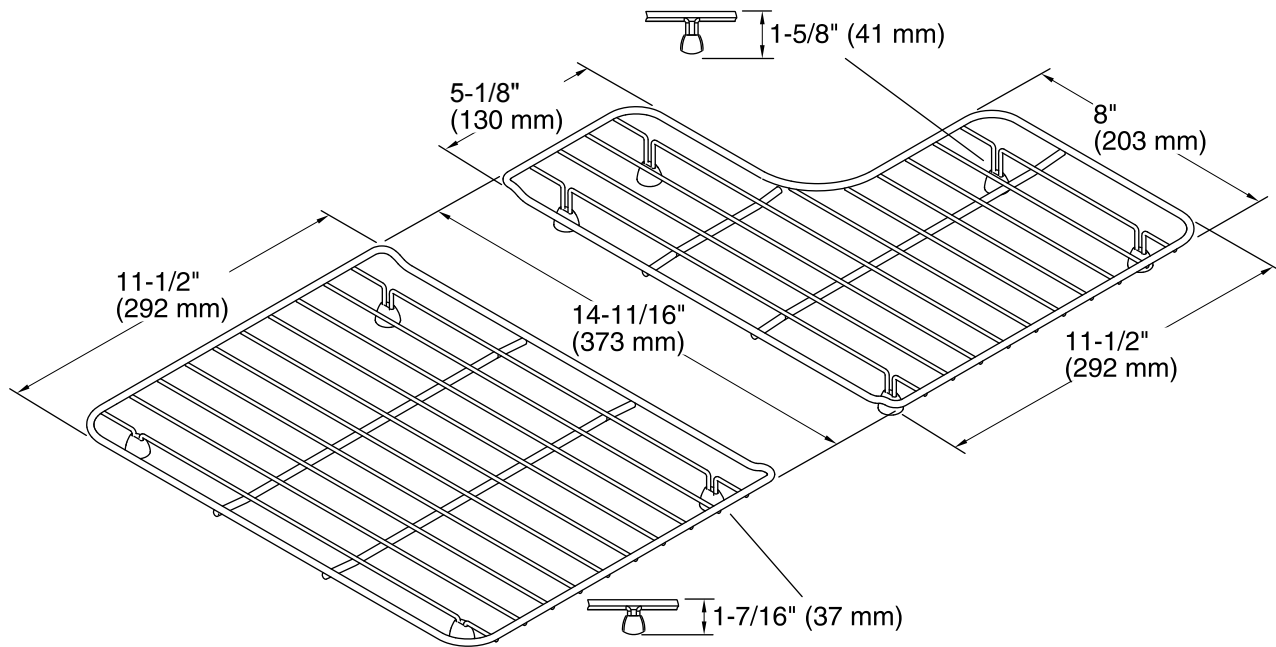

Features

- Fits in the bowl of the K-6486 and K-6487 Whitehaven kitchen sinks.
- Includes left and right racks.
- Durable, electro-polished stainless-steel construction.
- Helps protect sink surface from daily wear.
- Dishwasher safe.
- Rubber feet provide added protection.

	ST	Stainless Steel
--	----	-----------------

Technical Information

All product dimensions are nominal.