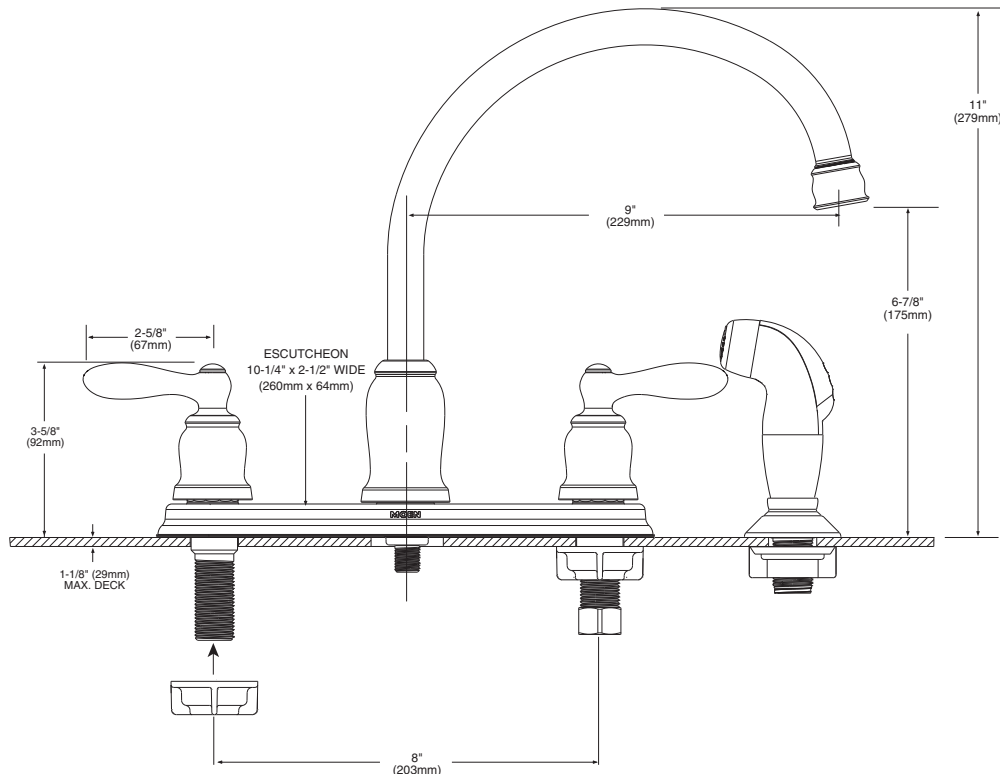

Buy it for looks. Buy it for life.®

Specifications

FAUCET DESCRIPTION

- Metal construction with various finishes identified by suffix
- 1/2" IPS connections will accept standard ball nose connection for 3/8" tubing
- Includes hose and Protégé side spray

CARTRIDGE

- 1224 cartridge design
- Nonmetallic and stainless steel material

STANDARDS

- Third party certified to ASME A112.18.1/CSA B-125.1 and all applicable requirements referenced therein including NSF 61/9
- Meets Georgia SB370 requirements
- Complies with California Proposition 65 and with the Federal Safe Drinking Water Act

Models: CA87888series
 CA87889 (without side spray)

NOTE: This faucet is designed to be installed through 4 holes 1" Min. Dia.

CRITICAL DIMENSIONS

(DO NOT SCALE)