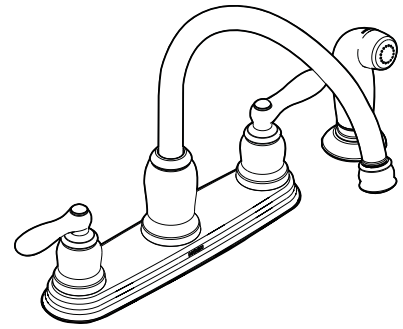

Buy it for looks. Buy it for life.®

Specifications

FAUCET DESCRIPTION

- Metal construction with various finishes identified by suffix
- 1/2" IPS connections will accept standard ball nose connection for 3/8" tubing
- Includes hose and Protégé side spray

CARTRIDGE

- 1224 cartridge design
- Nonmetallic and stainless steel material

STANDARDS

- Third party certified to ASME A112.18.1/CSA B-125.1 and all applicable requirements referenced therein including NSF 61/9
- Meets Georgia SB370 requirements
- Complies with California Proposition 65 and with the Federal Safe Drinking Water Act

- **ADA**  for lever handle

WARRANTY

- Lifetime limited warranty against leaks, drips and finish defects to the original consumer purchaser
- 5 year warranty if used in commercial installations

Caldwell™
Two-Handle High Arc Spout Lever Style
Kitchen Faucet with Protégé Side Spray

Models: CA87888series
 CA87889 (without side spray)

NOTE: This faucet is designed to be installed through 4 holes 1" Min. Dia.

CRITICAL DIMENSIONS

(DO NOT SCALE)