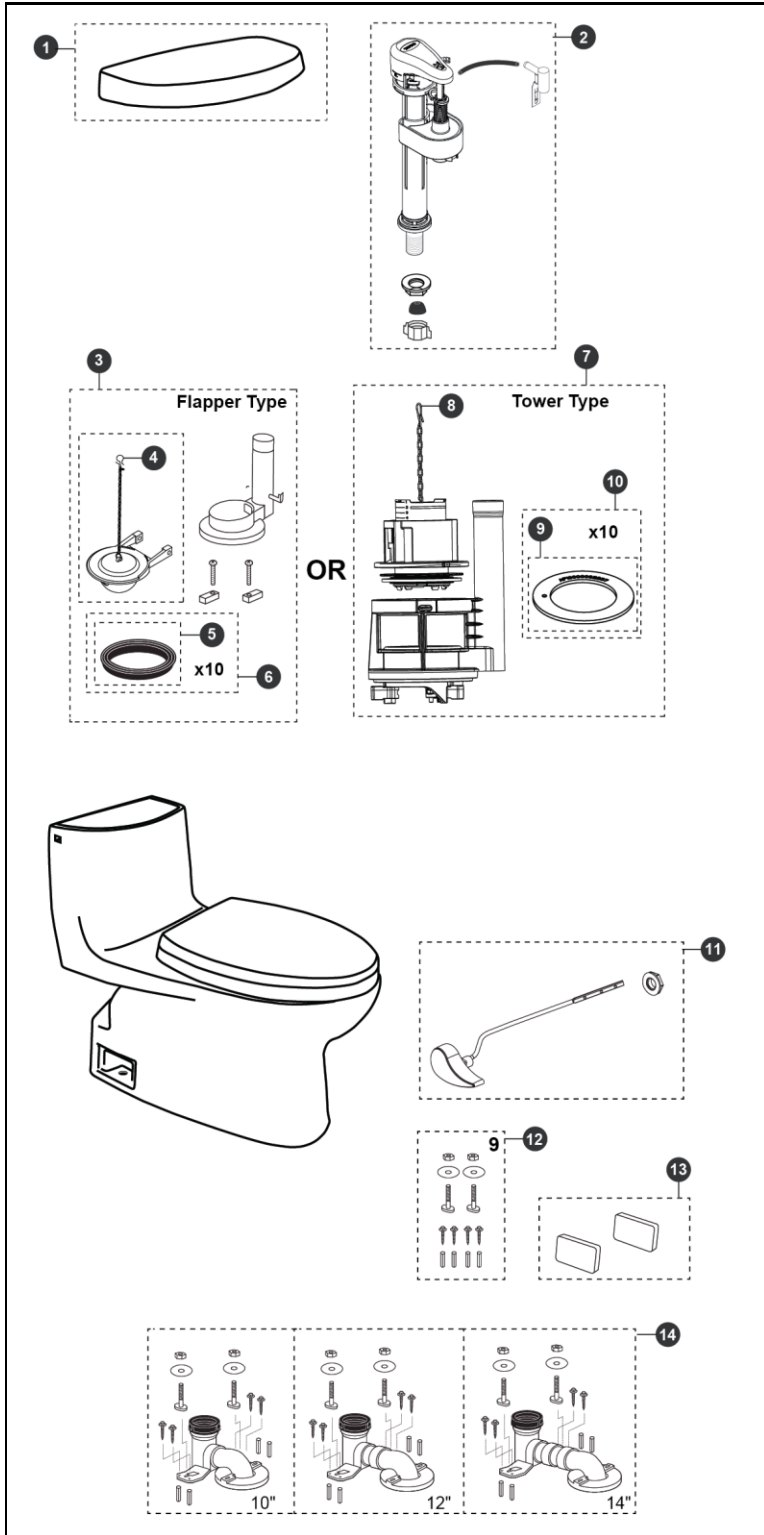

MS614114CEF & MS614114CEFG

MS614114CEF MS614114CEFG
 CST614CEF CST614CEFG
 CST614CEFT CST614CEFGT

Carlyle® II 1.28 Gpf Toilet, Elongated, Tornado Flush™, UniFit Rough-In, Universal Height, (including CeFIONtect™)

Item	Part	Description
1	TCU604CRE#01	Tank Lid - Cotton
	TCU604CRE#03	Tank Lid - Bone
	TCU604CRE#11	Tank Lid - Colonial White
	TCU604CRE#12	Tank Lid - Sedona Beige
	TCU604CRE#51	Tank Lid - Ebony
2	TSU51A	Fill Valve
3	THU013P	Flush Valve
4	THU331S	Flapper w/ Chain
5	9BU002E	Flush Valve Gasket (1 piece)
6	THU097	Flush Valve Gasket (10 pieces)
7	THU451.10A-A	Drain Valve
8	THU440-A	Flush Tower
9	THU407	Seal Gasket (1 piece)
10	THU370	Seal Gasket (10 pieces)
11	THU004#03	Trip Lever - Bone
	THU004#11	Trip Lever - Colonial White
	THU004#12	Trip Lever - Sedona Beige
	THU004#51	Trip Lever - Ebony
	THU004#CP	Trip Lever - Chrome Plated
	THU004#BN	Trip Lever - Brushed Nickel
	THU004#PN	Trip Lever - Polished Nickel
12	THU020	UniFit Mounting Set
13	TCU884CV#01	Side Plates w/ Velcro Tape - Cotton
	TCU884CV#03	Side Plates w/ Velcro Tape - Bone
	TCU884CV#11	Side Plates w/ Velcro Tape - Colonial White
	TCU884CV#12	Side Plates w/ Velcro Tape - Sedona Beige
	TCU884CV#51	Side Plates w/ Velcro Tape - Ebony
14	TSU01W.10R	UniFit - 10" Rough-In
	TSU01W.12R	UniFit - 12" Rough-In
	TSU01W.14R	UniFit - 14" Rough-In

Note:

Product Number Explanations

One-Piece Toilet

(MS) Toilet & Seat Combination
 (614) Toilet Model
 (114) Seat Model
 (C) Tornado Flush™
 (E) 1.28gpf / 4.8 Lpf
 (F) Universal Height
 (G) CeFIONtect™
 (T) Drain Valve Tower