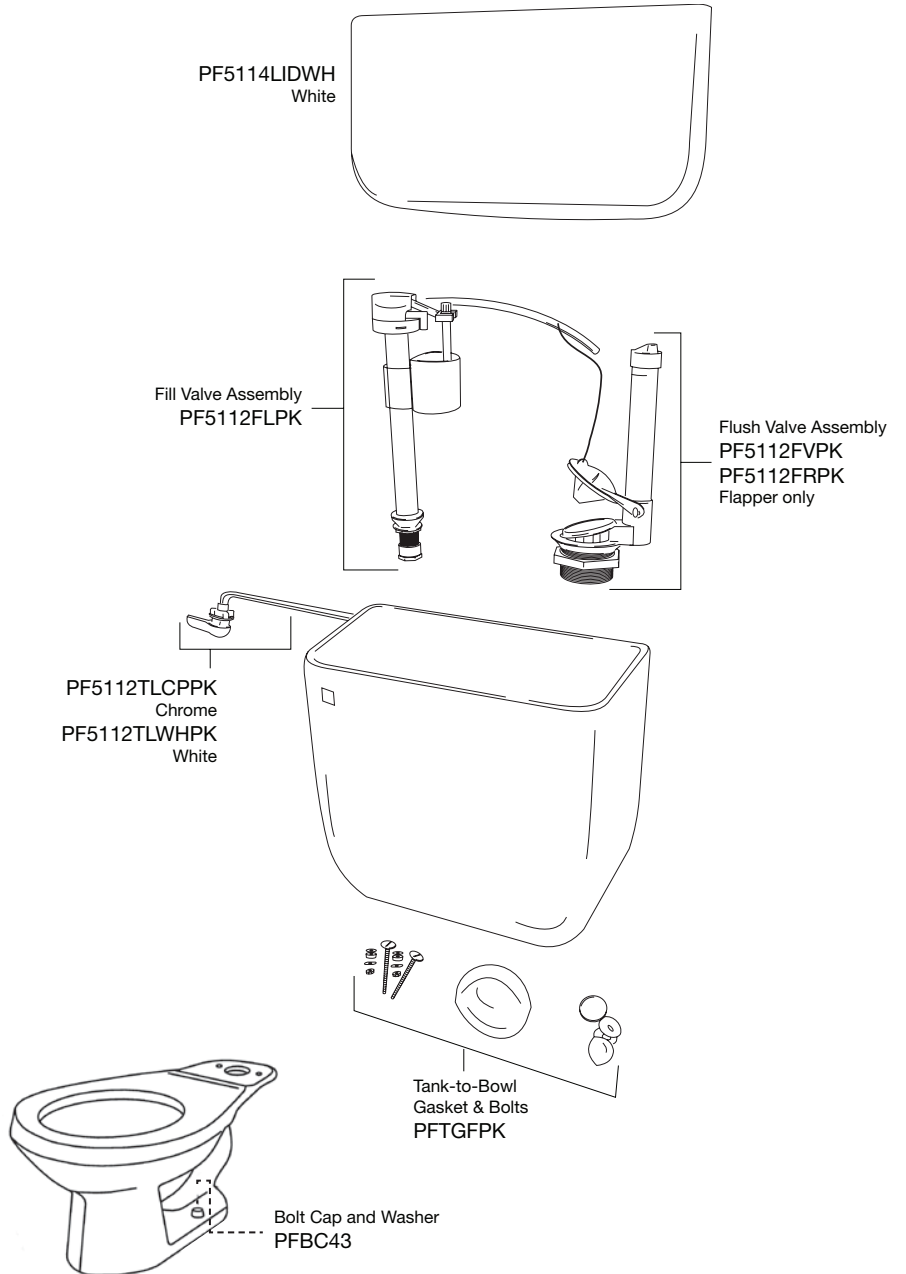

PF5114WH

PF5114WH

Shown with PF1401TWH elongated bowl

Warranty and Codes

This product comes complete with installation, operating, care and maintenance instructions. All PROFLO fixtures carry a 1- year limited warranty. This product meets ANSI: A112.18.1M.