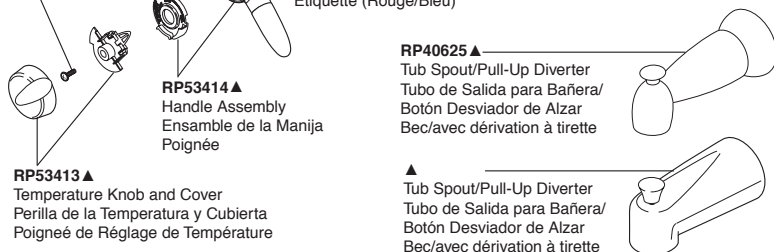

T17082, T17085, T17282, T17285, T17285-H2O, T17482, T17485 & T17485-H2O Models / Modelos / Modèles