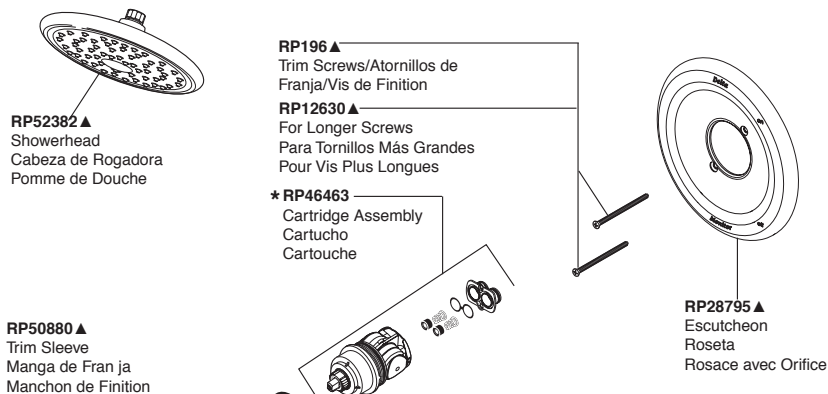

T17082, T17085, T17282, T17285, T17285-H2O, T17482, T17485 & T17485-H2O Models / Modelos / Modèles