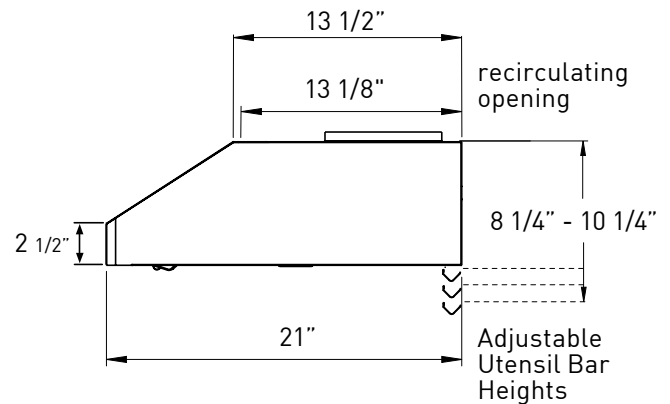

A discreet, European-style, professional-looking range hood, Gust adds fashion to under-cabinet installations. With its mechanical controls neatly tucked away below the canopy, Gust provides the subtlety its owners re-

quire. Its perfectly curved corners and understated top-mounted return-air louver offer further evidence that Gust spares nothing when it comes to quality construction. Available with optional recirculating kit and baffle filters.

ZEPHYR

ZEPHYRONLINE.COM

SIDE

BACK