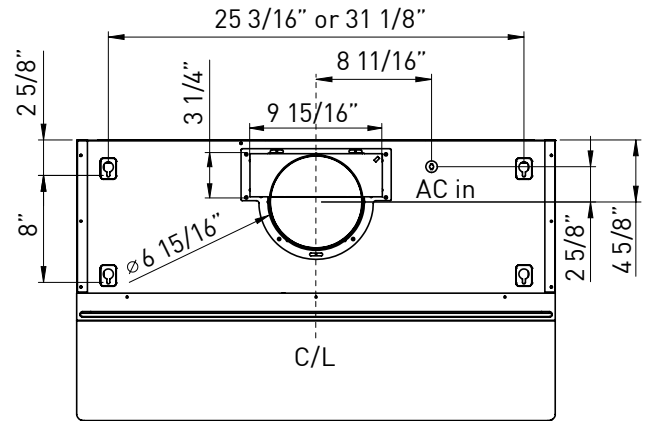

A discreet, European-style, professional-looking range hood, Gust adds fashion to under-cabinet installations. With its mechanical controls neatly tucked away below the canopy, Gust provides the subtlety its owners re-

quire. Its perfectly curved corners and understated top-mounted return-air louver offer further evidence that Gust spares nothing when it comes to quality construction. Available with optional recirculating kit and baffle filters.

ZEPHYR

ZEPHYRONLINE.COM

TOP