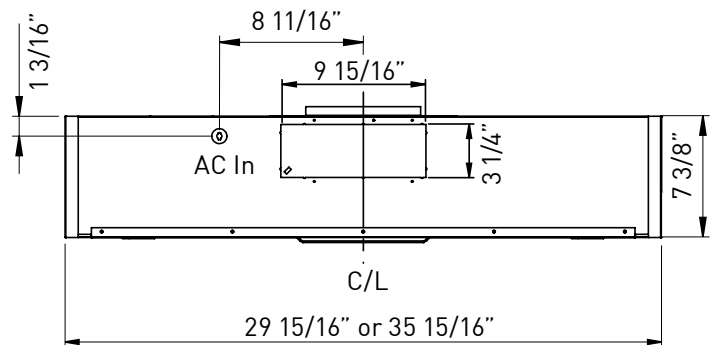

A discreet, European-style, professional-looking range hood, Gust adds fashion to under-cabinet installations. With its mechanical controls neatly tucked away below the canopy, Gust provides the subtlety its owners re-

quire. Its perfectly curved corners and understated top-mounted return-air louver offer further evidence that Gust spares nothing when it comes to quality construction. Available with optional recirculating kit and baffle filters.

ZEPHYR

ZEPHYRONLINE.COM

BACK