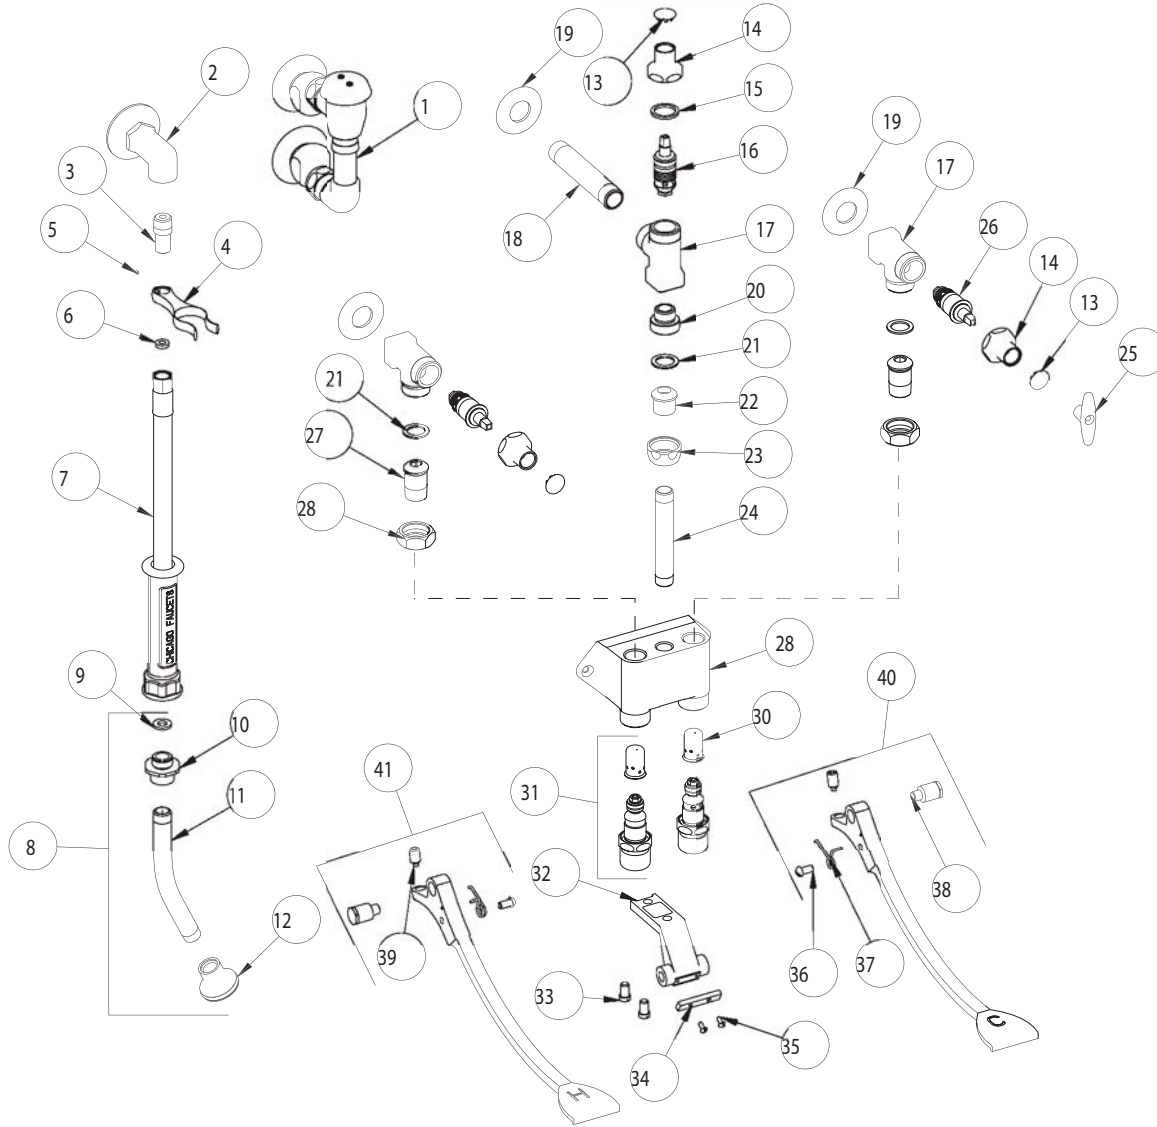

PARTS LIST

BY:

SID

FINISH:

AS SPECIFIED

CHK'D:

DATE:

03-18-02

910-G777-19K

ITEM NO.	PART NO.	DESCRIPTION	ITEM NO.	PART NO.	DESCRIPTION
1	892-G	FOR PARTS SEE 892-G	22	632-003	UNION TAILPIECE
2	777-033	ANGLE SHANK ASSEMBLY	23	1100-208	SPOUT NUT
3	777-031	HOSE ADAPTER	24	906-002	NIPPLE
4	777-028	FORK	25	293-006	TEE HANDLE
5	777-013	SET SCREW	26	217XTLH	SLO-COMPRESSION UNIT (LH)
6	739-051	GASKET	27	625-050	TAILPIECE
7	739-053K	HOSE AND HANDLE ASSEMBLY	28	625-045	NUT
8	777-019K	SPRAY NOZZLE	29	-----	BODY NOT SOLD SEPARATELY
9	919-143	GASKET	30	333-075	DASHPOT
10	777-025	ADAPTER	31	625X	FOR PARTS SEE 625X
11	126-103	TUBE SPOUT	32	834-013	PEDAL BRACKET
12	224-012K	SPRAY ASSEMBLY	33	625-006	SCREW
13	1-144	BUTTON	34	834-012	PEDAL STOP
14	1-246	LOOSE KEY CAP	35	76-008	SCREW
15	1-043	GASKET	36	173-032	SCREW
16	217-XMVCLH	LH SLO-COMP. METAL VOLUME CONTROL	37	834-011	RH PEDAL SPRING
17	-----	VALVE BODY (NOT SOLD SEPARATELY)	38	625-061	BOLT
18	528-020	NIPPLE	39	745-025	SCREW
19	417-019	FLANGE	40	834-107K	COLD PEDAL ASSEMBLY
20	910-001	ADAPTER	41	834-007K	HOT PEDAL ASSEMBLY
21	698-002	GASKET			