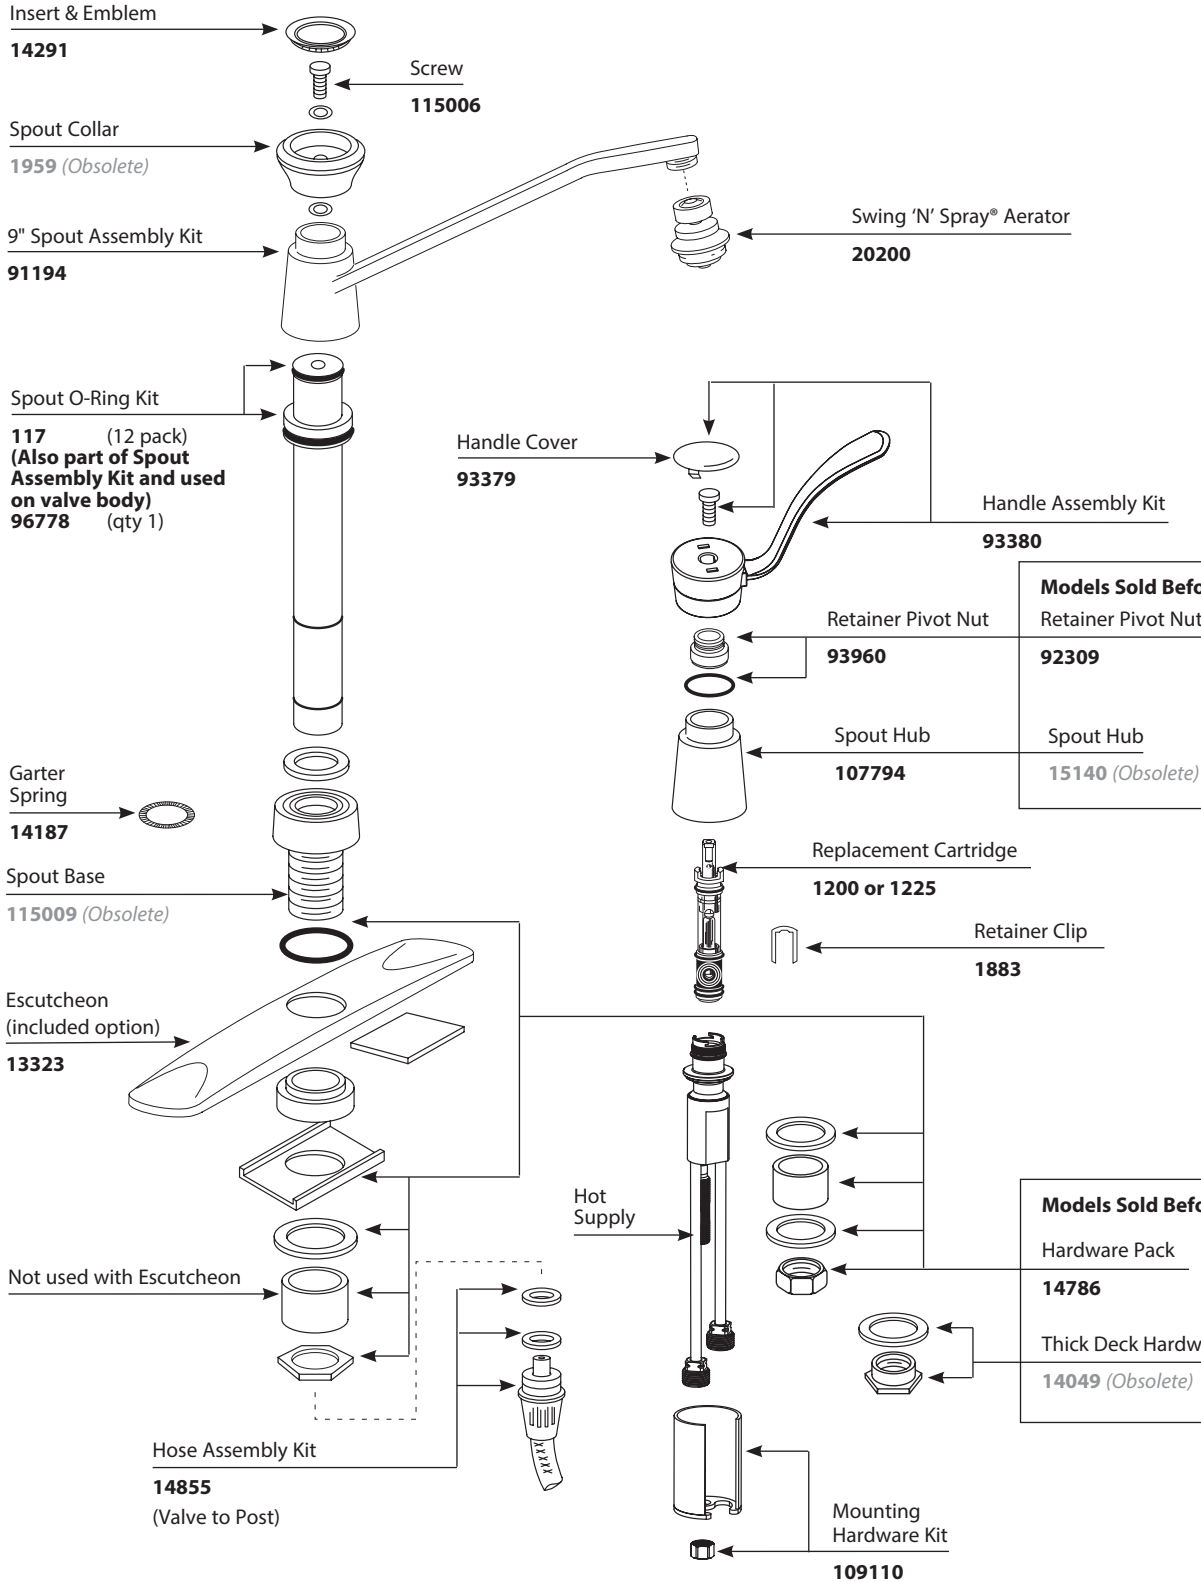

Buy it for looks. Buy it for life.®

■ Order by Part Number

There is more than 1 version of this model.
Page down to identify the version you have.

Illustrated Parts

Single-Handle Kitchen Faucet		
MODEL	HANDLE	FINISH
8746	Lever	Chrome

Buy it for looks. Buy it for life.®

■ Order by Part Number

Illustrated Parts

Single-Handle Kitchen Faucet		
MODEL	HANDLE	FINISH
8746	Lever	Chrome