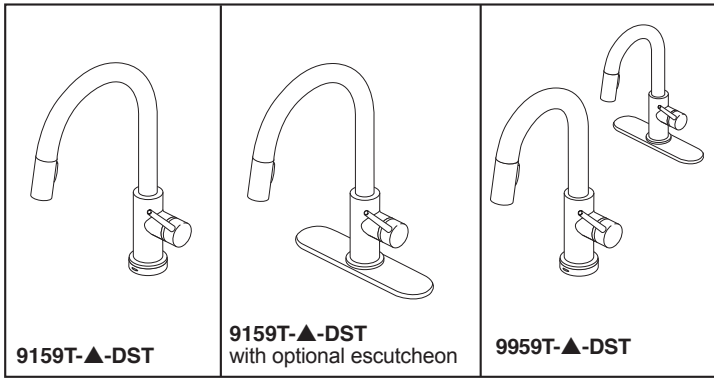

see what Delta can do^{SM}

KITCHEN FAUCETS

- Trinsic® Collection
- Single Handle Pull-Down

FEATURES:

- Touch₂O® Technology
- DIAMOND Seal® Technology
- MagnaTite® Magnetic Docking
- Touch-Clean® Sprayhead

STANDARD SPECIFICATIONS:

- Maximum 1.8 gpm @ 60 psi, 6.8 L/min @ 414 kPa
- One or three hole mount (escutcheon optional, not included)
- Diamond coated ceramic cartridge
- 3/8" O.D. straight, staggered PEX supply lines
- Spout rotates 360°
- Red/Blue indicator markings
- Two-function wand; Aerated stream or spray
- Dual integral check valves in sprayer
- Quick Snap® connect hoses
- LED indicator light signals on-off, water temperature and when batteries run low
- Uses 6 AA (included) or 6 C (optional) batteries

WARRANTY

- Parts and Finish - Lifetime limited warranty; or for commercial purchasers, 10 years for multi-family residential (apartments and condominiums) and 5 years for all other commercial uses, in each case from the date of purchase.
- Electronic Parts and Batteries (if applicable) - 5 years from the date of purchase; or for commercial purchasers, 1 year from the date of purchase. No warranty is provided on batteries.

COMPLIES WITH:

- ASME A112.18.1 / CSA B1 25.1
- ASME A112.18.6
- ♿ Indicates compliance to ICC/ANSI A1 17.1- Valve control only

Submitted Model No.: _____

Specific Features: _____