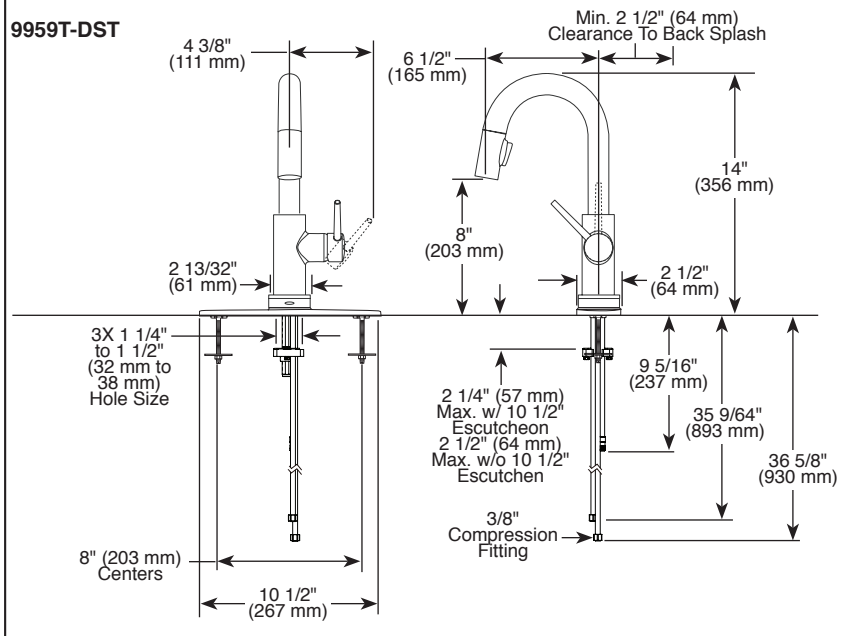

▲ Designate proper finish suffix

Delta reserves the right (1) to make changes in specifications and materials, and (2) to change or discontinue models, both without notice or obligation. Dimensions are for reference only. See current full-line price book or www.deltafaucet.com for finish options and product availability.

DSP-K-9159T-DST Rev. H

Delta Faucet Company

55 E. 111th Street, Indianapolis, IN 46280
350 South Edgeware Road, St. Thomas, ON N5P 4L1
© 2022 Delta Faucet Company