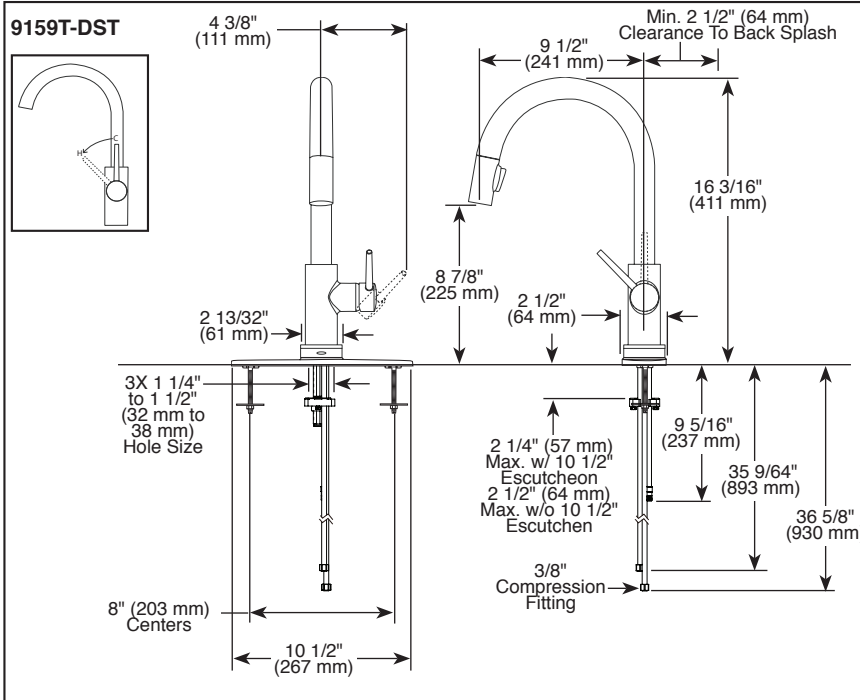

### STANDARD SPECIFICATIONS:

- Maximum 1.8 gpm @ 60 psi, 6.8 L/min @ 414 kPa
- One or three hole mount (escutcheon optional, not included)
- Diamond coated ceramic cartridge
- 3/8" O.D. straight, staggered PEX supply lines
- Spout rotates 360°
- Red/Blue indicator markings
- Two-function wand; Aerated stream or spray
- Dual integral check valves in sprayer
- Quick Snap<sup>®</sup> connect hoses
- LED indicator light signals on-off, water temperature and when batteries run low
- Uses 6 AA (included) or 6 C (optional) batteries

### COMPLIES WITH:

- ASME A112.18.1 / CSA B1 25.1
- ASME A112.18.6
- ♿ Indicates compliance to ICC/ANSI A1 17.1- Valve control only

Submitted Model No.: \_\_\_\_\_

Specific Features: \_\_\_\_\_

▲ Designate proper finish suffix