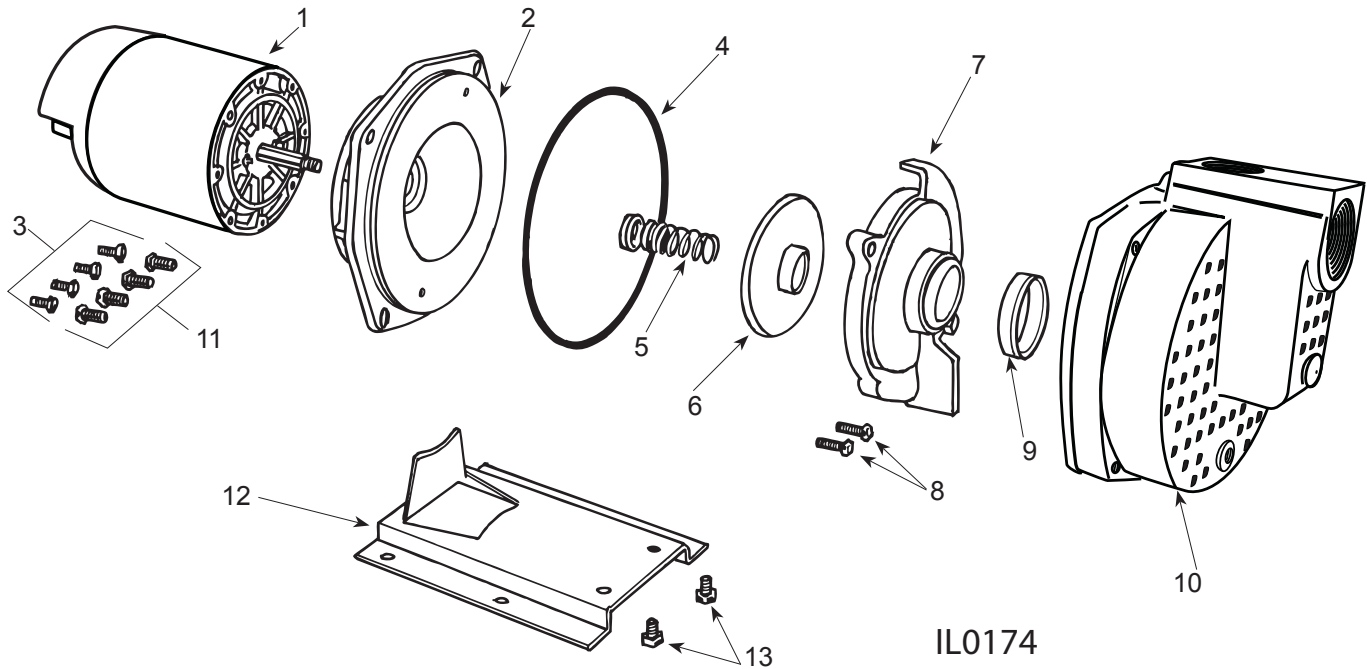

SELF-PRIMER PUMP REPAIR PARTS "SPJ" SERIES (For Pricing Refer To Repair Parts Price List)

		HORSEPOWER	3/4	1	1-1/2	2	3
ITEM	SINGLE PHASE	MODEL NO.			SPJ15P1		
			SPJ07P1	SPJ10P1	SPJ15B1	SPJ20B1	SPJ30B1
	THREE PHASE		SPJ07P3	SPJ10P3	SPJ15B3	SPJ20B3	SPJ30B3
	DESCRIPTION	PART NO.	QTY				
1	Motor, Nema J - 1 PH		98J107	98J110	98J115	98J120	98J630
1	Motor, Nema J - 3 PH		98J307	98J310	98J315	98J320	023251
‡	Motor Cover w/Screws	021301R	1	1	1	1	1
‡	Screws, Cover	021302					
‡	Slinger, Washer	126905	1	1	1	1	1
2	Mounting Ring	133904	1	1	1	1	1
3	Hex Hd. Cap Screws 3/8 x 3/4"	*	4	4	4	4	4
4	Ring, Square Cut	133261	1	1	1	1	1
5	Seal, Rotary w/Spring	131100	1	1	1	1	1
6	Impeller, Plastic "P" Models		133646	135620	134138	—	—
6	Impeller, Brass "B" Models		—	—	133253	133255	138056
7	Diffuser w/ Insert	136469†	1	1	1	1	1
8	Hex Hd. Cap Screws 1/4 x 1"	*	2	2	2	2	2
9	Rubber Diffuser	133260	1	1	1	1	1
10	Pump Body	133362	1	1	1	1	1
11	Hex Hd. Cap Screws 7/16 x 1"	*	4	4	4	4	4
12	Base	134217	1	1	1	1	1
13	Hex Hd. Cap Screws 3/8 x 1/2"	*	2	2	2	2	1

(*) Standard hardware item
(‡) Not shown
(†) Diffuser w/ 134240 Insert