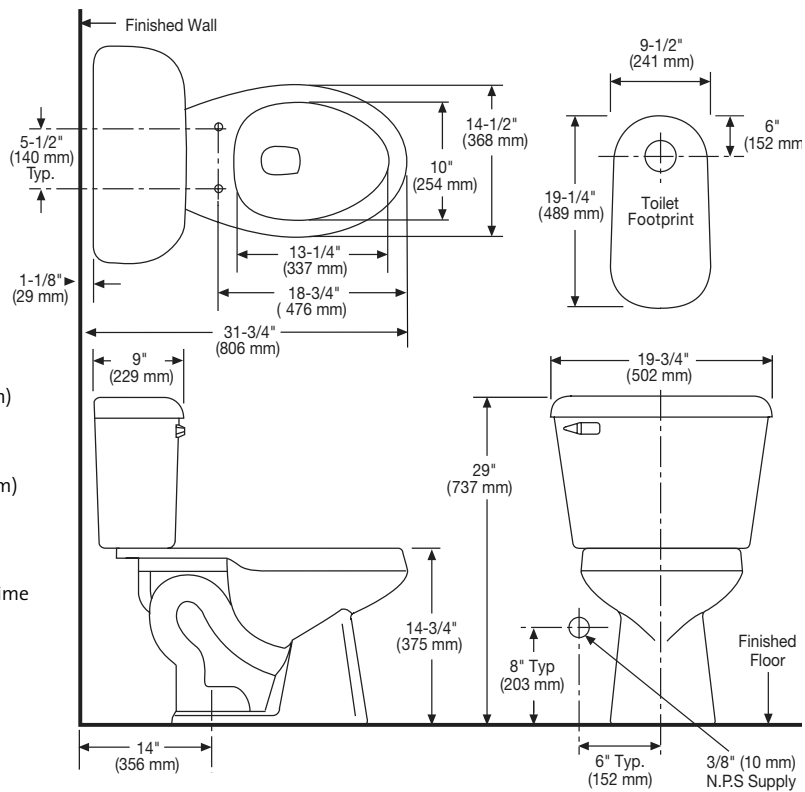

Elongated Front

Model 135-125
Shown with SB1200
Primo™ toilet seat

Model No.	Description	Approx. Wt.
135-125	Elongated front, (1.6 gpf/6.0 lpf) two-piece toilet. 14" rough-in. Includes tank trim and chrome plated plastic trip lever. Less toilet seat and supply. Specify color.	78 lbs. (35.1 kg)
135	Elongated front, toilet bowl only. 12" rough-in. Less toilet seat. Specify color.	47 lbs. (21.1 kg)
125	Tank and cover only, with left hand, chrome plated, plastic trip lever. 14" rough-in. Less supply. Specify color.	33 lbs. (15 kg)
SB400	Elongated, SmartClose™ toilet seat.	5.5 lbs. (2 kg)
SB1200	Elongated, Primo™ toilet seat.	5.5 lbs. (2 kg)

135-125

Alto™

Elongated Front, Vitreous China, Two-Piece Toilet

Features & Upgrades

Three-Point Cushioned Tank-to-Bowl Connection

This assures perfect tank alignment in every direction. It permits fast, accurate, leakproof tank-to-bowl connections. Protects against tank breakage... can't be rocked loose... saves installation time. Furnished with brass nuts and bolts.

Technical Information

Specifications

Material	Vitreous China
Water Pressure Range	20 to 80 P.S.I.
Flush System	SmartFlush™ Flushing Technology
Water Usage	1.6 gpf / 6.0 lpf
Water Surface Area	8-1/16" x 9-5/16"
Trap Diameter	2"
Trap Seal	2-5/8"
Rough-in	12" (14" Option)
Shipping Dimensions	Model 135 27-1/4" x 14-7/8" x 15-1/2" (692 mm x 378 mm x 394 mm) Model 125 20" x 11" x 14-3/4" (5018 mm x 280 mm x 375 mm)
Shipping Weight	Model 135 - 46.9 lbs (21kg) Model 125 - 36.1 lbs (16 kg)
Warranty	Vitreous China - Limited Lifetime Tank Trim - Limited One Year

NOTE: Install this product according to the installation guide. Fixture dimensions are nominal and conform to tolerances in ASME Standard A112.19.2

See our complete line of acrylic and vitreous china bathroom fixtures, plastic tank trim and plumbing products.