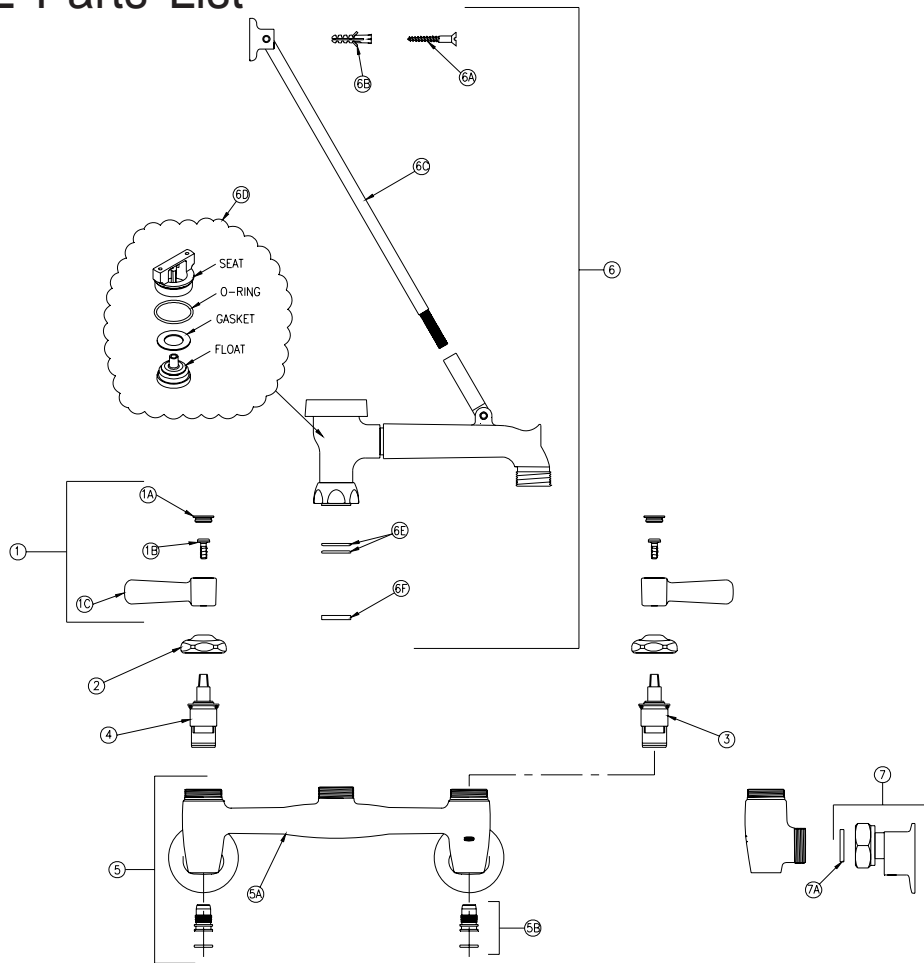

# SINK FAUCET

## Z843M1-XL Parts List

Item	Part Number	Description	Qty.
1	G60501	2-1/2" [64mm] Vandal-Resistant Metal Lever Handles	1
1A	G60500	Hot/Cold Color-Coded Indexes	1
	59454001	Hot Index	1
	59454002	Cold Index	1
	62464001	10-32 Screw	2
	59487001	Lever Handle	2
2	59440001	Handle Nut	2
3	59517005	Short Cold Cartridge XL	1
4	59517006	Short Hot Cartridge XL	1
5	66168005	Sink Body Assembly XL	1
5A	66156005	Sink Body XL	1
5B	G67978	Stop Plug Assembly XL	2
	92913002	Stop Plug XL	1
	58155013	O-Ring	1
6	G67945	5-3/4" 'M' Vacuum Breaker Spout Assembly XL	1
6A	62358001	Flat Head Wood Screw	2
6B	62359001	Plastic Anchor	2
6C	92377001	Wall Bracket/Rod Assembly	1
6D	62301001	Vacuum Breaker Repair Kit	1
6E	58155018	O-Ring	2
6F	59436001	Spacer Washer	1
7	G67882	Short Supply Arm Assembly XL	2
7A	59748001	Gasket	2