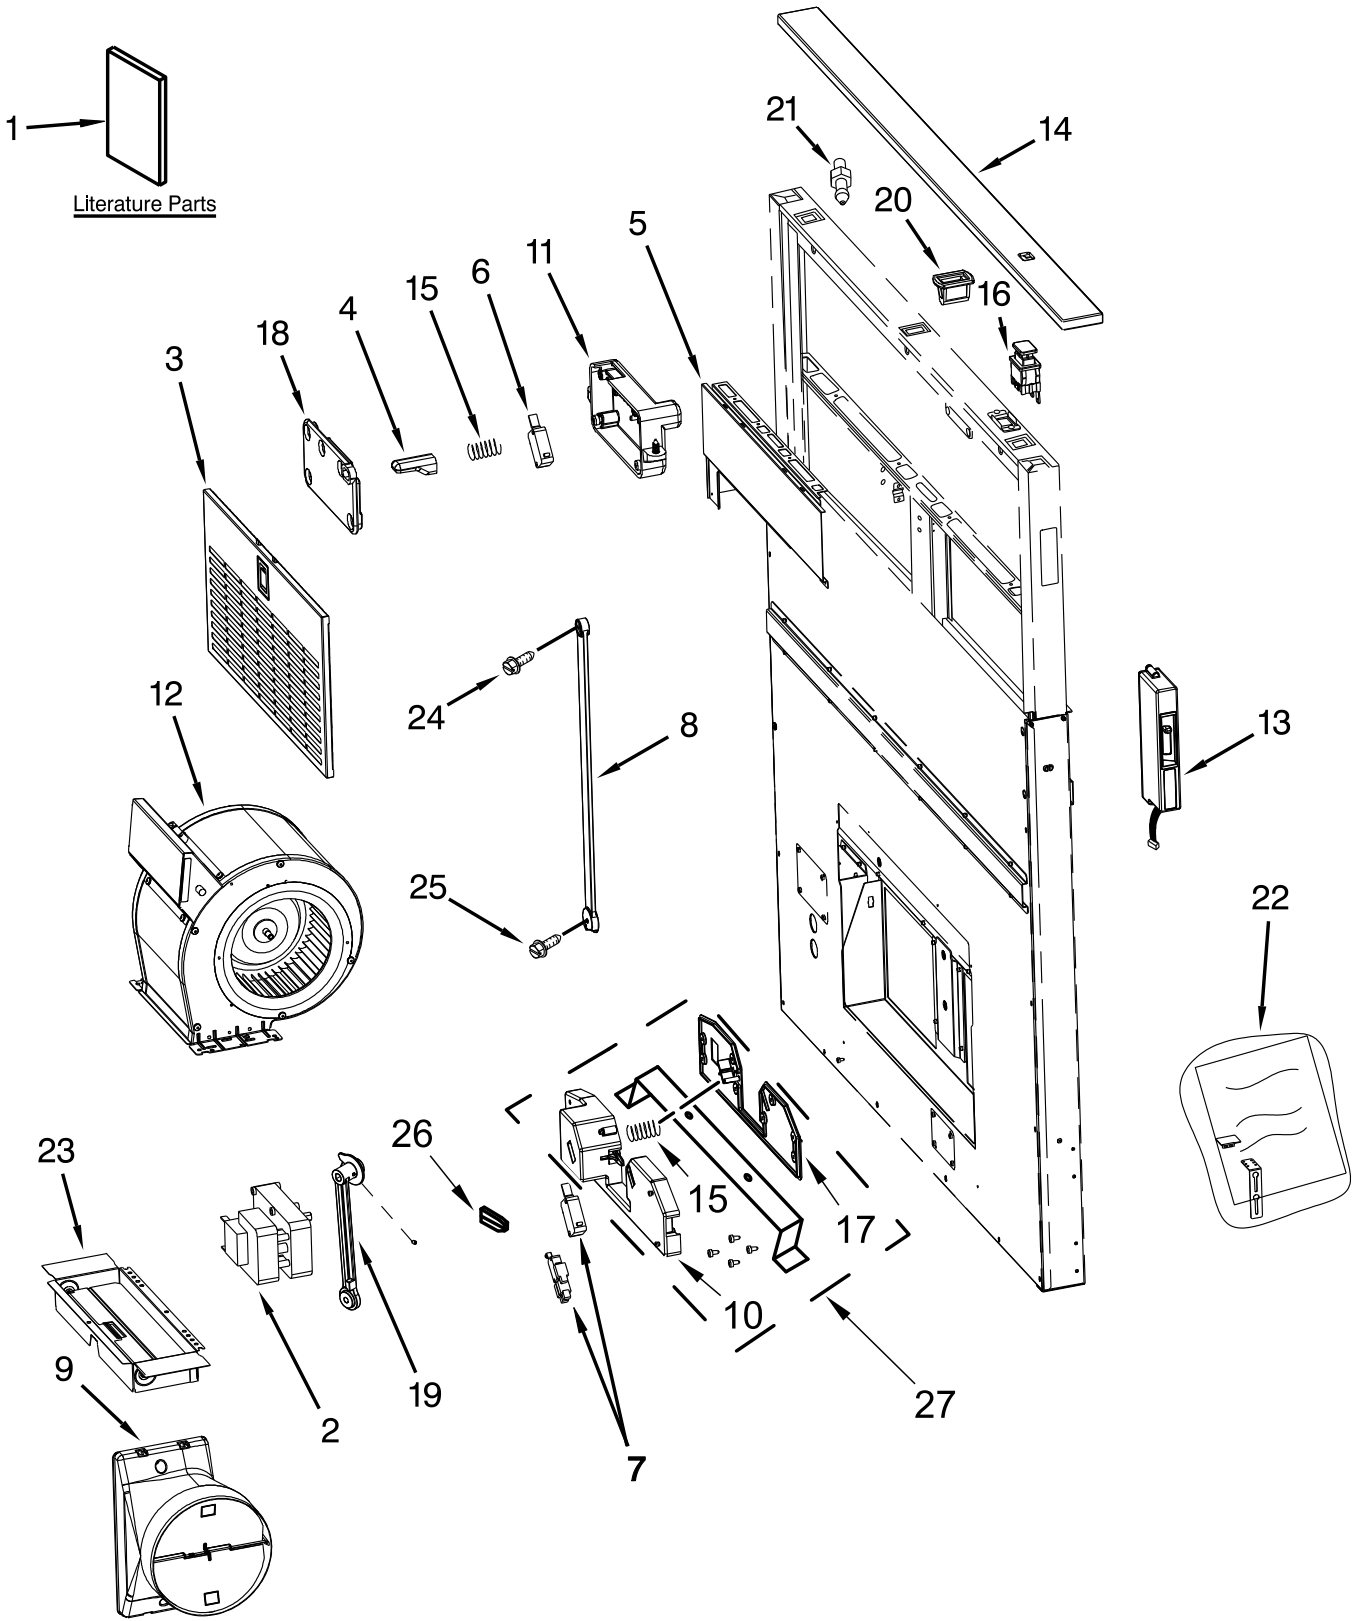

KitchenAid®

30" AND 36" RETRACTABLE DOWN DRAFT VENT SYSTEM

MODELS:

KXD4630YSS1 (Stainless)

KXD4636YSS1 (Stainless)

VENTILATION PARTS

VENTILATION PARTS

<u>Illus. No.</u>	<u>Part No.</u>	<u>Description</u>
1		Literature Parts
	W10342489	Use and Care Guide / Installation Instructions
2	W10398274	Motor, Plenum
3		Filter, Grease
	W10422877	30" Model
	W10422876	36" Model
4	W10798399	Button, Filters
5		Cover, Front
	W10798407	30" Model
	W10798400	36" Model
6	W10398343	Microswitch
7	W10398341	Microswitch
8	W10421280	Arm, Upper
9	W10313841	Damper, Hood
10	W10798401	Cover, Back Switch Holder Plenum Motor

<u>Illus. No.</u>	<u>Part No.</u>	<u>Description</u>
11	W10421257	Cover, Back Switch Holder Filters
12	W10398250	Blower, Assembly
13	W10421481	Control, Hood
14		Trim, Top
	W10421498	30" Stainless
	W10421497	36" Stainless
15	W10469579	Spring, Button
16	W10421483	Button, Control
17	W10798403	Cover, Front Switch Holder Plenum Motor
18	W10421256	Cover, Front Switch Holder Filters
19	W10421277	Arm, Lower
20	W10421518	Clip, Top Trim
21	W10421517	Clip, Top Trim
22	W10422167	Hardware, Installation

<u>Illus. No.</u>	<u>Part No.</u>	<u>Description</u>
23	W10291572	Damper, Hood
24	W10422765	Screw Upper
25	W10422764	Screw Lower
26	W10681777	Cam, Plenum Arm Lower
27	W10801493	Assembly, Drive Motor Switch
		ACCESSORIES
	W10798405	30" Tape Kit
	W10798404	36" Tape Kit
		Trim, Top
	W10388169	30" White
	W10387672	30" Black
	W10388170	36" White
	W10387675	36" Black