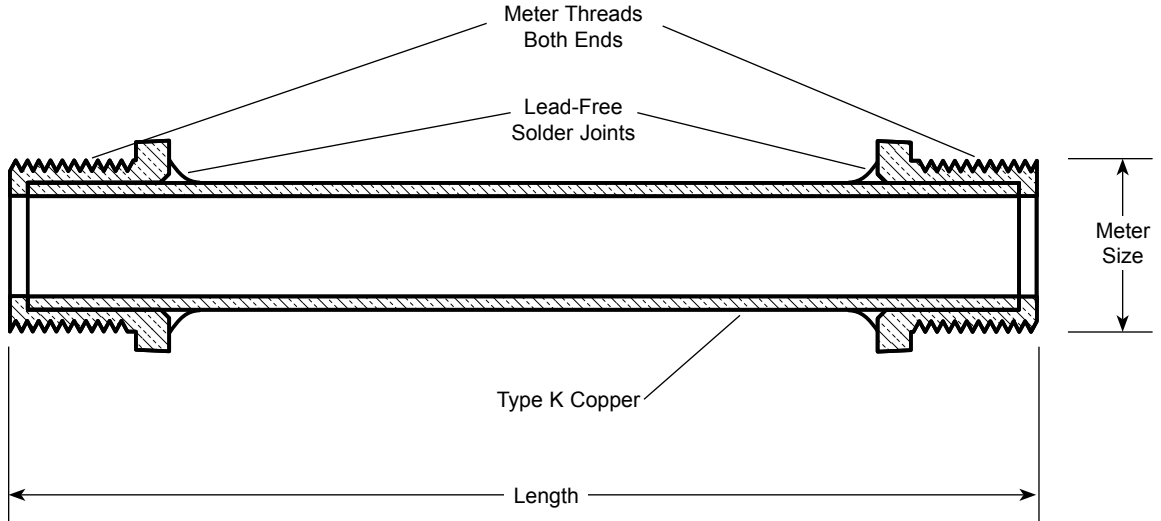

SUBMITTAL INFORMATION

Meter Idlers - (IDLER-x-NL style)

REPLACES SPUD METERS 5/8" THROUGH 1"

DESCRIPTION		APPROX. WT. LBS	PART NUMBER	✓ SUBMITTED ITEM(S)
REPLACES METER	LENGTH			
5/8"	7-1/2"	.6	IDLER-1-NL	
5/8"x3/4"	7-1/2"	.8	IDLER-2-NL	
3/4"	9"	1.0	IDLER-3-NL	
1"	10-3/4"	1.8	IDLER-4-NL	

FEATURES

- All brass that comes in contact with potable water conforms to AWWA Standard C800 (UNS C89833)
- The product has the letters "NL" cast into the body for proper identification
- Conforms to AWWA C700 for Meter Threads.