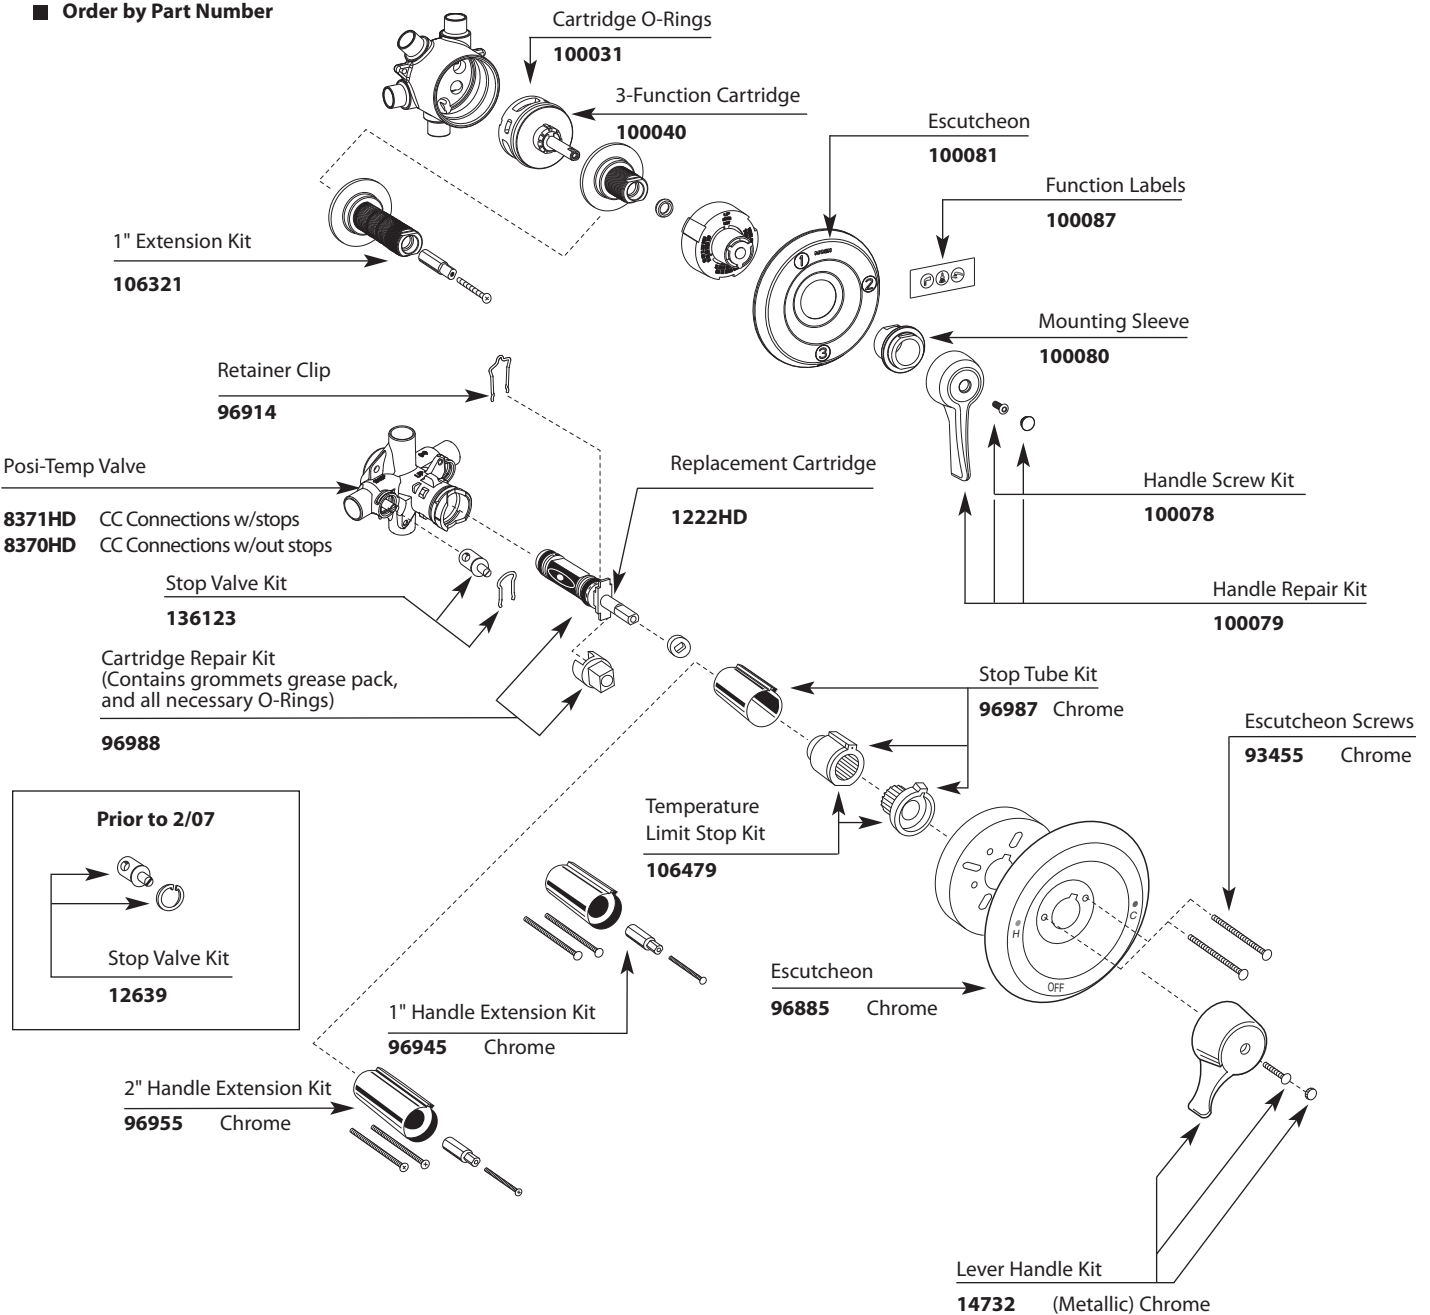

Hand Held Shower Wand

- 3863** Chrome

Tub Spout

- 15856** Chrome
- 15856CBN** Classic Brushed Nickel

Metal Hose

- A726** 69" Metal, Chrome
- A726ST** 69" Metal, Classic Brushed Nickel
- A780** 80" Metal, Chrome
- A723** 59" Plastic

Sidebar & Clamp

- 101629** Chrome
- 101629CBN** Classic Brushed Nickel

MODEL	Handshower	Tub Filler	Showerhead	Vacuum Breaker	Drop Ell	Slide Bar	Wall Bracket
8360 3 Function Transfer Valve							
8341 Posi-Temp & 3 Function Transfer Valve	x	x		x	x	x	
8342 Posi-Temp & 3 Function Transfer Valve	x		x	x	x	x	
8343 Posi-Temp & 3 Function Transfer Valve	x	x	x	x	x	x	
8348 Posi-Temp	x			x	x		x
8346 Posi-Temp	x			x	x	x	
52710 Less Valves	x			x	x	x	
52710BN Less Valves	x			x	x	x	

■ **Order by Part Number**

■ Order by Part Number

* **Parts Chart**

Shower Head, Arm, Flange
12894

Vacuum Breaker
52703

Drop ell
A725

Tub Spout
3804

Clamp
100686