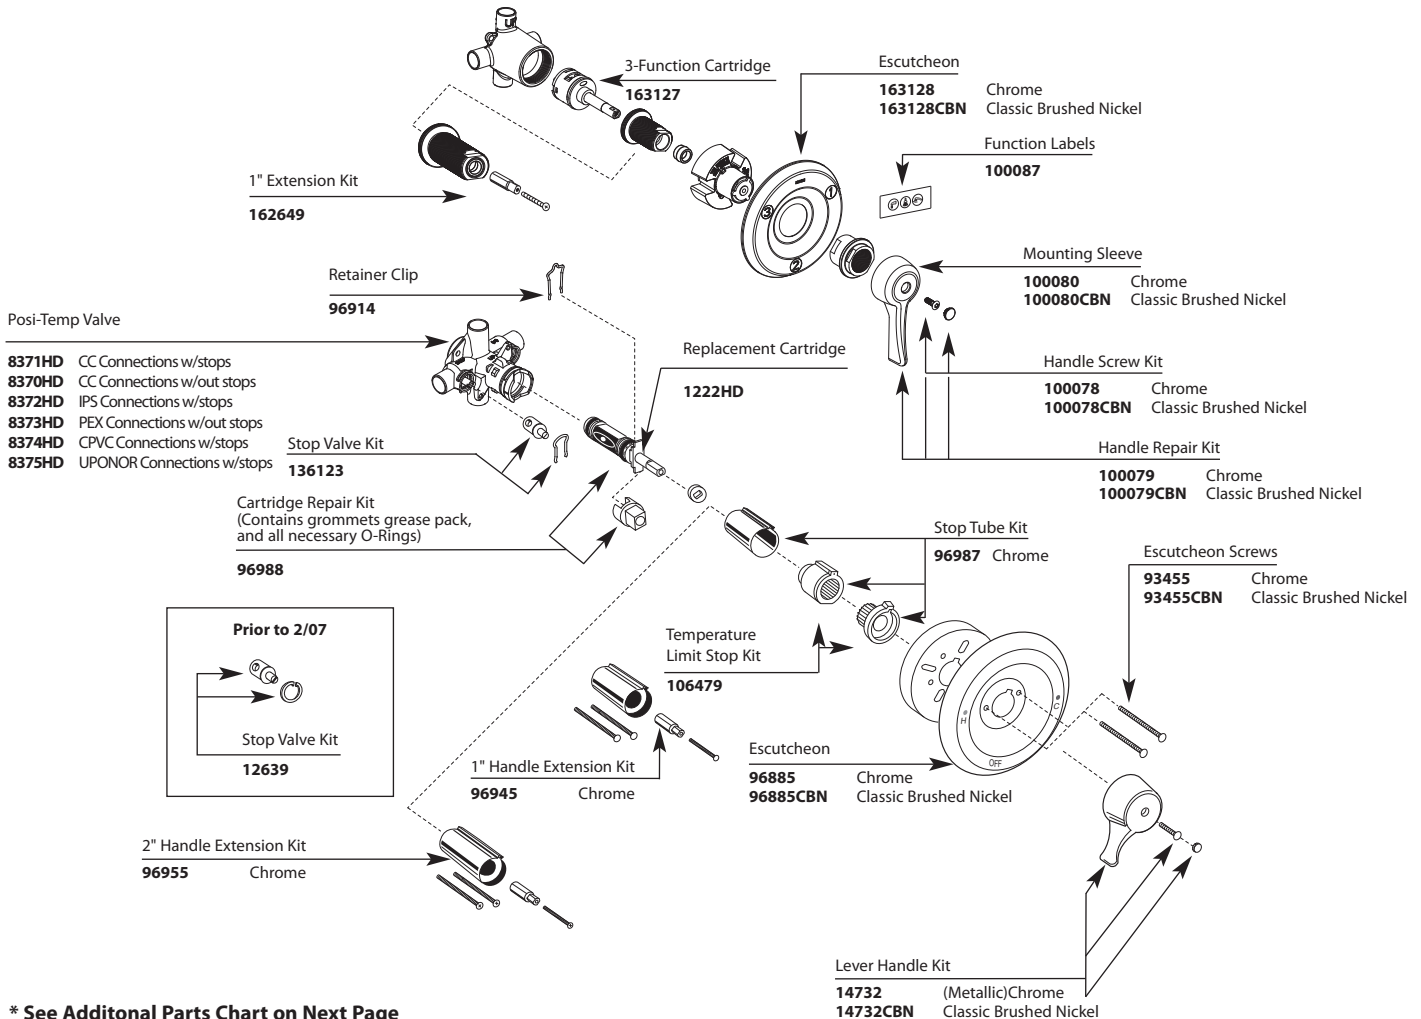

■ Order by Part Number *There is more than 1 version of this model.*
Page down to identify the version you have.

COMMERCIAL TUB/SHOWER SYSTEMS								
MODEL	3-FUNCTION TRANSFER VALVE	HANDSHOWER	TUB SPOUT	SHOWERHEAD	VACUUM BREAKER	DROP ELL	SLIDE BAR	WALL BRACKET
8360 Three-Function Transfer Valve	X							
8370 Posi-Temp® Valve Control								
8375 Posi-Temp® Shower				X				
8389 Posi-Temp® Tub/Shower			X	X				
8341 Posi-Temp® Tub/Shower System	X	X	X		X	X	X	
8342 Posi-Temp® Shower System	X	X		X	X	X	X	
8343 Posi-Temp® Tub/Shower System	X	X	X	X	X	X	X	
8346 Posi-Temp® Hand Shower System		X			X	X	X	
8348 Posi-Temp® Hand Shower System		X			X	X		X
52710 Hand Shower System without Valve		X			X	X	X	
52715 Hand Shower System without Valve		X			X	X	X	
52740EP17 Three-Function Hand Shower System without Valve		X			X	X	X	

Models beginning in T are trim kits and do not include valve(s).

Models ending in CBN are identical to base but have a Classic Brushed Nickel finish.

* See Additional Parts Chart on Next Page

■ Order by Part Number

Sidebar & Clamp

- 101629** Chrome
- 101629CBN** Classic Brushed Nickel

MODEL	Handshower	Tub Filler	Showerhead	Vacuum Breaker	Drop Ell	Slide Bar	Wall Bracket
8360 3 Function Transfer Valve							
8341 Posi-Temp & 3 Function Transfer Valve	x	x		x	x	x	
8342 Posi-Temp & 3 Function Transfer Valve	x		x	x	x	x	
8343 Posi-Temp & 3 Function Transfer Valve	x	x	x	x	x	x	
8348 Posi-Temp	x			x	x		x
8346 Posi-Temp	x			x	x	x	
52710 Less Valves	x			x	x	x	
52710BN Less Valves	x			x	x	x	

■ **Order by Part Number**

■ Order by Part Number

* **Parts Chart**

Shower Head, Arm, Flange
12894

Vacuum Breaker
52703

Drop ell
A725

Tub Spout
3804

Clamp
100686