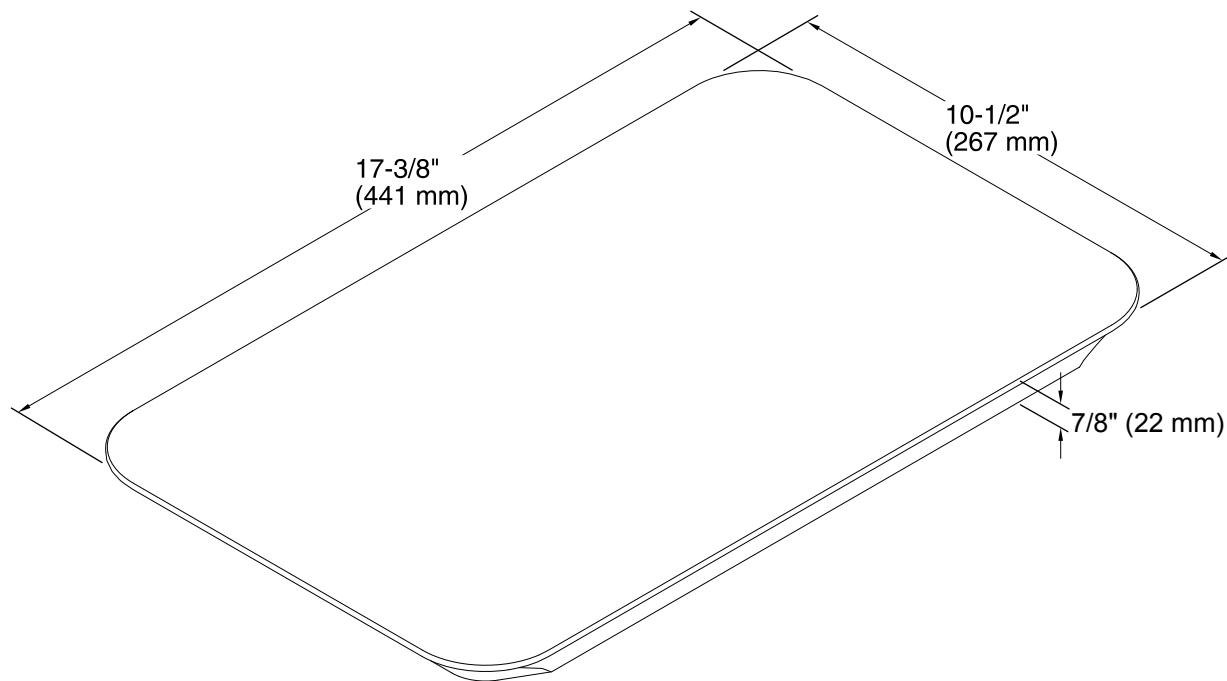

## Features

- Fits over K-5871 and K-5872 Riverby sinks.
- Durable hardwood construction.
- Provides a workstation for quick and easy food prepping.
- Maple wood.

## Technical Information

All product dimensions are nominal.