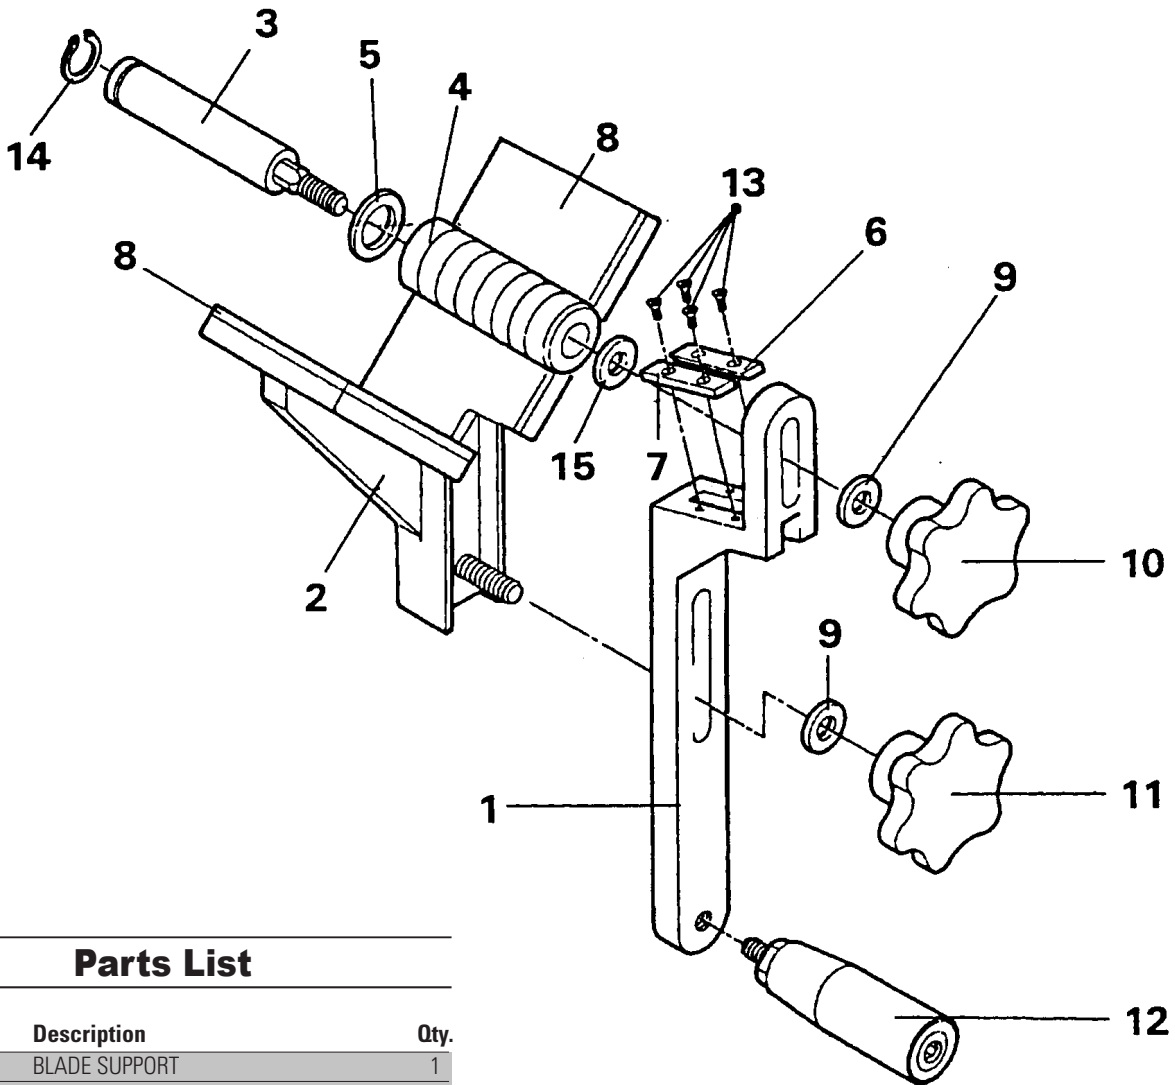

PIPE TOOLS & VISES
SINCE 1896

BT1 Beveler

Replacement Parts

Applies to: 04395, 94388, 94386

Parts List

Ref. No.	Item Code	Description	Qty.
1	94384	BLADE SUPPORT	1
2	94385	"V" SADDLE	1
3	94383	PIVOT SHAFT	1
4	94046	GUIDE ROLLER	1
5	94387	SPACING COLLAR	1
6	94388	CUTTING BLADE	1
7	94386	SUPPORT BLADE	1
8	94389	SLIDE FELT (SHOWN INSTALLED)	1
9	94390	HANDLE WASHER	2
10	94391	HAND WHEEL	1
11	94392	HAND WHEEL	1
12	94034	TURNING HANDLE	1
13	94393	BLADE SCREW	4
14	94394	RETAINING RING	1
15	94396	WASHER	1

*Gray lines indicate parts that are no longer available.