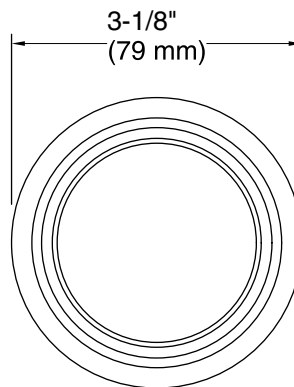

Technical Information

All product dimensions are nominal.

Notes

Install this product according to the installation guide.