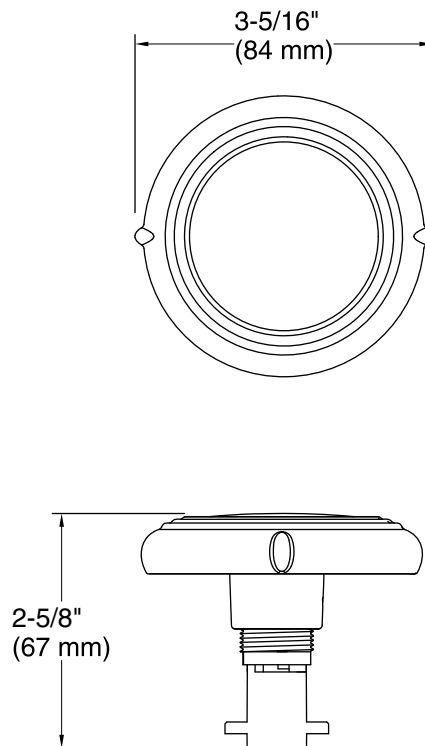

Features

- Handle designed to complement contemporary bathroom decor.
- Designed specifically for use with any PureFlo rough drain (sold separately).
- Trim can be easily removed when the design or finish needs updating
- Smooth, rotary turn operation.
- Includes handle, stopper, decorative flange with flange nut, overflow escutcheon, and alignment tool.
- Not required for pressure testing the rough drain.

Available Color/Finishes

Color tiles intended for reference only.

Color	Code	Description
	2BZ	Oil-Rubbed Bronze

Technical Information

All product dimensions are nominal.

Notes

Install this product according to the installation guide.