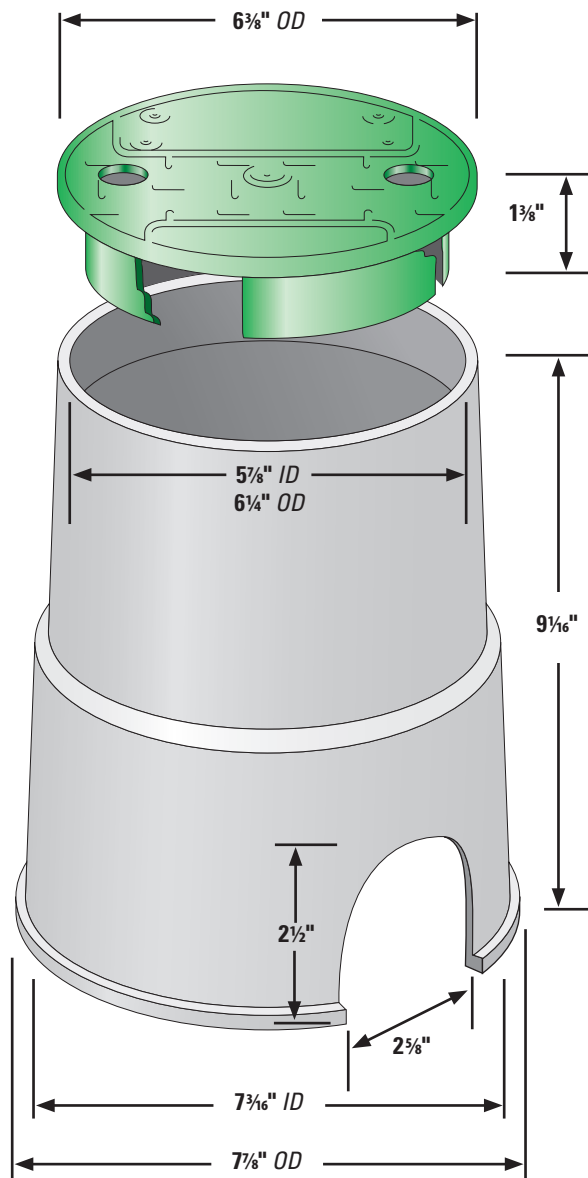

MacLean™
HIGHLINE

6" ECONO TURF BOXES

- SUPERFLEXON material
 - Stronger than structural foam, greater top-load strength
 - More UV and wear resistant than structural foam
 - 10 Year Lid Guarantee
- Lighter than cast iron or concrete boxes
 - Easier warehouse handling
 - Reduced injury potential
- Snap locks on drop-in lid
 - Keep lid in place in high water
- Lids are easily interchangeable
- T-top lid
 - Reduces dirt in box
- Lids available in black, green, and brown mulch
- Boxes available in black and green
- Universal fit lid – fits competitors 6" boxes

"You're Covered!"

6" ECONO TURF BOXES

DESCRIPTION	PART #	DESCRIPTION	PART #
6" ECONO BOX ASSEMBLIES		LIDS ONLY	
Control Valve (w/2 Mouse Holes)		Control Valve	
Black Box, Green Lid	182101	Green "Valve Box" Universal Econo Lid	182013
Black Box, Green Lid (Same as 182101 only boxed per case)	182103	Brown "Valve Box" Universal Econo Lid	182017
Black Box, Brown Mulch Lid	182109		
Electric		Electric	
Green Box, Green Lid	182112	Green "Electric" Universal Econo Lid	182020
BOXES ONLY			
Black w/2 Mouse Holes	182001		
Green w/2 Mouse Holes	182011		
Purple w/2 Mouse Holes	182012		