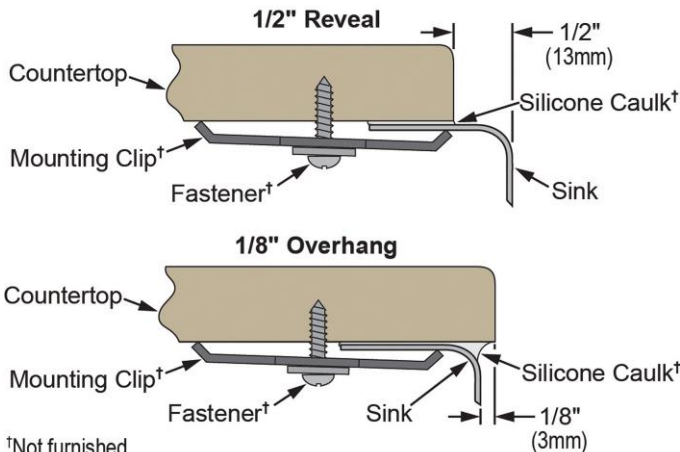

PRODUCT SPECIFICATIONS

Elkay Lustertone Stainless Steel 30-1/2" x 18-1/2" x 10", Single Bowl Undermount Sink with Perfect Drain. Sink is manufactured from 18 gauge 304 Stainless Steel with a Lustertone finish, Rear Center drain placement, and Sound Guard.

Installation Type:	Undermount
Material:	304 Stainless Steel
Special Features:	Perfect Drain
Finish:	Lustertone
Gauge:	18
Sound Deadening:	Sound Guard
Number of Bowls:	1
Sink Dimensions:	30-1/2" x 18-1/2" x 10"
Bowl 1 Dimensions:	28" x 16" x 10"
Drain Size:	3-3/8" (86mm)
Drain Location:	Rear Center
Minimum Cabinet Size:	36"
Mounting Hardware:	Undermount brackets sold separately
Template Included:	Yes
Cutout Template #:	1000001414

Template is available for download at elkay.com

Perfect Drain: Seamlessly welded stainless steel collar eliminates the gap between a traditional drain and the sink for a sanitary and gap free installation. An InSinkErator® garbage disposer can be installed on either sink bowl for user convenience. **Patent Pending**

Installation Profile:

†Not furnished
Designed to affix to the underside of any solid surface countertop.

PART: _____ QTY: _____
PROJECT: _____
CONTACT: _____
DATE: _____
NOTES: _____
APPROVAL: _____

In keeping with our policy of continuing product improvement, Elkay reserves the right to change product specifications without notice. Please visit elkay.com for the most current version of Elkay product specification sheets. This specification describes an Elkay product with design, quality, and functional benefits to the user. When making a comparison of other producers' offerings, be certain these features are not overlooked.