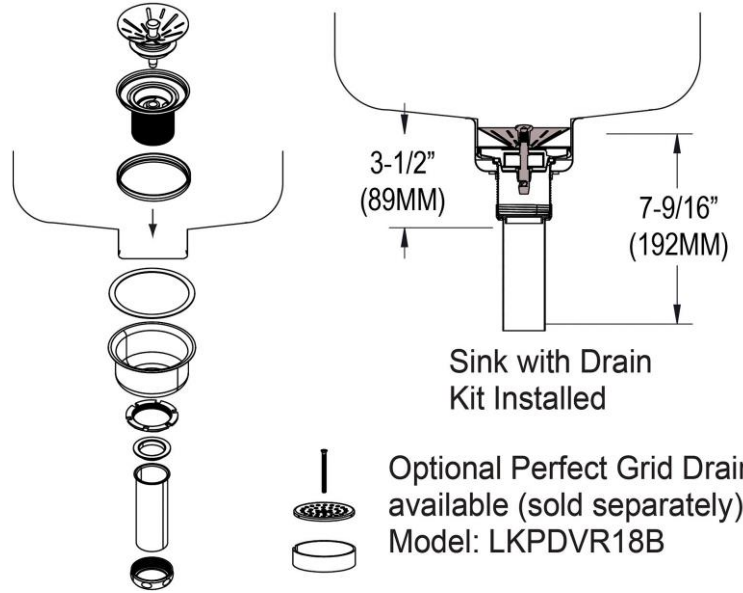

OPTIONAL ACCESSORIES

Bottom Grid:	LKWOBG2816SS
Cutting Board:	CB1713*, CBS1316*
Drain:	LKPDVR18B, LKDS99, LKDS35
Faucet:	LKGT1041, LKGT2041
Hardware:	LKUCLIP8 (2 Required)
Rinsing Basket:	LKWRB2816SS, LKWERBSS
Sinkmate:	LKSM17, LKSMHOOK, LKSMSPONGE, LKSMHSL
Soap Dispenser:	LKGT1054

* 1/2" sink reveal required for proper fit.

in sink erator®

Elkay® Perfect Drain™ sinks are designed and approved for compatible disposers manufactured by InSinkErator® utilizing the Quick Lock® mounting configuration. Use of non-approved disposers may void Elkay warranty.

InSinkErator, Quick Lock and the mounting collar configuration are trademarks of Emerson Electric Co.

Optional Perfect Grid Drain available (sold separately)
Model: LKPDVR18B

In keeping with our policy of continuing product improvement, Elkay reserves the right to change product specifications without notice. Please visit elkay.com for the most current version of Elkay product specification sheets. This specification describes an Elkay product with design, quality, and functional benefits to the user. When making a comparison of other producers' offerings, be certain these features are not overlooked.