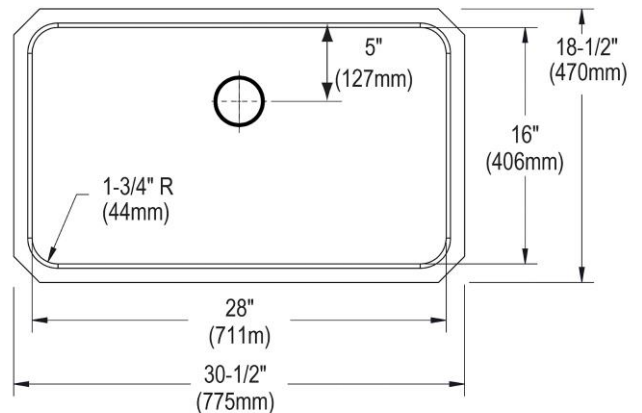

Included with Product: One LKPD1 Perfect Drain and Strainer

AMERICAN PRIDE. A LIFETIME TRADITION. Like your family, the Elkay family has values and traditions that endure. For almost a century, Elkay has been a family-owned and operated company, providing thousands of jobs that support our families and communities.

Sinks are listed by IAPMO® as meeting the applicable requirements of the Uniform Plumbing Code®, International Plumbing Code®, and National Plumbing Code of Canada.

Product Compliance: ASME A112.19.3/CSA B45.4
BUY AMERICAN ACT
Accessory: ASME A112.18.2/CSA B125.2

- [Clean and Care Manual (PDF)](#)
- [Installation Instructions (PDF) - 1000002045](#)
- [Installation Instructions (PDF) - 74180289 Disposer](#)
- [Installation Instructions (PDF) - 74180340-USA Drain](#)
- [Limited Lifetime Warranty (PDF)](#)