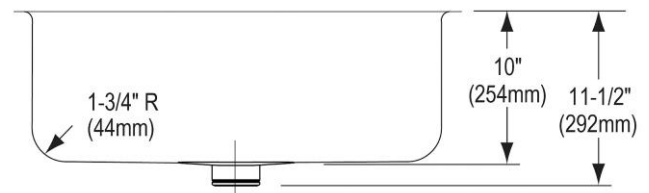

Included with Product: One LKPD1 Perfect Drain and Strainer

AMERICAN PRIDE. A LIFETIME TRADITION. Like your family, the Elkay family has values and traditions that endure. For almost a century, Elkay has been a family-owned and operated company, providing thousands of jobs that support our families and communities.

Sinks are listed by IAPMO® as meeting the applicable requirements of the Uniform Plumbing Code®, International Plumbing Code®, and National Plumbing Code of Canada.

Product Compliance: ASME A112.19.3/CSA B45.4
BUY AMERICAN ACT
Accessory: ASME A112.18.2/CSA B125.2

- [Clean and Care Manual (PDF)](#)
- [Installation Instructions (PDF) - 1000002045](#)
- [Installation Instructions (PDF) - 74180289 Disposer](#)
- [Installation Instructions (PDF) - 74180340-USA Drain](#)
- [Limited Lifetime Warranty (PDF)](#)