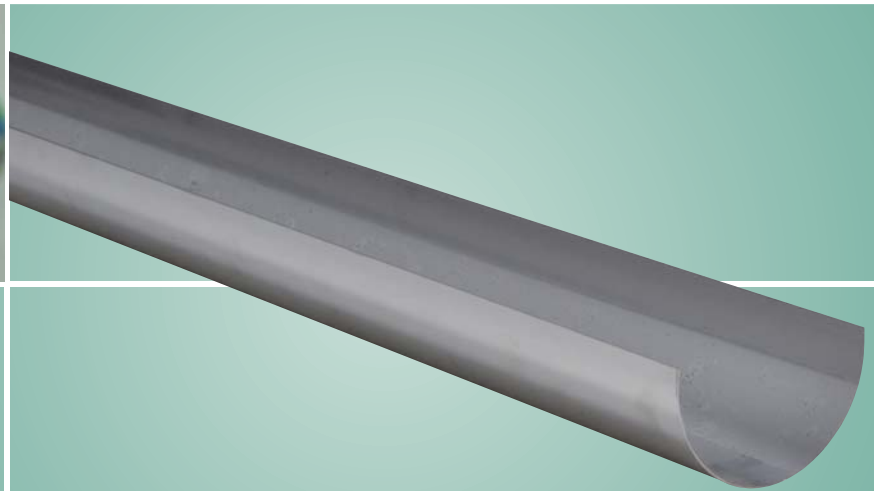

BIS Pipe Reinforcement

Snap plastic pipe or tubing into BIS Pipe Reinforcement

Premount BISMAT® 5000 clamps on strut or rail

Place reinforced pipe into clamp

Patented quick-closing feature allows for one-handed operation

Final tighten assembled clamp

Provides Continuous Support of Plastic Pipe!

- Extends distance between supports – Hang like copper
- Keeps plastic pipe straight
- For new installations - use plastic pipe and hang like copper
- For re-piping installations - use plastic pipe and the existing hangers
- Self-gripping – Snap-on effect
- Reinforcement fits inside insulation

BIS Pipe Reinforcement

Features and benefits

- Supplied in 10 foot lengths (easy to handle)
- With "snap-on effect" for extra grip
- Material: steel, pre-galvanized
- Can be cut with hand tools

Part No.	Tube Size	IPS Size	Bundle (small)
PSU050	1/2		50 ft
PSU075	3/4	1/2"	50 ft
PSU100	1	3/4"	50 ft
PSU125	1 1/4	1"	50 ft
PSU150	1 1/2	1 1/4"	50 ft
PSU200	2		50 ft
PSU300	3		50 ft