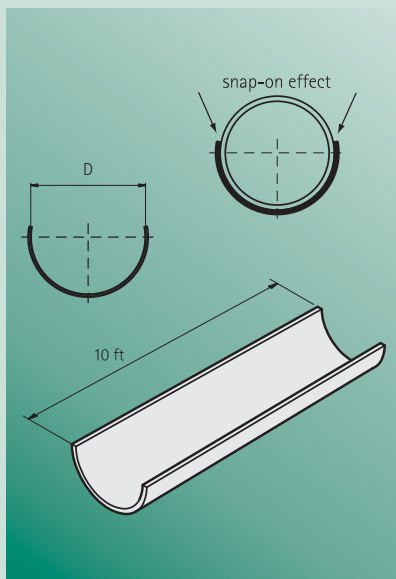

BIS Pipe Reinforcement

Snap plastic pipe or tubing into BIS Pipe Reinforcement

Premount BISMAT® 5000 clamps on strut or rail

Place reinforced pipe into clamp

Patented quick-closing feature allows for one-handed operation

Final tighten assembled clamp

Provides Continuous Support of Plastic Pipe!

- Extends distance between supports – Hang like copper
- Keeps plastic pipe straight
- For new installations - use plastic pipe and hang like copper
- For re-piping installations - use plastic pipe and the existing hangers
- Self-gripping – Snap-on effect
- Reinforcement fits inside insulation

BIS Pipe Reinforcement

Features and benefits

- Supplied in 10 foot lengths (easy to handle)
- With "snap-on effect" for extra grip
- Material: steel, pre-galvanized
- Can be cut with hand tools

Part No.	Tube Size	IPS Size	Bundle (small)
PSU050	1/2		50 ft
PSU075	3/4	1/2"	50 ft
PSU100	1	3/4"	50 ft
PSU125	1 1/4	1"	50 ft
PSU150	1 1/2	1 1/4"	50 ft
PSU200	2		50 ft
PSU300	3		50 ft