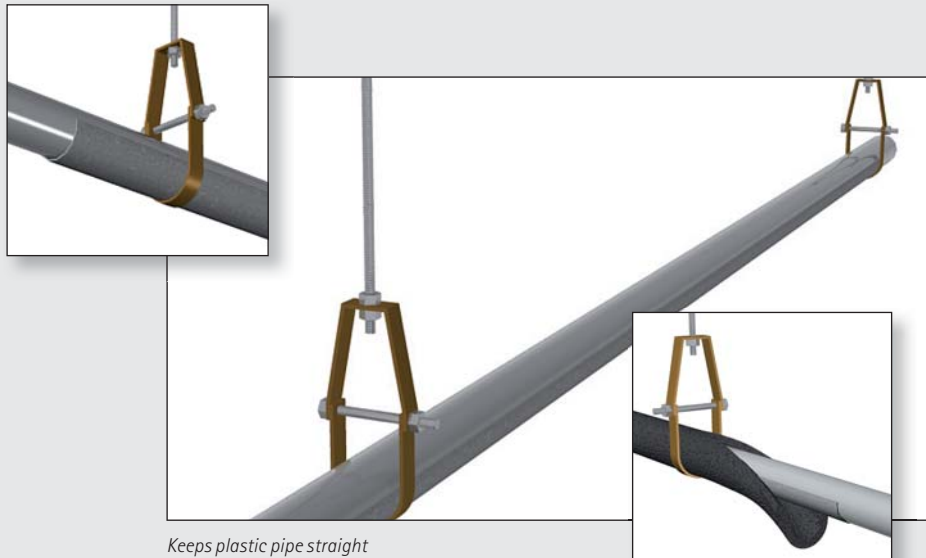

Installation Technique

Use normal hanging methods

Keeps plastic pipe straight

Insulate over plastic pipe and Pipe Reinforcement

United States of America Canada

Walraven, Inc.

2605 East Oakley Park Road
Suite B
Walled Lake (Detroit), MI 48390 (US)
Toll free +1 877 729 9259
Phone +1 248 374 3100
Fax +1 248 374 3232
info@walraven-usa.com

Walraven Group

Mijdrecht (NL) · Tienen (BE) · Bayreuth (DE)
Grenoble (FR) · Banbury (GB) · Madrid (ES)
Barcelona (ES) · Mladá Boleslav (CZ)
Kraków (PL) · Kyiv (UA) · Moscow (RU)
Detroit (US) · Shanghai (CN)

walraven-usa.com

Your wholesaler: