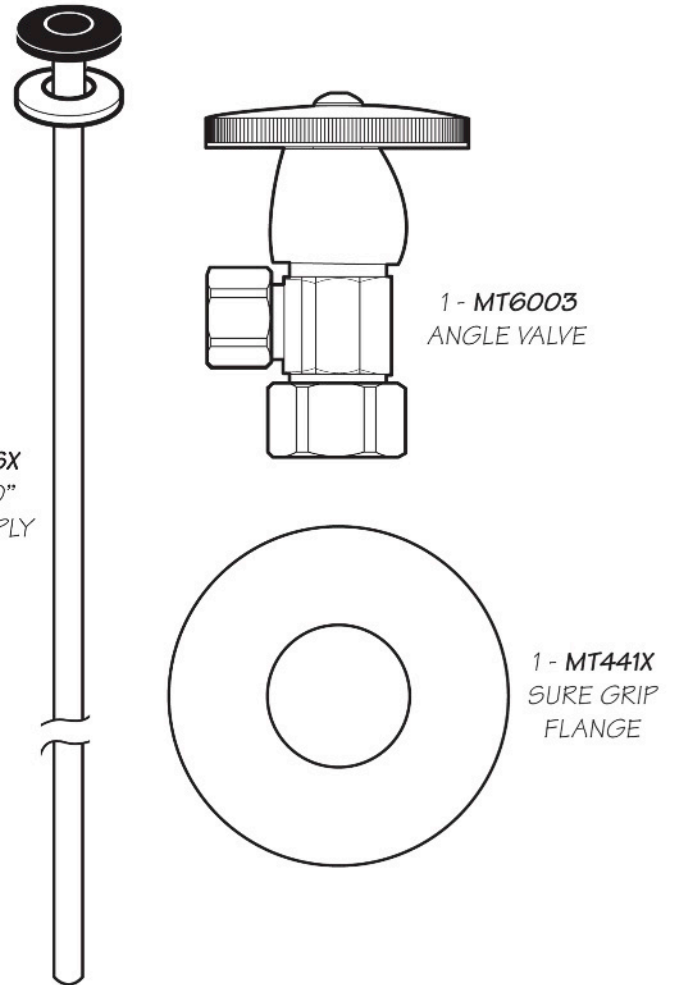

### INSTALLATION DIMENSIONS

*This model offers you the following features & benefits:*

- 5/8" O.D. (1/2 CTS) Inlet Compression
- 3/8" O.D. Outlet Compression
- 1/4 Turn ceramic cartridge
- Available in 21 finishes
  - CPB - Polished Chrome
  - SC - Satin Chrome
  - PN - Polished Nickel
  - BRN - Brushed Nickel
  - PEW - Pewter
  - PRN - Pearl Nickel
  - AB - Antique Brass
  - SB - Satin Brass
  - PVD - Polished Brass
  - WB - Weathered Brass
  - WCP - Weathered Copper
  - ACP - Antique Copper
  - PCP - Polished Copper
  - ORB - Oil Rubbed Bronze
  - VB - Venetian Bronze\*
  - PVDDB - Brushed Bronze
  - TB - Tuscan Brass
  - MB - Matte Black
  - FG - French Gold
  - GPB - Polished Gold
  - SG - Satin Gold