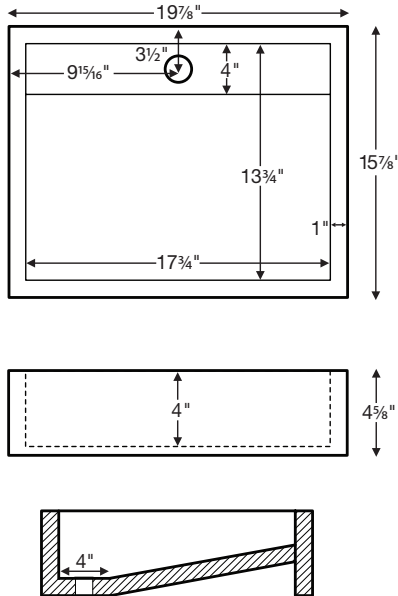

Wymara 1 features a concealed drain cover. Shown below with cover removed.

Wymara 1

Model # MTCS-712

19.875" x 15.875" x 4.625"

Installation: vessel-style or undermount

Lead Time - 10 Business Days

NOTES:

- Measurements are $\pm 1/2"$ and are subject to change without notice. Data herein supersedes all previous prior to publication date indicated below.
- Undermount installation may require additional bracing and is the responsibility of the installer.

CONSTRUCTION AND STANDARD FEATURES

- Single-bowl design; 1.5" drain opening.
- Sink has no overflow. Requires vessel-style drain kit without overflow. Check local codes.
- One-piece construction using Engineered Solid Stone (ESS) material, which is solid through and through.
- ESS is a mixture of ground natural materials and binding agents that are liquefied, poured and then hardened.
- This material is non-porous, stain-, mold- and mildew-resistant, making cleaning and maintenance easy.
- Approximately 65% of the material is organic, including minerals mined from the earth, making it "Green".
- Same material and color all the way through, with minor variations due to use of natural minerals.
- Five-Year Limited Residential Warranty.
- Shipping weight: 35 lbs.

Wymara 1 shown with drain cover removed.

*Also available, **Wymara Counter-Sink 1**, featuring custom-size countertop with integrated bowl. Offered in single or double bowl configurations. See model overview on page F-37.*