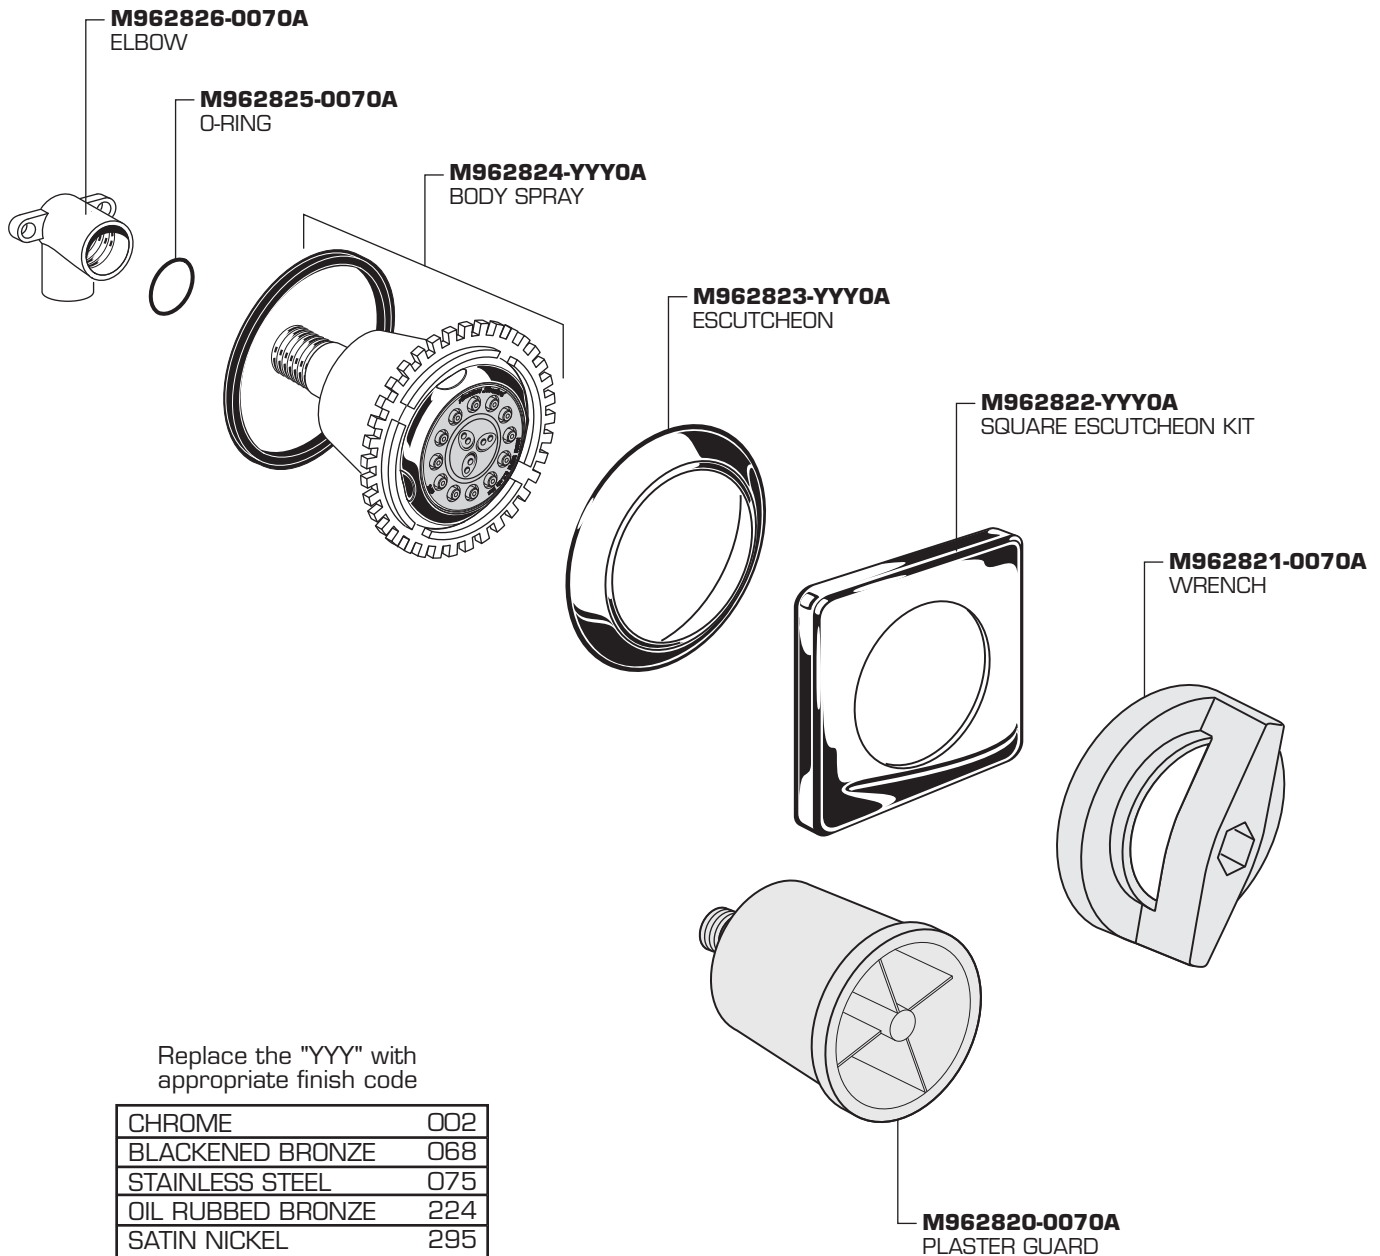

**LUXURY SHOWER  
EXTENDER BODY SPRAYS**

MODEL NUMBERS

**1660.130**  
**1660.140**

Replace the "YYY" with appropriate finish code

CHROME	002
BLACKENED BRONZE	068
STAINLESS STEEL	075
OIL RUBBED BRONZE	224
SATIN NICKEL	295