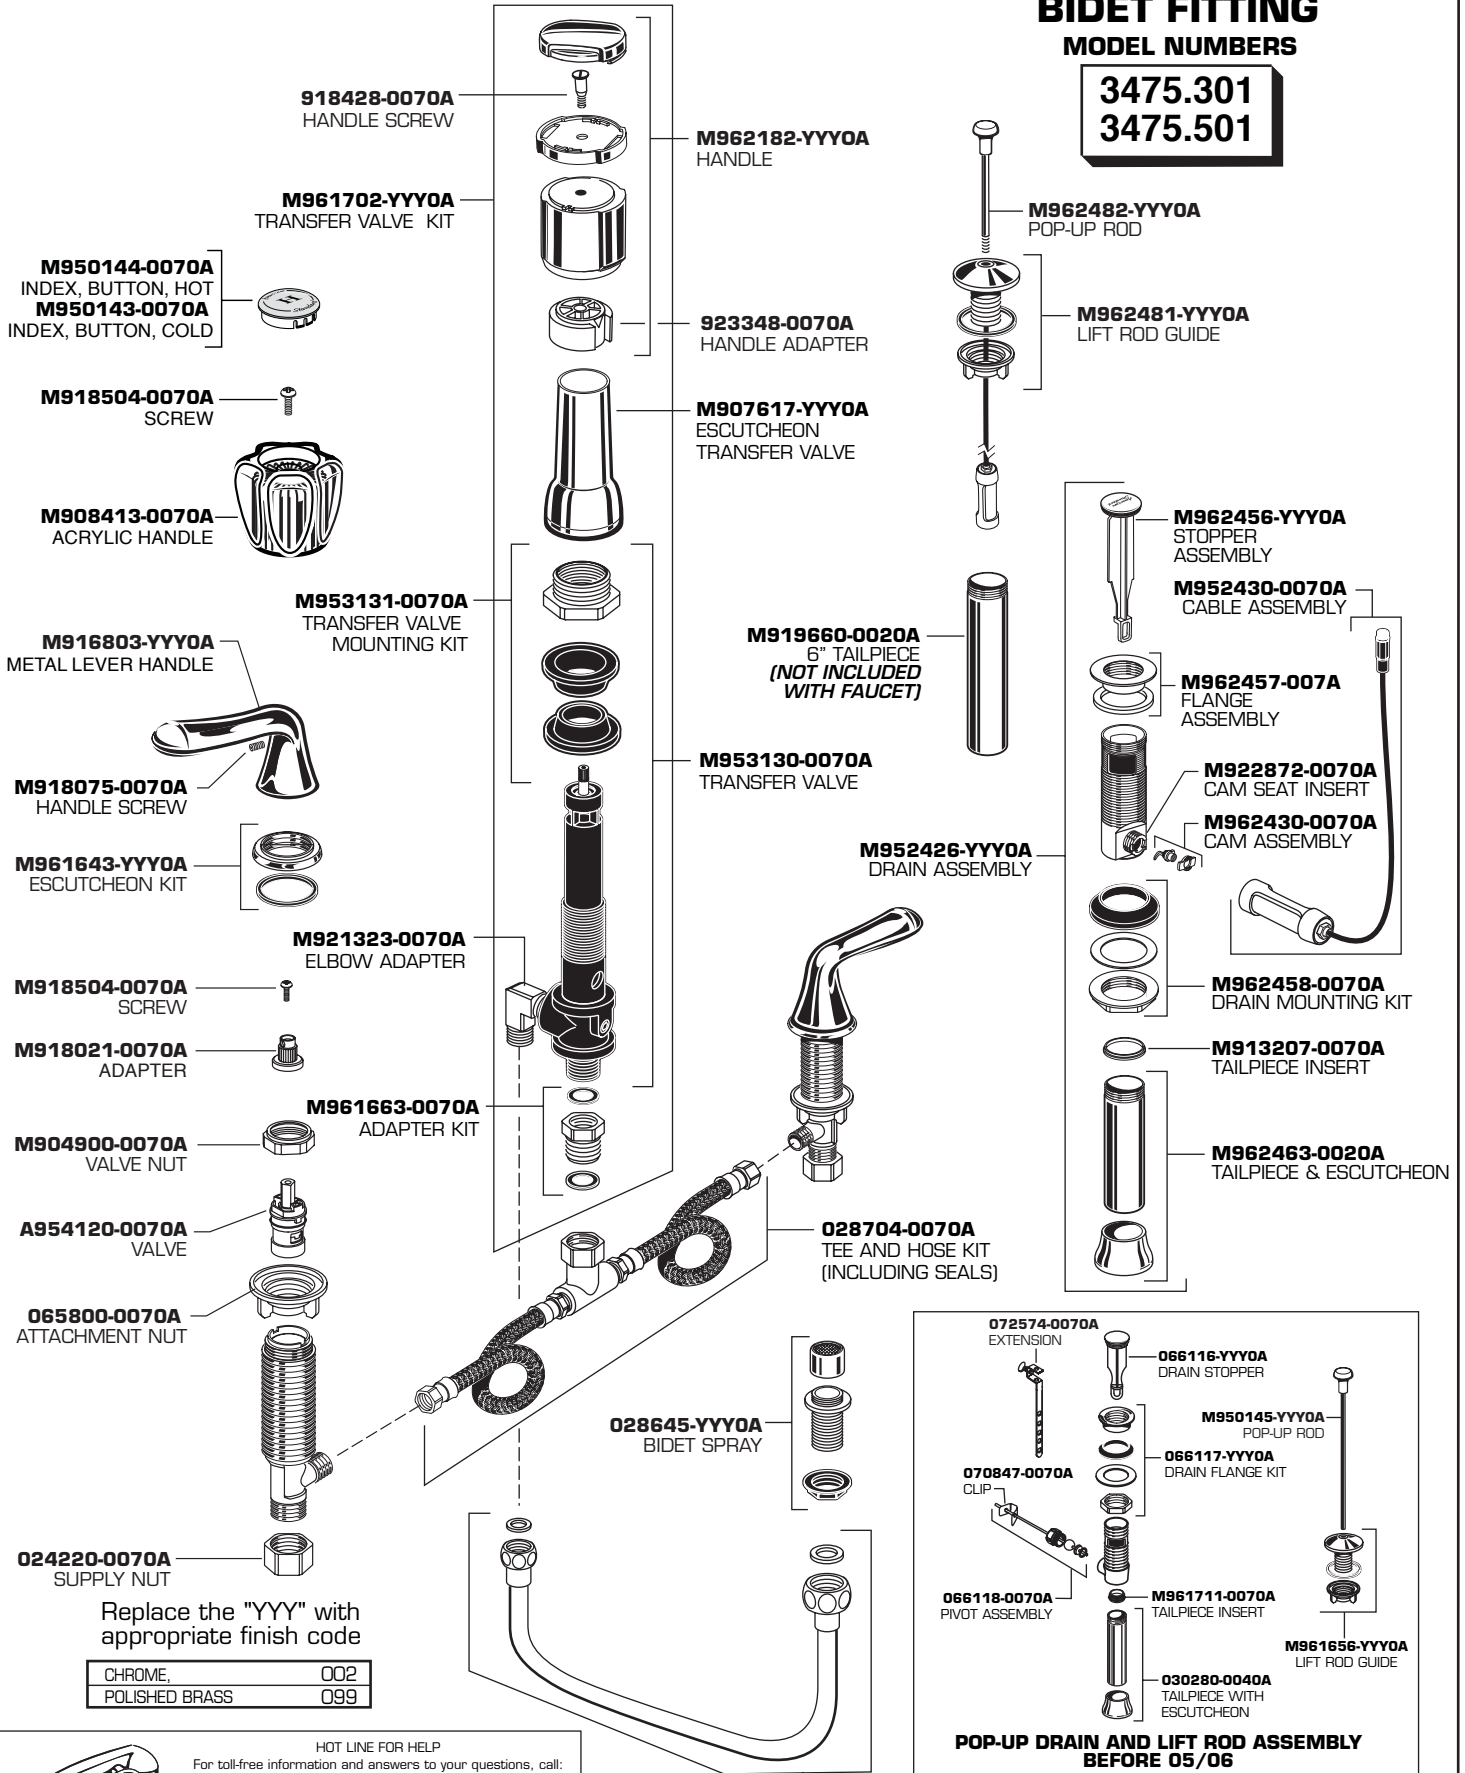

Product names listed herein are trademarks of American Standard Inc.
© AS America, Inc. 2008

BIDET FITTING

MODEL NUMBERS

3475.301
3475.501

Replace the "YYY" with appropriate finish code

CHROME	002
POLISHED BRASS	099