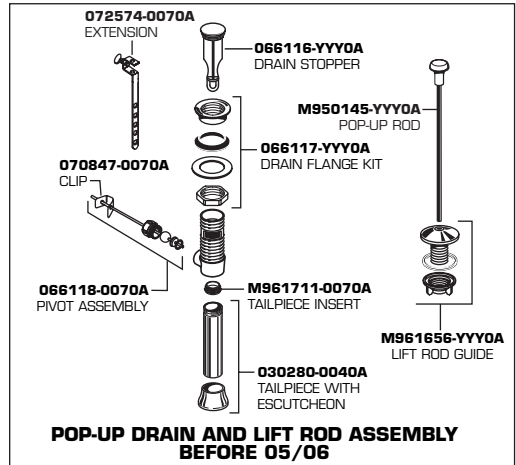

Product names listed herein are trademarks of American Standard Inc.
© AS America, Inc. 2008

BIDET FITTING

MODEL NUMBERS

3475.301
3475.501

Replace the "YYY" with appropriate finish code

CHROME	002
POLISHED BRASS	099