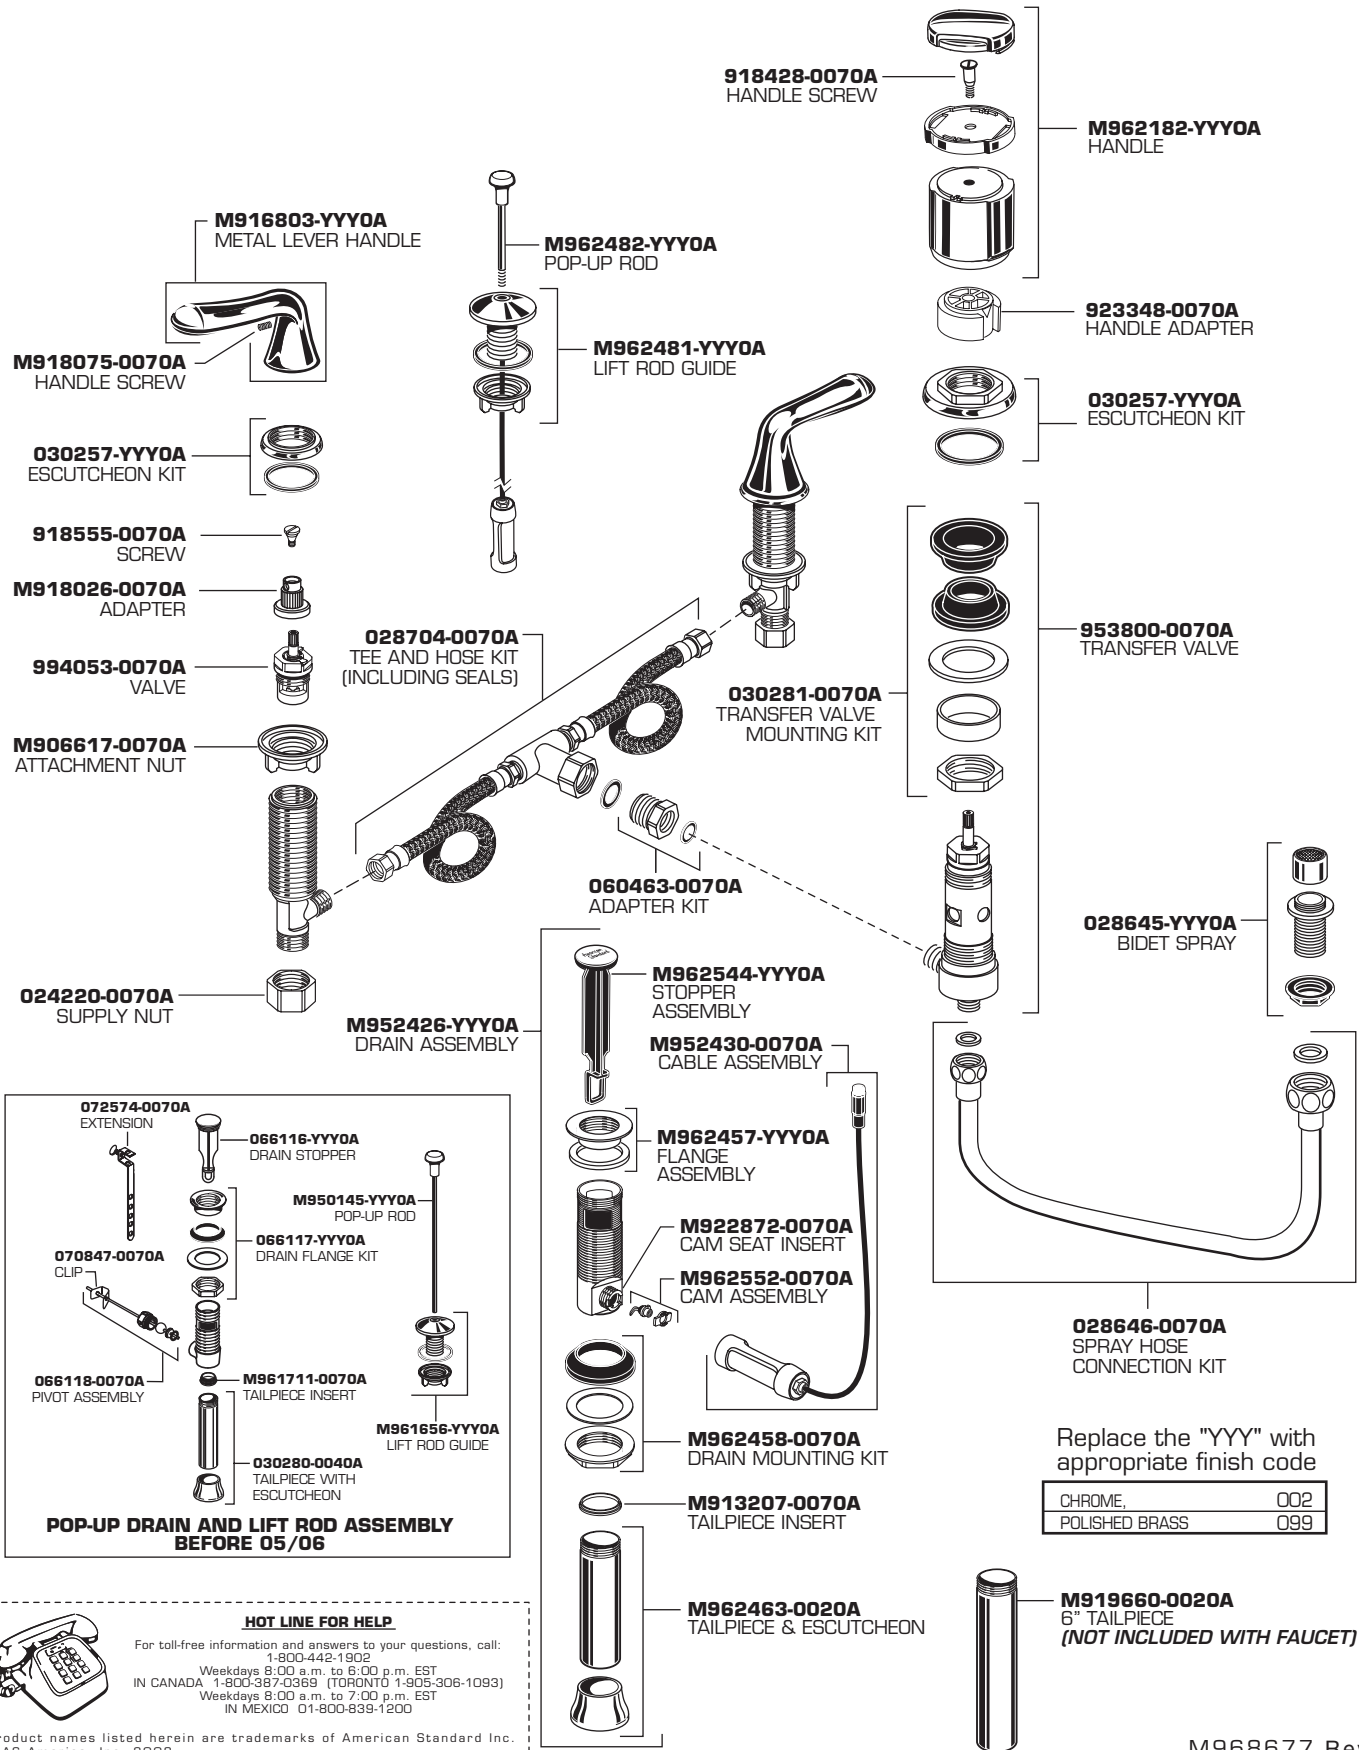

3475.500

HOT LINE FOR HELP

For toll-free information and answers to your questions, call:
1-800-442-1902
Weekdays 8:00 a.m. to 6:00 p.m. EST
IN CANADA 1-800-387-0369 (TORONTO 1-905-306-1093)
Weekdays 8:00 a.m. to 7:00 p.m. EST
IN MEXICO 01-800-839-1200

Product names listed herein are trademarks of American Standard Inc.
© AS America, Inc. 2008