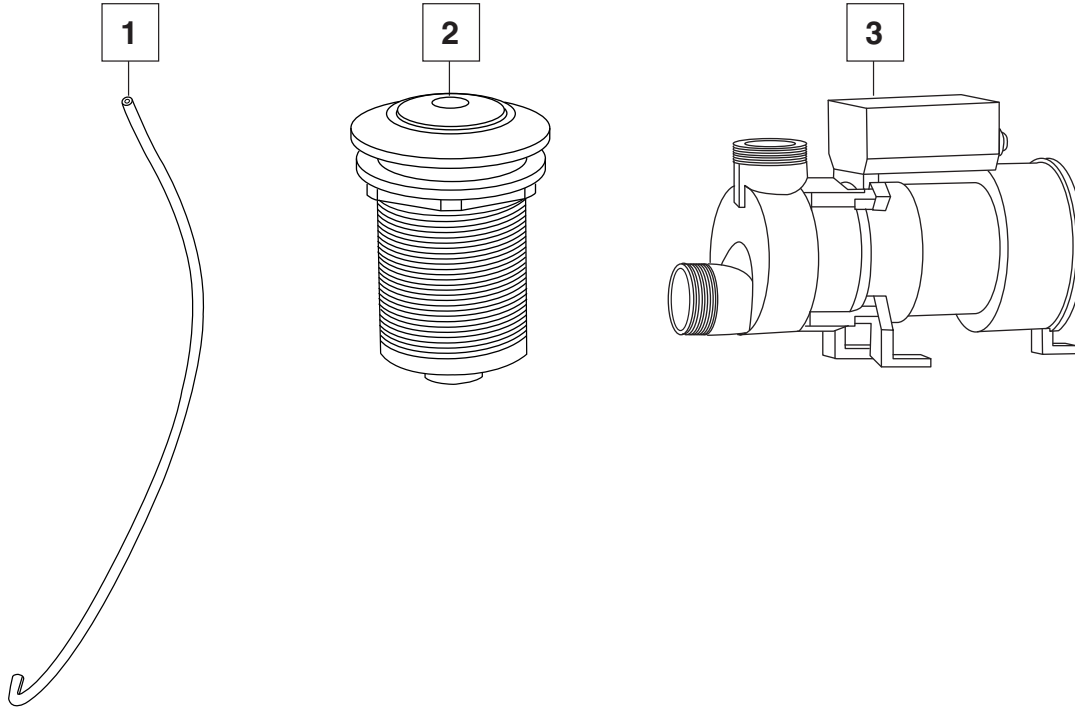

**EVOLUTION® 6' x 36" DEEP SOAK®
EVERCLEAN® WHIRLPOOL**

**MODEL NUMBERS:
7236VC**

NO.	DESCRIPTION	PART #	AVAILABLE COLOR	QTY
1	Clean Eyeball Jet Assembly — Small	754607-201.XXX0A	011, 020, 021, 222	1
2	Clean Eyeball Jet Assembly — Large	754609-201.XXX0A	011, 020, 021, 222	1
3	Kit: Clean Small Jet Body & Threaded Escutcheon, Antimicrobial PVC	755009-151.0070A	N/A	1
4	Kit: Clean Large Jet Body & Threaded Escutcheon, Antimicrobial PVC	755010-151.0070A	N/A	1
5	Submersible Air Volume Control Cap	753665-201.XXX0A	011, 020, 021, 178, 222	1
6	Kit: Submersible Air Control, Manifold & Escutcheon, Antimicrobial PVC	755012-151.0070A	N/A	1
7	Kit: NuWhirl Suction Fitting, Elbow, Body, Tubing Assembly & Clamp Antimicrobial PVC	755017-151.XXX0A	011, 020, 021, 178, 222	1
8	Kit: 3/8" Hose Kit, Antimicrobial PVC with couplings (not shown)	755026-151.0070A	N/A	2 FT
9	Kit: 1" Hose Kit, Antimicrobial PVC with couplings (not shown)	755027-151.0070A	N/A	2 FT
10	Discharge Tee Antimicrobial PVC	047438-0050C	N/A	1
11	Pump Suction/Discharge Coup Antimicrobial PVC	047186-0050C	N/A	1

Available Colors: 011 - Artic White, 020 - White, 021 - Bone, 178 - Black, 222 - Linen

**EVOLUTION® 6' x 36" DEEP SOAK®
EVERCLEAN® WHIRLPOOL**

**MODEL NUMBERS:
7236VC**

NO.	DESCRIPTION	PART #	AVAILABLE COLOR	QTY
1	Air Actuator Tubing - 3FT.	047602-0070A		1
2	Air Actuator	752439-XXX0A	011, 020, 021, 222	1
3	WOW pump – 2.1 HPR	753922-0070A		1
Available Colors: 011 - Artic White, 020 - White, 021 - Bone, 222 - Linen				