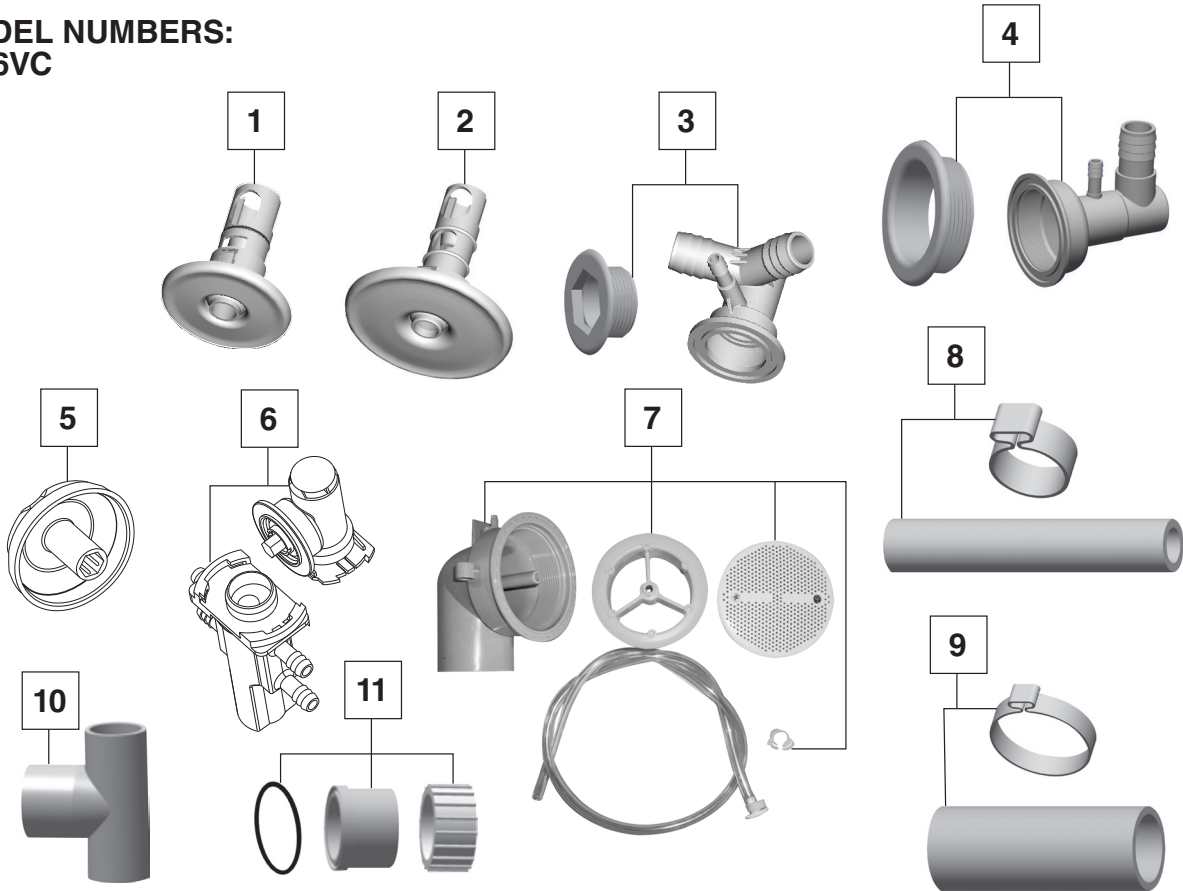

**EVOLUTION® 6' x 36" DEEP SOAK®
EVERCLEAN® WHIRLPOOL**

**MODEL NUMBERS:
7236VC**

NO.	DESCRIPTION	PART #	AVAILABLE COLOR	QTY
1	Clean Eyeball Jet Assembly — Small	754607-201.XXX0A	011, 020, 021, 222	1
2	Clean Eyeball Jet Assembly — Large	754609-201.XXX0A	011, 020, 021, 222	1
3	Kit: Clean Small Jet Body & Threaded Escutcheon, Antimicrobial PVC	755009-151.0070A	N/A	1
4	Kit: Clean Large Jet Body & Threaded Escutcheon, Antimicrobial PVC	755010-151.0070A	N/A	1
5	Submersible Air Volume Control Cap	753665-201.XXX0A	011, 020, 021, 178, 222	1
6	Kit: Submersible Air Control, Manifold & Escutcheon, Antimicrobial PVC	755012-151.0070A	N/A	1
7	Kit: NuWhirl Suction Fitting, Elbow, Body, Tubing Assembly & Clamp Antimicrobial PVC	755017-151.XXX0A	011, 020, 021, 178, 222	1
8	Kit: 3/8" Hose Kit, Antimicrobial PVC with couplings (not shown)	755026-151.0070A	N/A	2 FT
9	Kit: 1" Hose Kit, Antimicrobial PVC with couplings (not shown)	755027-151.0070A	N/A	2 FT
10	Discharge Tee Antimicrobial PVC	047438-0050C	N/A	1
11	Pump Suction/Discharge Coup Antimicrobial PVC	047186-0050C	N/A	1

Available Colors: 011 - Artic White, 020 - White, 021 - Bone, 178 - Black, 222 - Linen

**EVOLUTION® 6' x 36" DEEP SOAK®
EVERCLEAN® WHIRLPOOL**

**MODEL NUMBERS:
7236VC**

NO.	DESCRIPTION	PART #	AVAILABLE COLOR	QTY
1	Air Actuator Tubing - 3FT.	047602-0070A		1
2	Air Actuator	752439-XXX0A	011, 020, 021, 222	1
3	WOW pump – 2.1 HPR	753922-0070A		1
Available Colors: 011 - Artic White, 020 - White, 021 - Bone, 222 - Linen				