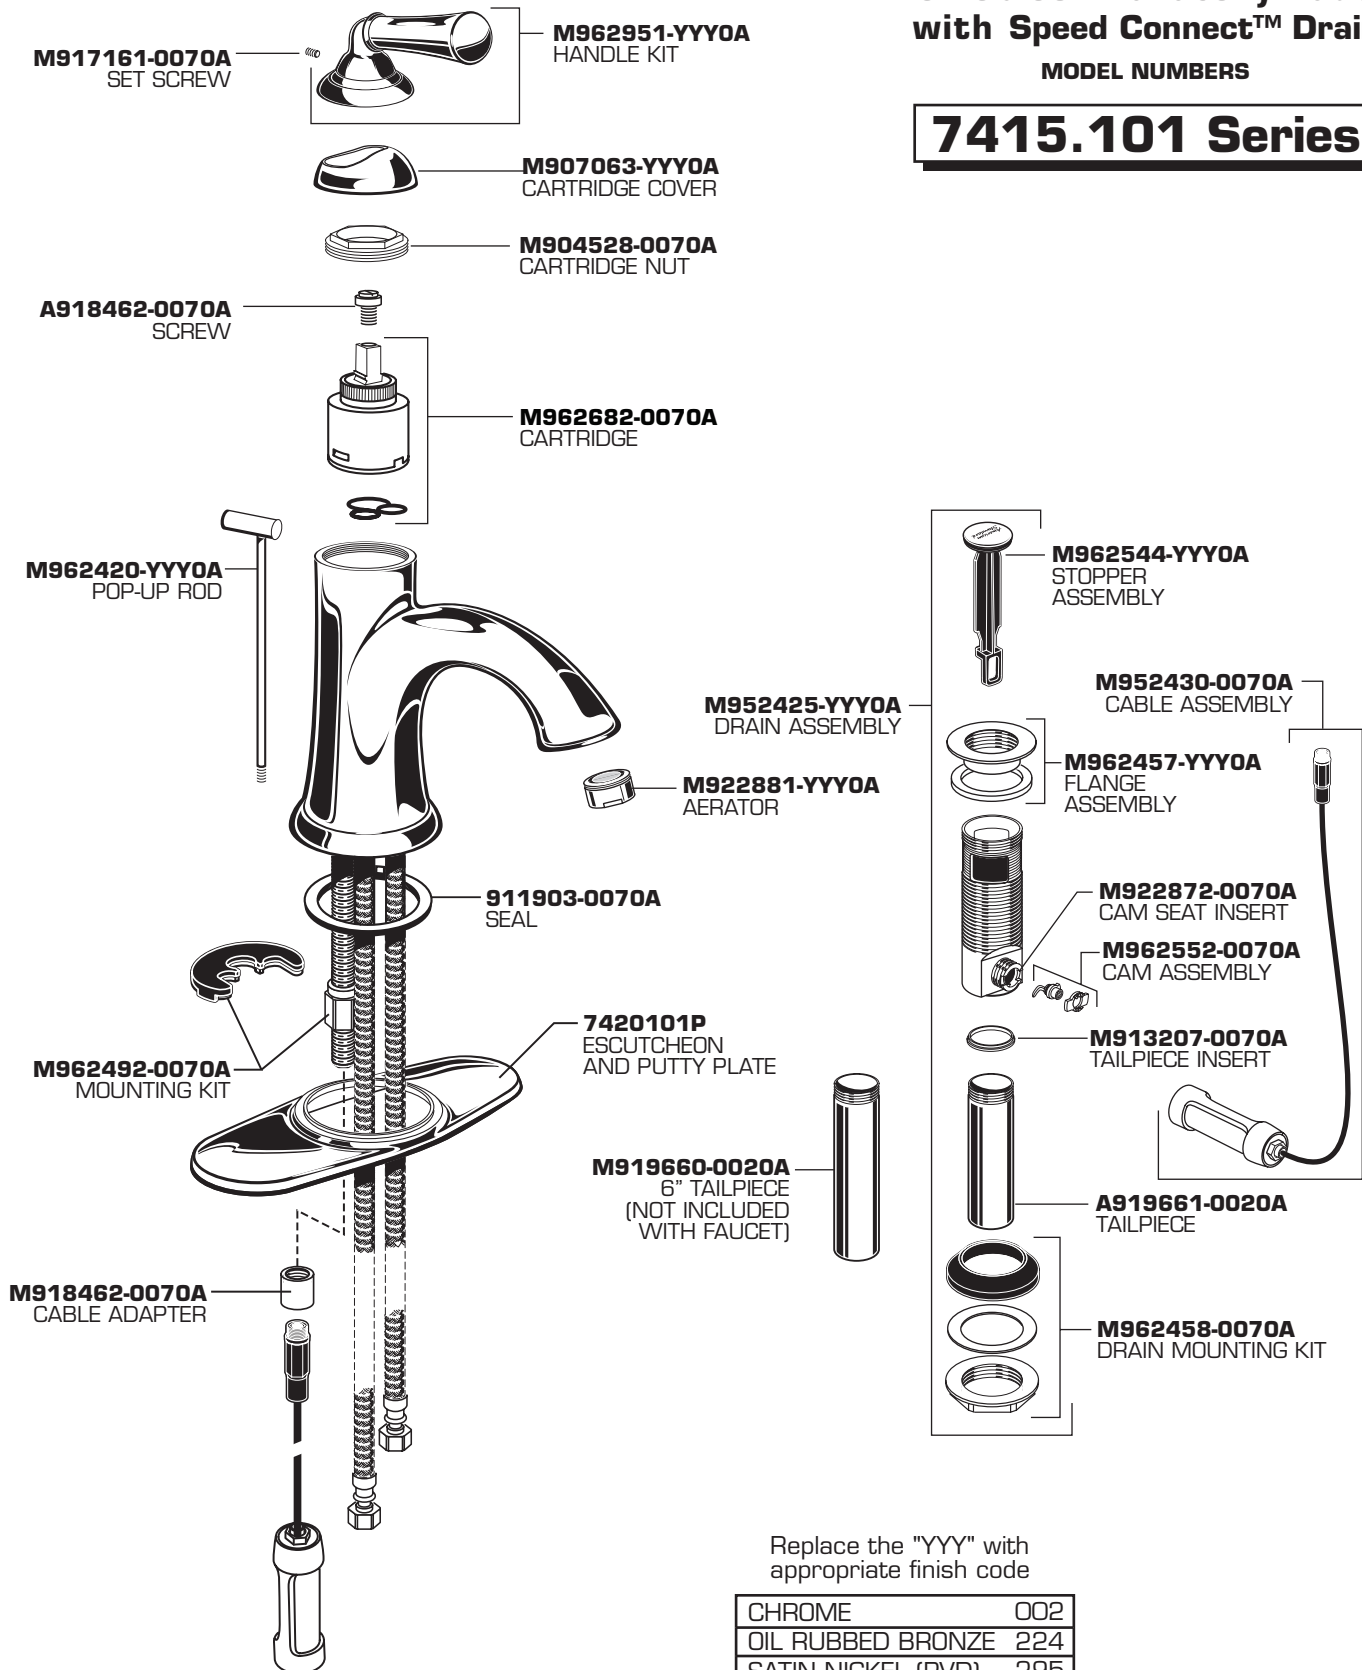

American Standard

PORTSMOUTH™
Momoblock Lavatory Faucet
with Speed Connect™ Drain
MODEL NUMBERS

7415.101 Series

Replace the "YYY" with appropriate finish code

CHROME	002
OIL RUBBED BRONZE	224
SATIN NICKEL (PVD)	295

Product names listed herein are trademarks of American Standard Inc.
 © AS America, Inc. 2010

M965016 REV. 2.1 (2/15)

PORTSMOUTH™
Momoblock Lavatory Faucet
with Speed Connect™ Drain

MODEL NUMBER
7420.101 Series

Replace the "YYY" with appropriate finish code

CHROME	002
OIL RUBBED BRONZE	224
SATIN NICKEL (PVD)	295

HOT LINE FOR HELP
 For toll-free information and answers to your questions, call:
 1-800-442-1902
 Weekdays 8:00 a.m. to 6:00 p.m. EST
 IN CANADA 1-800-387-0369 (TORONTO 1-905-306-1093)
 Weekdays 8:00 a.m. to 7:00 p.m. EST
 IN MEXICO 01-800-839-1200