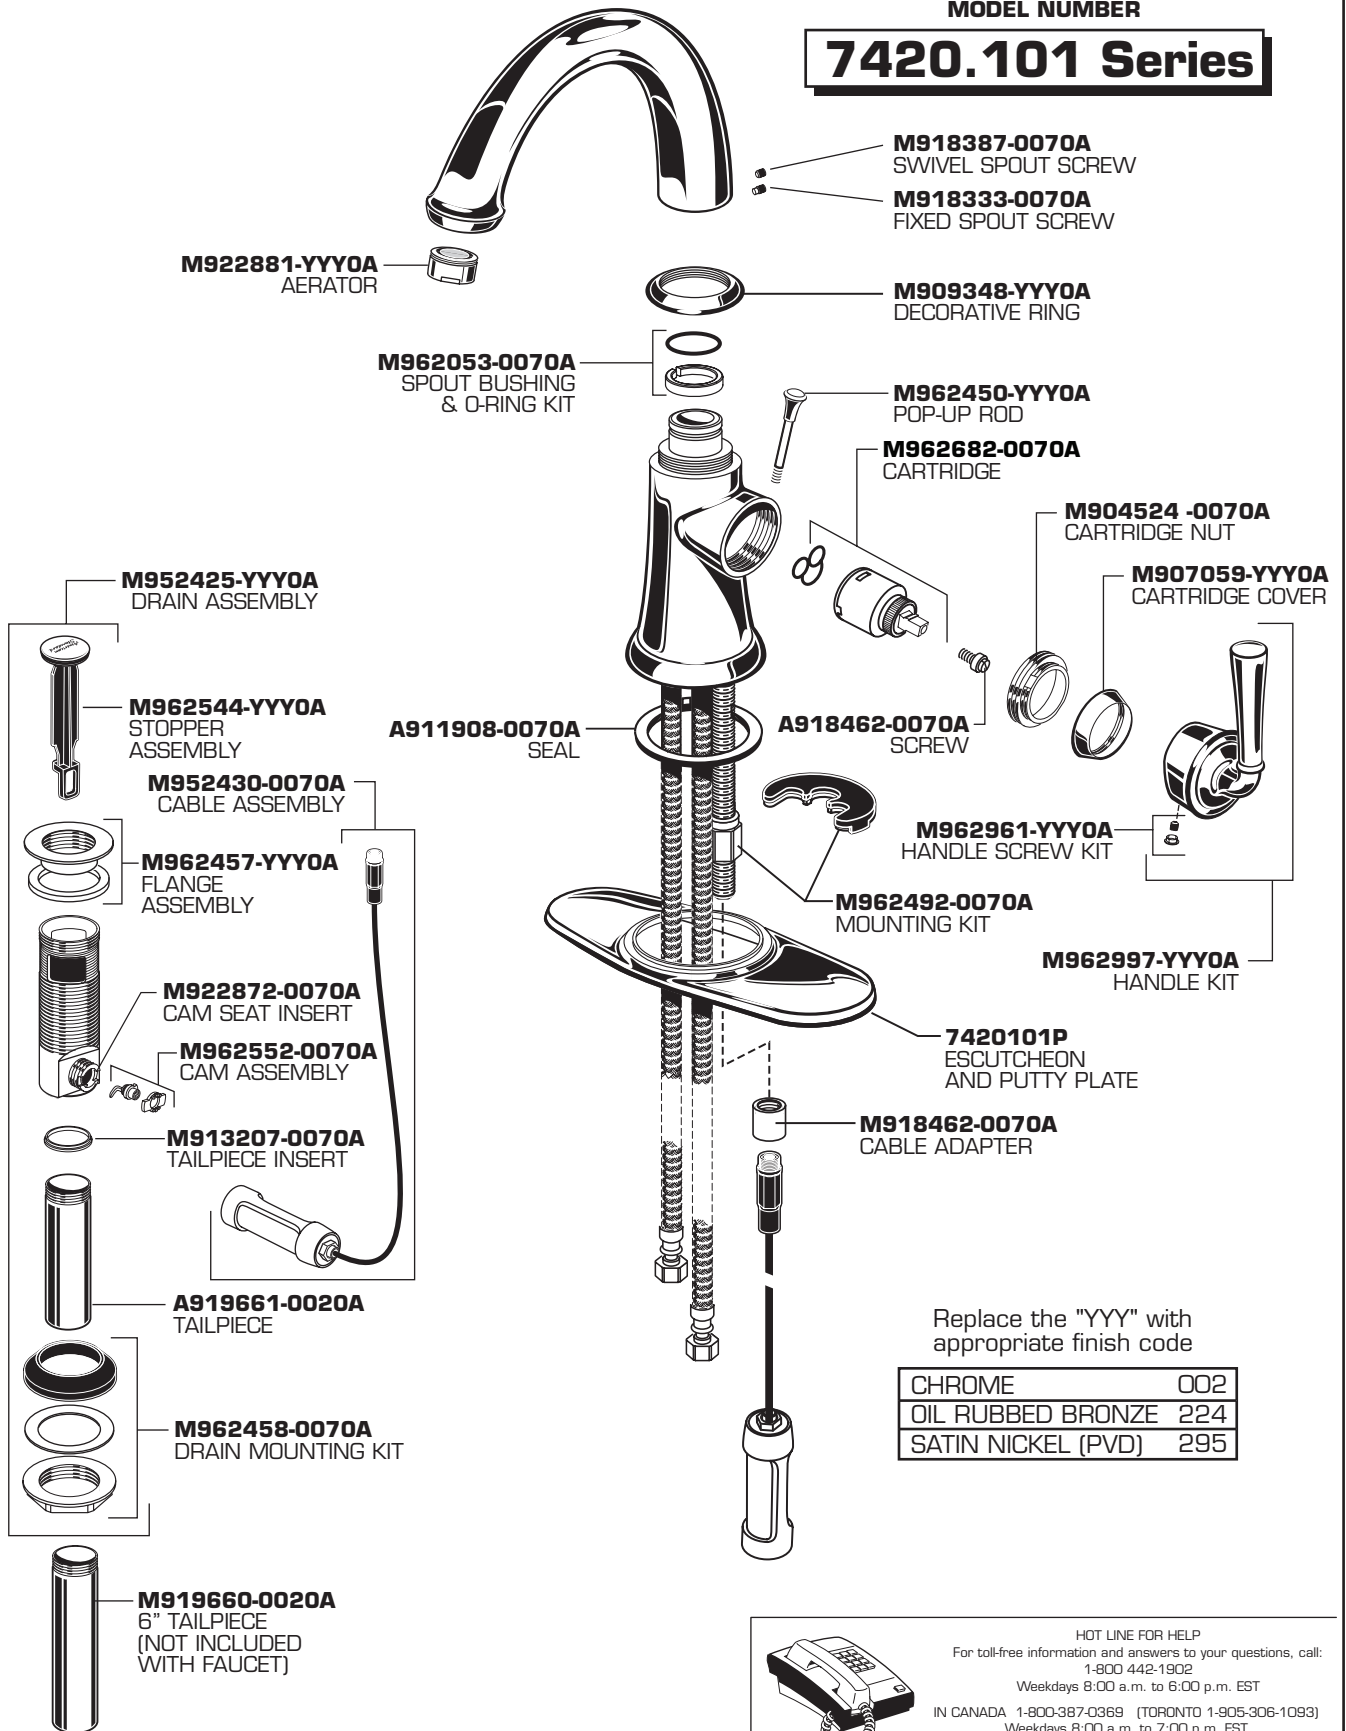

American Standard

PORTSMOUTH™
Momoblock Lavatory Faucet
with Speed Connect™ Drain
MODEL NUMBERS

7415.101 Series

Replace the "YYY" with appropriate finish code

CHROME	002
OIL RUBBED BRONZE	224
SATIN NICKEL (PVD)	295

Product names listed herein are trademarks of American Standard Inc.
 © AS America, Inc. 2010

M965016 REV. 2.1 (2/15)

PORTSMOUTH™
Momoblock Lavatory Faucet
with Speed Connect™ Drain

MODEL NUMBER
7420.101 Series

Replace the "YYY" with appropriate finish code

CHROME	002
OIL RUBBED BRONZE	224
SATIN NICKEL (PVD)	295

HOT LINE FOR HELP
 For toll-free information and answers to your questions, call:
 1-800-442-1902
 Weekdays 8:00 a.m. to 6:00 p.m. EST
 IN CANADA 1-800-387-0369 (TORONTO 1-905-306-1093)
 Weekdays 8:00 a.m. to 7:00 p.m. EST
 IN MEXICO 01-800-839-1200