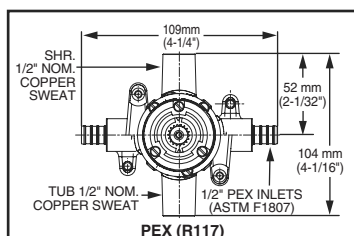

Wide Rough-in Range: From 1-5/8" to 3-1/4".

MODEL NUMBER:

- R110 Pressure Balance Rough Valve Body only**
Direct sweat inlets/outlets. LESS trim.
- R110SS Pressure Balance Rough Valve Body only with Screwdriver stops**
Direct sweat inlets/outlets. Screwdriver stops. LESS trim.
- R115 Pressure Balance Rough Valve Body only**
Female thread inlets/outlets. LESS trim.
- R115SS Pressure Balance Rough Valve Body only with Screwdriver stops**
Female thread inlets/outlets. Screwdriver stops. LESS trim.
- R117 Pressure Balance Rough Valve Body only**
PEX inlets/Direct sweat outlets. LESS trim.
- R117SS Pressure Balance Rough Valve Body only with Screwdriver stops**
PEX inlets/Direct sweat outlets. Screwdriver stops. LESS trim.

See reverse for available trim kits.

VALVE BODY OPTIONS

SUGGESTED SPECIFICATION:

Bath/shower fitting shall feature a cast brass body. Shall feature ceramic disc valve cartridge which is capable of back-to-back installation. Fitting shall be equipped with pressure balancing cartridge engineered to eliminate cross flow and avoid failure due to mineral deposits. Shall also feature hot limit safety stop. Fitting shall be: Rough Valve Body - American Standard Model # R11____, Trim Kit - American Standard Model # ____.