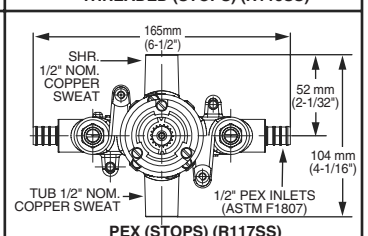

Wide Rough-in Range: From 1-5/8" to 3-1/4".

MODEL NUMBER:

- R110 Pressure Balance Rough Valve Body only**
Direct sweat inlets/outlets. LESS trim.
- R110SS Pressure Balance Rough Valve Body only with Screwdriver stops**
Direct sweat inlets/outlets. Screwdriver stops. LESS trim.
- R115 Pressure Balance Rough Valve Body only**
Female thread inlets/outlets. LESS trim.
- R115SS Pressure Balance Rough Valve Body only with Screwdriver stops**
Female thread inlets/outlets. Screwdriver stops. LESS trim.
- R117 Pressure Balance Rough Valve Body only**
PEX inlets/Direct sweat outlets. LESS trim.
- R117SS Pressure Balance Rough Valve Body only with Screwdriver stops**
PEX inlets/Direct sweat outlets. Screwdriver stops. LESS trim.

See reverse for available trim kits.

VALVE BODY OPTIONS

SUGGESTED SPECIFICATION:

Bath/shower fitting shall feature a cast brass body. Shall feature ceramic disc valve cartridge which is capable of back-to-back installation. Fitting shall be equipped with pressure balancing cartridge engineered to eliminate cross flow and avoid failure due to mineral deposits. Shall also feature hot limit safety stop. Fitting shall be: Rough Valve Body - American Standard Model # R11____, Trim Kit - American Standard Model # ____.