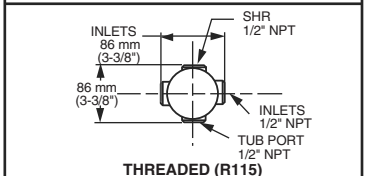

VALVE BODY OPTIONS

SUGGESTED SPECIFICATION:

Bath/shower fitting shall feature a cast brass body. Shall feature ceramic disc valve cartridge which is capable of back-to-back installation. Fitting shall be equipped with pressure balancing cartridge engineered to eliminate cross flow and avoid failure due to mineral deposits. Shall also feature hot limit safety stop. Fitting shall be: Rough Valve Body - American Standard Model # R11____, Trim Kit - American Standard Model # ____.