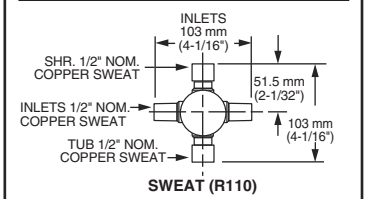

Available Trim Kits

R110 Valve Body Shown

GENERAL DESCRIPTION:

Cast brass body, washerless ceramic disc valve cartridge with back-to-back capability and hot limit safety stop. Cycles from "off" to "cold" to "hot". Pressure balancing cartridge maintains constant output temperature in response to changes in relative hot and cold supply pressure. One-half inch inlets and outlets (choice of direct sweat, threaded, or PEX). Available with screwdriver stops. Rough-in plaster guard designed for use as thin-wall mounting adaptor. Valve body will accept a variety of decorative Bath/Shower trims.

Wide Rough-in Range: From 1-5/8" to 3-1/4".

MODEL NUMBER:

- R110 Pressure Balance Rough Valve Body only**
Direct sweat inlets/outlets. LESS trim.
- R110SS Pressure Balance Rough Valve Body only with Screwdriver stops**
Direct sweat inlets/outlets. Screwdriver stops. LESS trim.
- R115 Pressure Balance Rough Valve Body only**
Female thread inlets/outlets. LESS trim.
- R115SS Pressure Balance Rough Valve Body only with Screwdriver stops**
Female thread inlets/outlets. Screwdriver stops. LESS trim.
- R117 Pressure Balance Rough Valve Body only**
PEX inlets/Direct sweat outlets. LESS trim.
- R117SS Pressure Balance Rough Valve Body only with Screwdriver stops**
PEX inlets/Direct sweat outlets. Screwdriver stops. LESS trim.

See reverse for available trim kits.

VALVE BODY OPTIONS

SUGGESTED SPECIFICATION:

Bath/shower fitting shall feature a cast brass body. Shall feature ceramic disc valve cartridge which is capable of back-to-back installation. Fitting shall be equipped with pressure balancing cartridge engineered to eliminate cross flow and avoid failure due to mineral deposits. Shall also feature hot limit safety stop. Fitting shall be: Rough Valve Body - American Standard Model # R11____, Trim Kit - American Standard Model # ____.