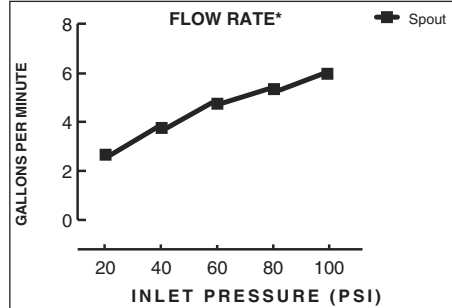

Valve + Trim: Trim Kit & Valve Body Packaged Separately

To order: Specify valve body **and** trim kit desired

Example: R110 - Direct Sweat Valve Body

T215.701 - Hampton Bath/Shower Trim Kit (Porcelain Cross Handle)

CODES AND STANDARDS

These products meet or exceed the following codes and standards:

- ASSE 1016
- ASME A112.18.1
- CSA B 125

* Showerhead with 2.5gpm/9.5L.min. flow restrictor.

VALVES							
		R110	R110SS	R115	R115SS	R117	R117SS
	Direct Sweat Inlets/Outlets	Direct Sweat Inlets/Outlets w/ Screwdriver Stops	Female Thread Inlets/Outlets	Female Thread Inlets/Outlets w/ Screwdriver Stops	PEX Inlets/Direct Sweat Outlets	PEX Inlets/Direct Sweat Outlets w/ Screwdriver Stops	

TRIM KITS		Colony*	Tropic	Dazzle	Hampton**	Standard	Town Square	One	Enfield***	Amarilis****	Amarilis****	
B/S		T375.XXX	T038.502	T028.502	T215.7XX	T6181	T555.502	T064.502	T373.5X2	T335.000	T345.000	
Shower		T372.XXX	T038.501	T028.501	T212.7XX	T6180	T555.501	T064.501	T373.5X1	T332.000	T342.000	
Valve		T371.XXX	T038.500	T028.500	T211.7XX	T6179	T555.500	T064.500	T373.5X0	T331.000	T341.000	

NOTES:

* COLONY

** HAMPTON

available with choice of four handles.

to order: specify the three digit handle number

ex) T211.701 (valve only trim kit w/ porcelain cross handle)

*** ENFIELD available with lever or cross handle

**** AMARILIS

trim kits are less handles--must be ordered separately.

the following handle kits are available: