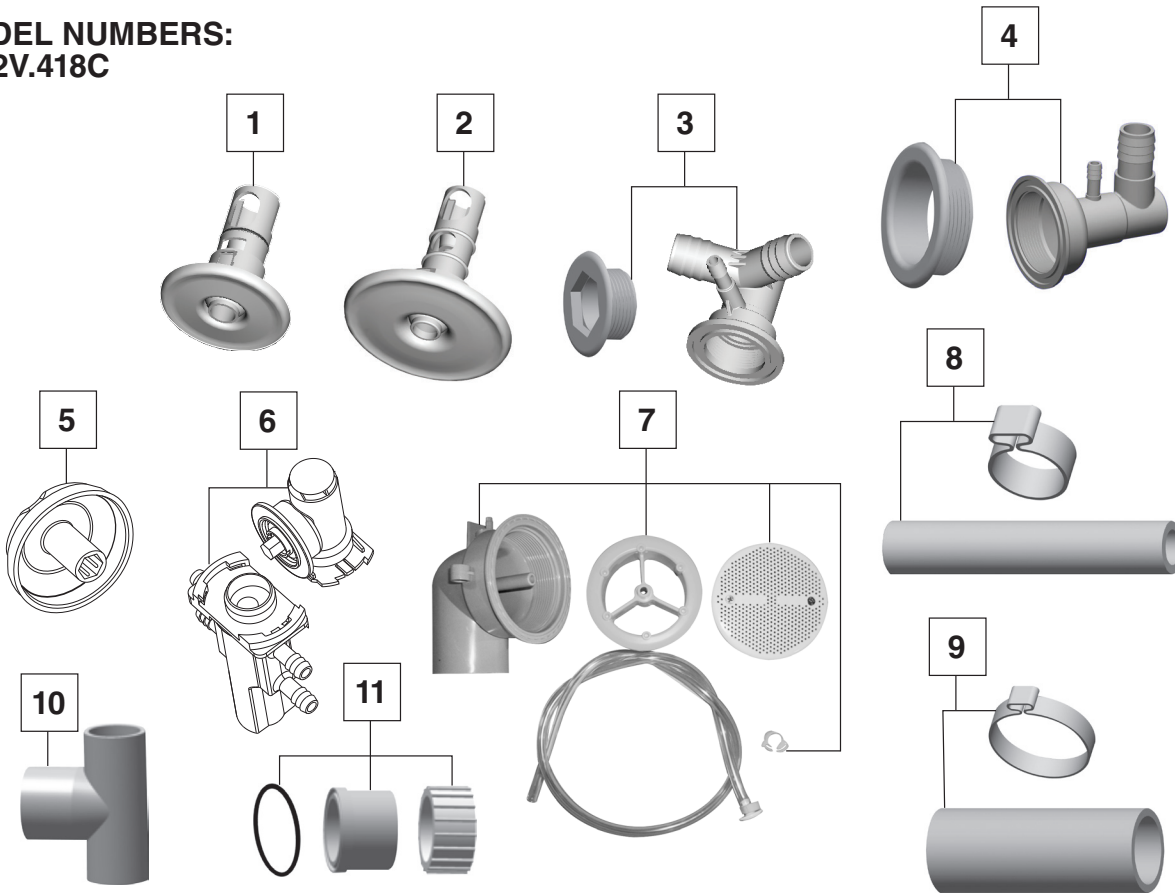

**EVOLUTION® 5' x 32" DEEP SOAK®
EVERCLEAN® COMBO MASSAGE SYSTEM**

**MODEL NUMBERS:
2422V.418C**

NO.	DESCRIPTION	PART #	AVAILABLE COLOR	QTY
1	Clean Eyeball Jet Assembly — Small	754607-201.XXX0A	011, 020, 021, 222	1
2	Clean Eyeball Jet Assembly — Large	754609-201.XXX0A	011, 020, 021, 222	1
3	Kit: Clean Small Jet Body & Threaded Escutcheon, Antimicrobial PVC	755009-151.0070A	N/A	1
4	Kit: Clean Large Jet Body & Threaded Escutcheon, Antimicrobial PVC	755010-151.0070A	N/A	1
5	Submersible Air Volume Control Cap	753665-201.XXX0A	011, 020, 021, 178, 222	1
6	Kit: Submersible Air Control, Manifold & Escutcheon, Antimicrobial PVC	755012-151.0070A	N/A	1
7	Kit: NuWhirl Suction Fitting, Elbow, Body, Tubing Assembly & Clamp Antimicrobial PVC	755017-151.XXX0A	011, 020, 021, 178, 222	1
8	Kit: 3/8" Hose Kit, Antimicrobial PVC with couplings (not shown)	755026-151.0070A	N/A	2 FT
9	Kit: 1" Hose Kit, Antimicrobial PVC with couplings (not shown)	755027-151.0070A	N/A	2 FT
10	Discharge Tee Antimicrobial PVC	047438-0050C	N/A	1
11	Pump Suction/Discharge Coup Antimicrobial PVC	047186-0050C	N/A	1

Available Colors: 011 - Artic White, 020 - White, 021 - Bone, 178 - Black, 222 - Linen