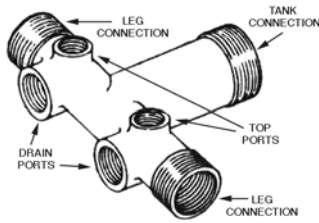

Tank Crosses - Long Cast NO LEAD Brass, Stainless Steel

General Tank Cross Features:

- Internal and external threads reduce fittings needed & installation time.
- Reduces turbulence and waterlogging in tanks without separate air chambers.
- **NO LEAD** brass, bronze and stainless steel tank crosses are **third party certified to NSF/ANSI 372.**

NO LEAD BRASS and BRONZE Long Cast Tank Crosses with 1 drain & 2 top ports.

Part Number	Overall Length	Tank Conn.	Leg Conn.	Drain Ports Size (Qty)	Top Ports Size (Qty)	Material	USA or Import	Ctn Qty	List Price
CHC100BSENL	11"	1"	1" x 3/4"	1/2" (1)	1/4" (2)	NL Brass	Import	2/24	\$ 45.18
CHC100BNL	11"	1"	1" x 3/4"	1/2" (1)	1/4" (2)	NL Bronze	USA	12	105.67

NO LEAD BRASS and BRONZE Long Cast Tank Crosses with 2 drain & 2 top ports.

Part Number	Overall Length	Tank Conn.	Leg Conn.	Drain Ports Size (Qty)	Top Ports Size (Qty)	Material	USA or Import	Ctn Qty	List Price
CIC100BSENL	11"	1"	1" x 3/4"	1/2" (2)	1/4" (2)	NL Brass	Import	2/24	\$ 45.18
CIC100BNL	11"	1"	1" x 3/4"	1/2" (2)	1/4" (2)	NL Bronze	USA	12	105.53
CIC100BS14ENL	14"	1"	1" x 3/4"	1/2" (2)	1/4" (2)	NL Brass	Import	2/12	61.07
CIC125BS14ENL	14"	1 1/4"	1 1/4" x 1"	3/4" (2)	1/4" (2)	NL Brass	Import	2/12	81.25

304 STAINLESS STEEL Long Cast Tank Crosses with 2 drain & 2 top ports.

Part Number	Overall Length	Tank Conn.	Leg Conn.	Drain Ports Size (Qty)	Top Ports Size (Qty)	Material	USA or Import	Ctn Qty	List Price
CIC100SS	11"	1"	1" x 3/4"	1/2" (2)	1/4" (2)	304 Stainless	Import	2/24	\$ 82.30
CIC125SS14	14"	1 1/4"	1 1/4" x 1"	3/4" (2)	1/4" (2)	304 Stainless	Import	2/16	132.34