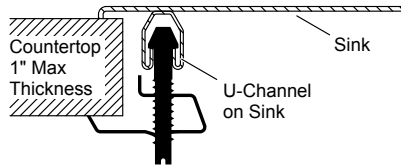

Vault™

35-3/4" x 24-5/16" x 9-5/16" top-mount double-equal stainless steel
K-3944-1-NA

Older Styles

1223198-8-D

© 2014 Kohler Co.