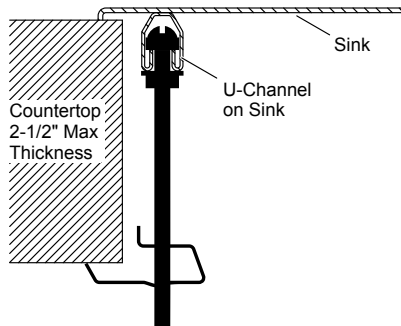

Vault™

35-3/4" x 24-5/16" x 9-5/16" top-mount double-equal stainless steel
K-3944-1-NA

Older Styles

1223198-8-D

© 2014 Kohler Co.