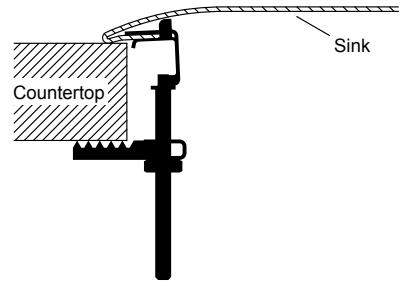

Vault™

35-3/4" x 24-5/16" x 9-5/16" top-mount double-equal stainless steel
K-3944-1-NA

Older Styles

1223198-8-D

© 2014 Kohler Co.