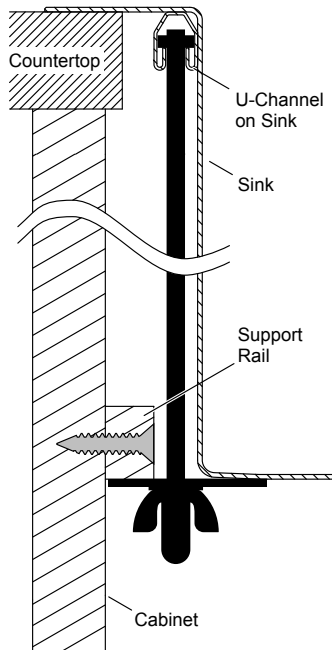

Vault™

35-3/4" x 24-5/16" x 9-5/16" top-mount double-equal stainless steel
K-3944-1-NA

Older Styles

1223198-8-D

© 2014 Kohler Co.