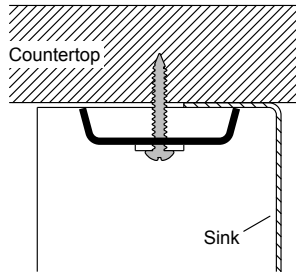

Vault™

35-3/4" x 24-5/16" x 9-5/16" top-mount double-equal stainless steel
K-3944-1-NA

Older Styles

1223198-8-D

© 2014 Kohler Co.