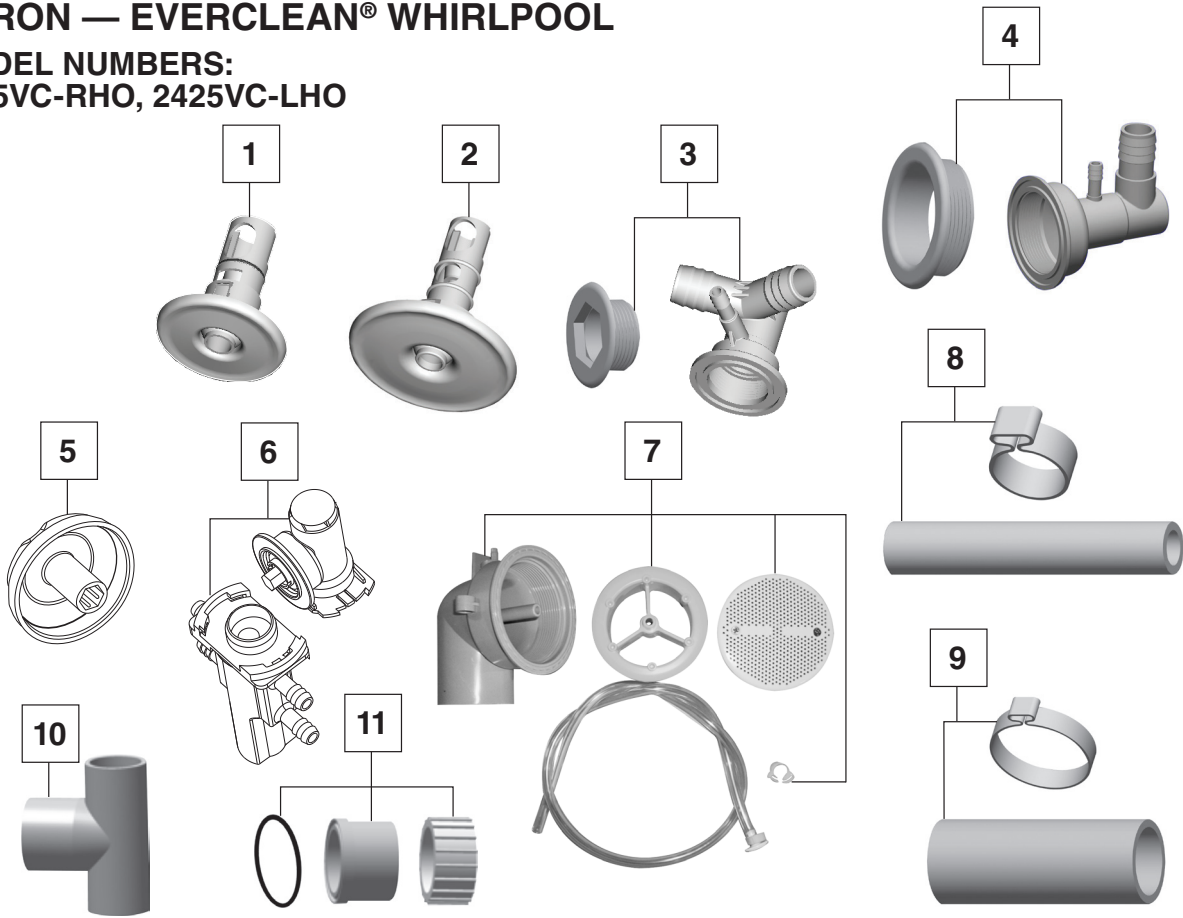

EVOLUTION® 5' x 32" DEEP SOAK® WITH INTEGRAL APRON — EVERCLEAN® WHIRLPOOL

MODEL NUMBERS:
2425VC-RHO, 2425VC-LHO

NO.	DESCRIPTION	PART #	AVAILABLE COLOR	QTY
1	Clean Eyeball Jet Assembly — Small	754607-201.XXX0A	011, 020, 021, 222	1
2	Clean Eyeball Jet Assembly — Large	754609-201.XXX0A	011, 020, 021, 222	1
3	Kit: Clean Small Jet Body & Threaded Escutcheon, Antimicrobial PVC	755009-151.0070A	N/A	1
4	Kit: Clean Large Jet Body & Threaded Escutcheon, Antimicrobial PVC	755010-151.0070A	N/A	1
5	Submersible Air Volume Control Cap	753665-201.XXX0A	011, 020, 021, 178, 222,	1
6	Kit: Submersible Air Control, Manifold & Escutcheon, Antimicrobial PVC	755012-151.0070A	N/A	1
7	Kit: NuWhirl Suction Fitting, Elbow, Body, Tubing Assembly & Clamp Antimicrobial PVC	755017-151.XXX0A	011, 020, 021, 178, 222,	1
8	Kit: 3/8" Hose Kit, Antimicrobial PVC with couplings (not shown)	755026-151.0070A	N/A	2 FT
9	Kit: 1" Hose Kit, Antimicrobial PVC with couplings (not shown)	755027-151.0070A	N/A	2 FT
10	Discharge Tee Antimicrobial PVC	047438-0050C	N/A	1
11	Pump Suction/Discharge Coup Antimicrobial PVC	047186-0050C	N/A	1

Available Colors: 011 - Artic White, 020 - White, 021 - Bone, 178 - Black, 222 - Linen

**EVOLUTION® 5' x 32" DEEP SOAK®
WITH INTEGRAL APRON
EVERCLEAN® WHIRLPOOL**

**MODEL NUMBERS:
2425VC-RHO, 2425VC-LHO**

NO.	DESCRIPTION	PART #	AVAILABLE COLOR	QTY
1	Air Actuator Tubing - 3FT.	047602-0070A		1
2	Air Actuator	752439-XXX0A	011, 020, 021, 222	1
3	WOW pump – 1.4 HPR	753746-0070A		1

Available Colors: 011 - Artic White, 020 - White, 021 - Bone, 222 - Linen