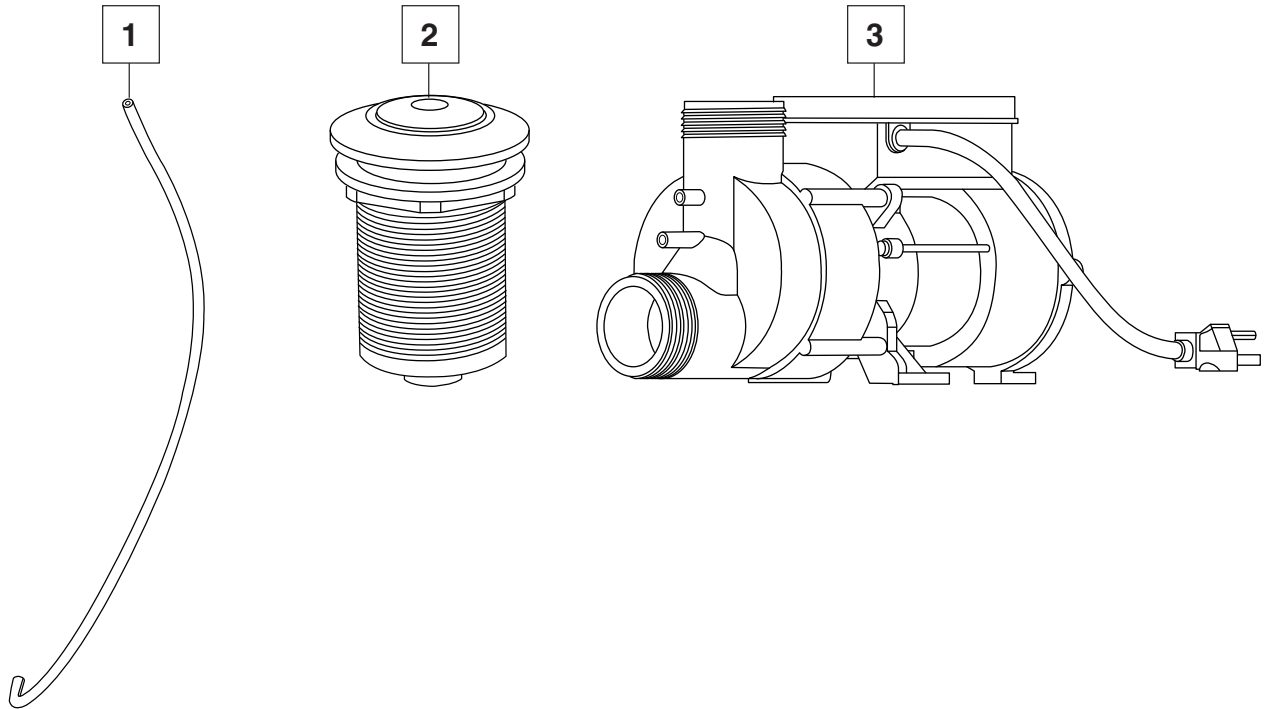

EVOLUTION® 5' x 32" DEEP SOAK® WITH INTEGRAL APRON — EVERCLEAN® WHIRLPOOL

MODEL NUMBERS:
2425VC-RHO, 2425VC-LHO

NO.	DESCRIPTION	PART #	AVAILABLE COLOR	QTY
1	Clean Eyeball Jet Assembly — Small	754607-201.XXX0A	011, 020, 021, 222	1
2	Clean Eyeball Jet Assembly — Large	754609-201.XXX0A	011, 020, 021, 222	1
3	Kit: Clean Small Jet Body & Threaded Escutcheon, Antimicrobial PVC	755009-151.0070A	N/A	1
4	Kit: Clean Large Jet Body & Threaded Escutcheon, Antimicrobial PVC	755010-151.0070A	N/A	1
5	Submersible Air Volume Control Cap	753665-201.XXX0A	011, 020, 021, 178, 222,	1
6	Kit: Submersible Air Control, Manifold & Escutcheon, Antimicrobial PVC	755012-151.0070A	N/A	1
7	Kit: NuWhirl Suction Fitting, Elbow, Body, Tubing Assembly & Clamp Antimicrobial PVC	755017-151.XXX0A	011, 020, 021, 178, 222,	1
8	Kit: 3/8" Hose Kit, Antimicrobial PVC with couplings (not shown)	755026-151.0070A	N/A	2 FT
9	Kit: 1" Hose Kit, Antimicrobial PVC with couplings (not shown)	755027-151.0070A	N/A	2 FT
10	Discharge Tee Antimicrobial PVC	047438-0050C	N/A	1
11	Pump Suction/Discharge Coup Antimicrobial PVC	047186-0050C	N/A	1

Available Colors: 011 - Artic White, 020 - White, 021 - Bone, 178 - Black, 222 - Linen

**EVOLUTION® 5' x 32" DEEP SOAK®
WITH INTEGRAL APRON
EVERCLEAN® WHIRLPOOL**

**MODEL NUMBERS:
2425VC-RHO, 2425VC-LHO**

NO.	DESCRIPTION	PART #	AVAILABLE COLOR	QTY
1	Air Actuator Tubing - 3FT.	047602-0070A		1
2	Air Actuator	752439-XXX0A	011, 020, 021, 222	1
3	WOW pump – 1.4 HPR	753746-0070A		1

Available Colors: 011 - Artic White, 020 - White, 021 - Bone, 222 - Linen