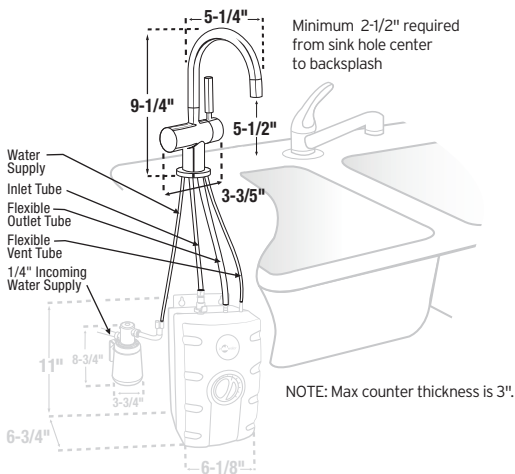

## Dimensions

## Sample Specification

Instant hot water dispenser(s) shall be InSinkErator Model F-HC3300 with 2/3-gallon stainless steel tank, adjustable temperature from 160°F to 210°F and instant, self-closing ceramic hot valve.

## Specifications

Ceramic Valve	Instant, self-closing
Shipping Weight	Approximately 5.0 lbs.
Required Hole Diameter	1-3/8" - 1-1/2" standard sink hole

Complies with California Lead Plumbing Law

USA

1-800-558-5700  
www.insinkerator.com